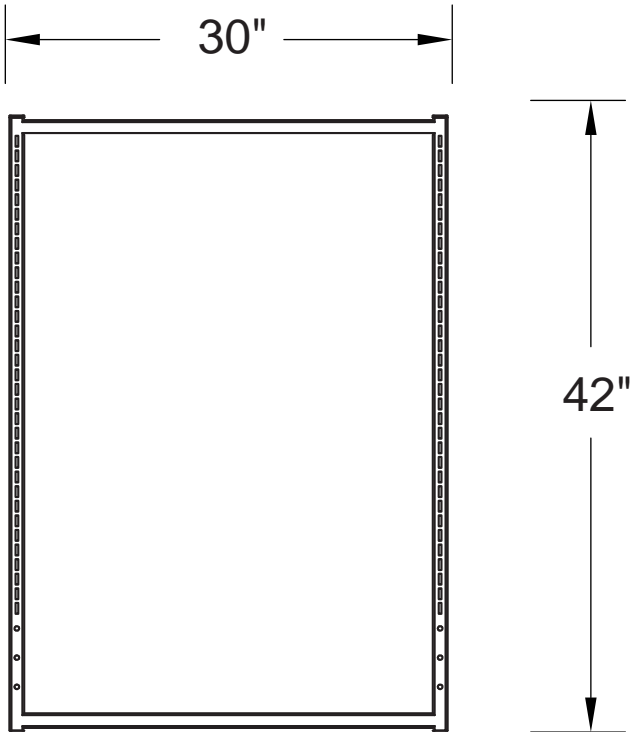

56-01 55TH AVENUE  
MASPETH, NY 11378  
888.222.7270  
www.hergo.com

PN 10-00042-300

Frame 42" x 30"

Slotted Front & Back in 1" Increments

UNLESS OTHERWISE SPECIFIED  
DIMENSIONS ARE IN INCHES  
TOLERANCES  
2 PL DECIMALS ± .01  
3 PL DECIMALS ± .005