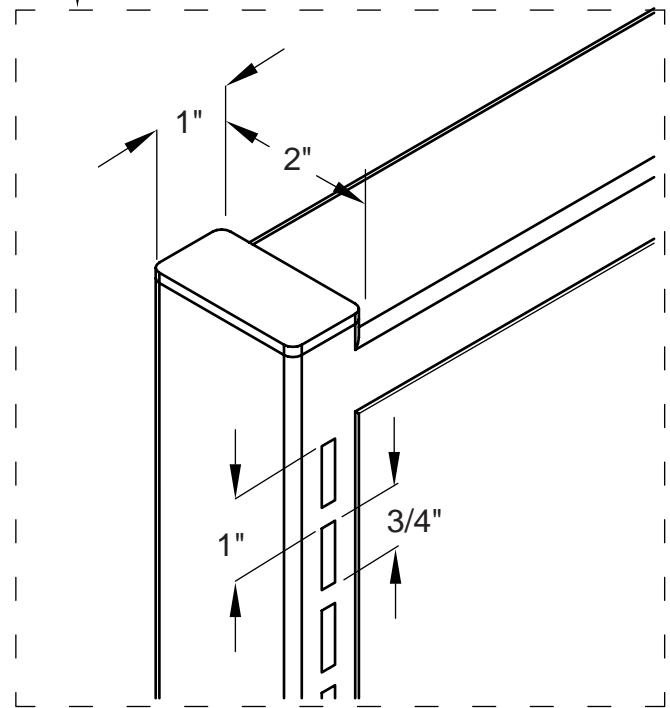

56-01 55TH AVENUE  
MASPETH, NY 11378  
888.222.7270  
www.hergo.com

PN 10-00042-300

Frame 42" x 30"

Slotted Front & Back in 1" Increments

UNLESS OTHERWISE SPECIFIED  
DIMENSIONS ARE IN INCHES  
TOLERANCES  
2 PL DECIMALS ± .01  
3 PL DECIMALS ± .005