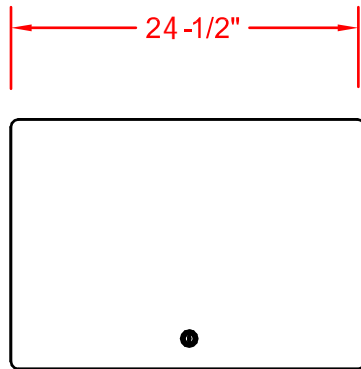

Wilson Art Grey Nebula  
High Pressure Laminate

Three Tooth Bracket

UNLESS OTHERWISE SPECIFIED  
DIMENSIONS ARE IN INCHES  
TOLERANCES  
2 PL DECIMALS ± .01  
3 PL DECIMALS ± .005

NEXT ASS'Y:

DATE: