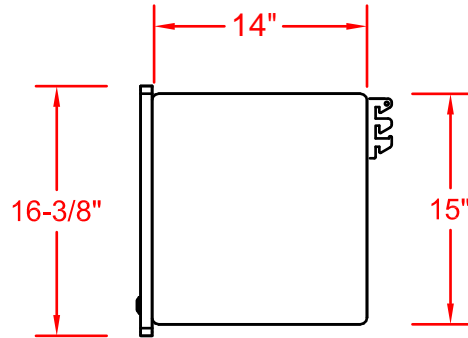

Wilson Art Grey Nebula  
High Pressure Laminate

Three Tooth Bracket

UNLESS OTHERWISE SPECIFIED  
DIMENSIONS ARE IN INCHES  
TOLERANCES  
2 PL DECIMALS ± .01  
3 PL DECIMALS ± .005

NEXT ASS'Y:

DATE: