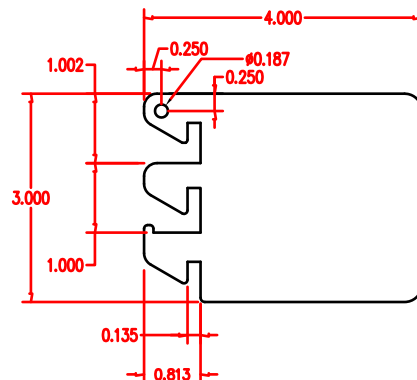

Wilson Art Grey Nebula  
High Pressure Laminate

Three Tooth Bracket

UNLESS OTHERWISE SPECIFIED  
DIMENSIONS ARE IN INCHES  
TOLERANCES  
2 PL DECIMALS ± .01  
3 PL DECIMALS ± .005

NEXT ASS'Y:

DATE: