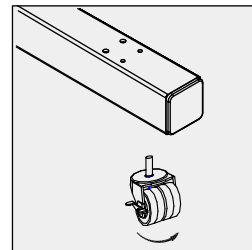

Item #	Illustration	Part Number	Qty.
1		<b>10-00042-240</b> Frame 42"H x 24"W	1
2		<b>11-00010-000</b> Leg 2" x 2" x 30"	2
3		<b>28-00010-000</b> Caster	2
4		<b>28-00012-000</b> Lockable Caster	2
5		<b>13-00030-240</b> Desktop 24"W x 30"D	1
6		<b>13-00810-000</b> Desktop Bracket Left	1
7		<b>13-00812-000</b> Desktop Bracket Right	1
8		<b>14-00316-240</b> Book Shelf Down Brkts. 24"W x 12"D	1
9		<b>14-00520-240</b> Leg Mounted Floor Shelf 24"W x 25"D	1

**A** Attach Caster to Legs as shown

**B** Attach Legs to Frame 2-3/4" Hex Hd. Bolts

**C** Attach the Desktop to the Desktop Brackets 1" x 1/4-20 Screw

**D** Attach the Leg Mounted Floor Shelf to Legs 3-1/2" Hex Hd. Bolt & Nut