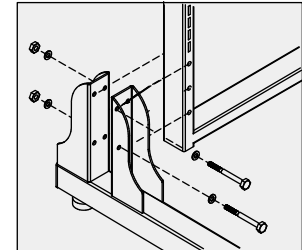

Item #	Illustration	Part Number	Qty.
1		<b>10-00042-240</b> Frame 42"H x 24"W	1
2		<b>11-00010-000</b> Leg 2" x 2" x 30"	2
3		<b>28-00010-000</b> Caster	2
4		<b>28-00012-000</b> Lockable Caster	2
5		<b>13-00030-240</b> Desktop 24"W x 30"D	1
6		<b>13-00810-000</b> Desktop Bracket Left	1
7		<b>13-00812-000</b> Desktop Bracket Right	1
8		<b>14-00316-240</b> Book Shelf Down Brkts. 24"W x 12"D	1
9		<b>14-00520-240</b> Leg Mounted Floor Shelf 24"W x 25"D	1

**A** Attach Caster to Legs as shown

**B** Attach Legs to Frame 2-3/4" Hex Hd. Bolts

**C** Attach the Desktop to the Desktop Brackets 1" x 1/4-20 Screw

**D** Attach the Leg Mounted Floor Shelf to Legs 3-1/2" Hex Hd. Bolt & Nut