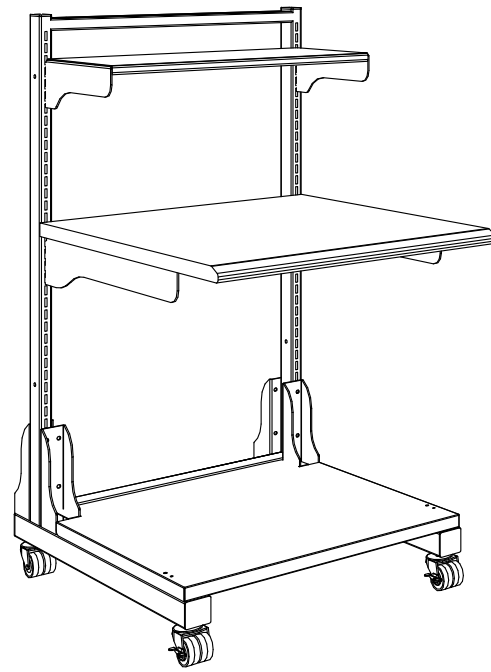

Item #	Illustration	Part Number	Qty.
1		<b>10-00042-240</b> Frame 42"H x 24"W	1
2		<b>11-00010-000</b> Leg 2" x 2" x 30"	2
3		<b>28-00010-000</b> Caster	2
4		<b>28-00012-000</b> Lockable Caster	2
5		<b>13-00030-240</b> Desktop 24"W x 30"D	1
6		<b>13-00810-000</b> Desktop Bracket Left	1
7		<b>13-00812-000</b> Desktop Bracket Right	1
8		<b>14-00316-240</b> Book Shelf Down Brkts. 24"W x 12"D	1
9		<b>14-00520-240</b> Leg Mounted Floor Shelf 24"W x 25"D	1

**A** Attach Caster to Legs as shown

**B** Attach Legs to Frame 2-3/4" Hex Hd. Bolts

**C** Attach the Desktop to the Desktop Brackets 1" x 1/4-20 Screw

**D** Attach the Leg Mounted Floor Shelf to Legs 3-1/2" Hex Hd. Bolt & Nut