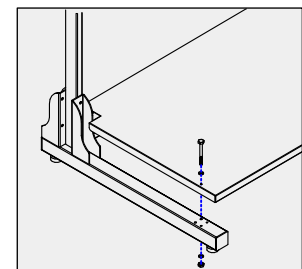

Item #	Illustration	Part Number	Qty.
1		<b>10-00042-240</b> Frame 42"H x 24"W	1
2		<b>11-00010-000</b> Leg 2" x 2" x 30"	2
3		<b>28-00010-000</b> Caster	2
4		<b>28-00012-000</b> Lockable Caster	2
5		<b>13-00030-240</b> Desktop 24"W x 30"D	1
6		<b>13-00810-000</b> Desktop Bracket Left	1
7		<b>13-00812-000</b> Desktop Bracket Right	1
8		<b>14-00316-240</b> Book Shelf Down Brkts. 24"W x 12"D	1
9		<b>14-00520-240</b> Leg Mounted Floor Shelf 24"W x 25"D	1

**A** Attach Caster to Legs as shown

**B** Attach Legs to Frame 2-3/4" Hex Hd. Bolts

**C** Attach the Desktop to the Desktop Brackets 1" x 1/4-20 Screw

**D** Attach the Leg Mounted Floor Shelf to Legs 3-1/2" Hex Hd. Bolt & Nut