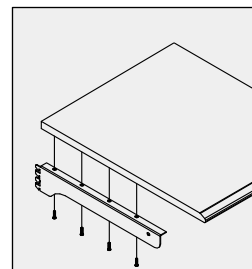

Item #	Illustration	Part Number	Qty.
1		<b>10-00042-240</b> Frame 42"H x 24"W	1
2		<b>11-00010-000</b> Leg 2" x 2" x 30"	2
3		<b>28-00010-000</b> Caster	2
4		<b>28-00012-000</b> Lockable Caster	2
5		<b>13-00030-240</b> Desktop 24"W x 30"D	1
6		<b>13-00810-000</b> Desktop Bracket Left	1
7		<b>13-00812-000</b> Desktop Bracket Right	1
8		<b>14-00316-240</b> Book Shelf Down Brkts. 24"W x 12"D	1
9		<b>14-00520-240</b> Leg Mounted Floor Shelf 24"W x 25"D	1

**A** Attach Caster to Legs as shown

**B** Attach Legs to Frame 2-3/4" Hex Hd. Bolts

**C** Attach the Desktop to the Desktop Brackets 1" x 1/4-20 Screw

**D** Attach the Leg Mounted Floor Shelf to Legs 3-1/2" Hex Hd. Bolt & Nut