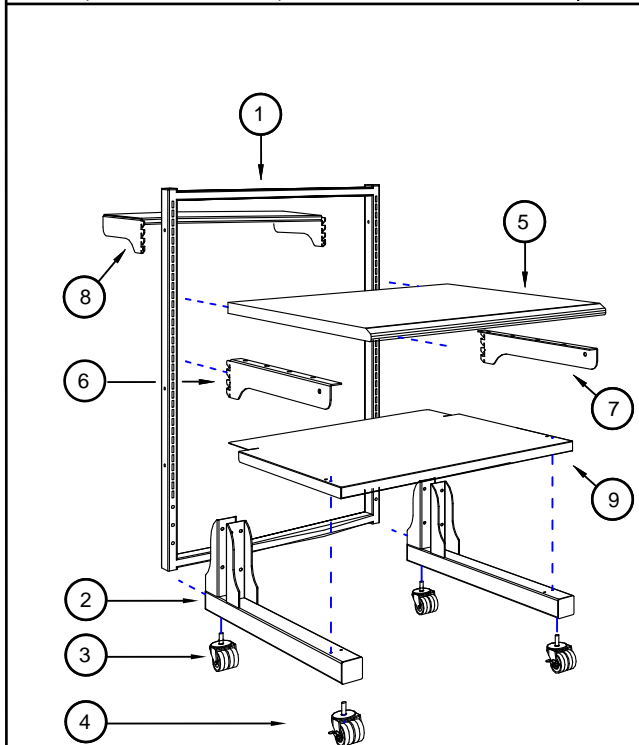

Item #	Illustration	Part Number	Qty.
1		<b>10-00042-240</b> Frame 42"H x 24"W	1
2		<b>11-00010-000</b> Leg 2" x 2" x 30"	2
3		<b>28-00010-000</b> Caster	2
4		<b>28-00012-000</b> Lockable Caster	2
5		<b>13-00030-240</b> Desktop 24"W x 30"D	1
6		<b>13-00810-000</b> Desktop Bracket Left	1
7		<b>13-00812-000</b> Desktop Bracket Right	1
8		<b>14-00316-240</b> Book Shelf Down Brkts. 24"W x 12"D	1
9		<b>14-00520-240</b> Leg Mounted Floor Shelf 24"W x 25"D	1

**A** Attach Caster to Legs as shown

**B** Attach Legs to Frame 2-3/4" Hex Hd. Bolts

**C** Attach the Desktop to the Desktop Brackets 1" x 1/4-20 Screw

**D** Attach the Leg Mounted Floor Shelf to Legs 3-1/2" Hex Hd. Bolt & Nut