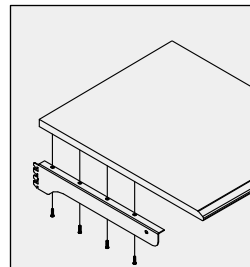

Item #	Illustration	Part Number	Qty.
1		10-00042-360 Frame 42"H x 36"W	1
2		11-00010-000 Leg 2" x 2" x 30"	2
3		28-00010-000 Caster	2
4		28-00012-000 Lockable Caster	2
5		13-00030-360 Desktop 36"W x 30"D	1
6		13-00810-000 Desktop Bracket Left	1
7		13-00812-000 Desktop Bracket Right	1
8		14-00316-360 Book Shelf Down Brkts. 36"W x 12"D	1
9		14-00520-360 Leg Mounted Floor Shelf 36"W x 25"D	1

A Attach Caster to Legs as shown

B Attach Legs to Frame 2-3/4" Hex Hd. Bolts

C Attach the Desktop to the Desktop Brackets 1" x 1/4-20 Screw

D Attach the Leg Mounted Floor Shelf to Legs 3-1/2" Hex Hd. Bolt & Nut