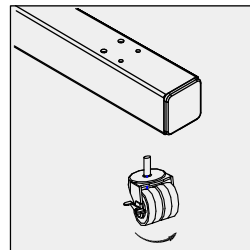

Item #	Illustration	Part Number	Qty.
1		10-00042-360 Frame 42"H x 36"W	1
2		11-00010-000 Leg 2" x 2" x 30"	2
3		28-00010-000 Caster	2
4		28-00012-000 Lockable Caster	2
5		13-00030-360 Desktop 36"W x 30"D	1
6		13-00810-000 Desktop Bracket Left	1
7		13-00812-000 Desktop Bracket Right	1
8		14-00316-360 Book Shelf Down Brkts. 36"W x 12"D	1
9		14-00520-360 Leg Mounted Floor Shelf 36"W x 25"D	1

A Attach Caster to Legs as shown

B Attach Legs to Frame 2-3/4" Hex Hd. Bolts

C Attach the Desktop to the Desktop Brackets 1" x 1/4-20 Screw

D Attach the Leg Mounted Floor Shelf to Legs 3-1/2" Hex Hd. Bolt & Nut