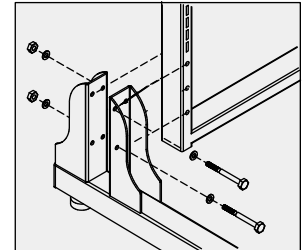

Item #	Illustration	Part Number	Qty.
1		10-00042-360 Frame 42"H x 36"W	1
2		11-00010-000 Leg 2" x 2" x 30"	2
3		28-00010-000 Caster	2
4		28-00012-000 Lockable Caster	2
5		13-00030-360 Desktop 36"W x 30"D	1
6		13-00810-000 Desktop Bracket Left	1
7		13-00812-000 Desktop Bracket Right	1
8		14-00316-360 Book Shelf Down Brkts. 36"W x 12"D	1
9		14-00520-360 Leg Mounted Floor Shelf 36"W x 25"D	1

A Attach Caster to Legs as shown

B Attach Legs to Frame 2-3/4" Hex Hd. Bolts

C Attach the Desktop to the Desktop Brackets 1" x 1/4-20 Screw

D Attach the Leg Mounted Floor Shelf to Legs 3-1/2" Hex Hd. Bolt & Nut