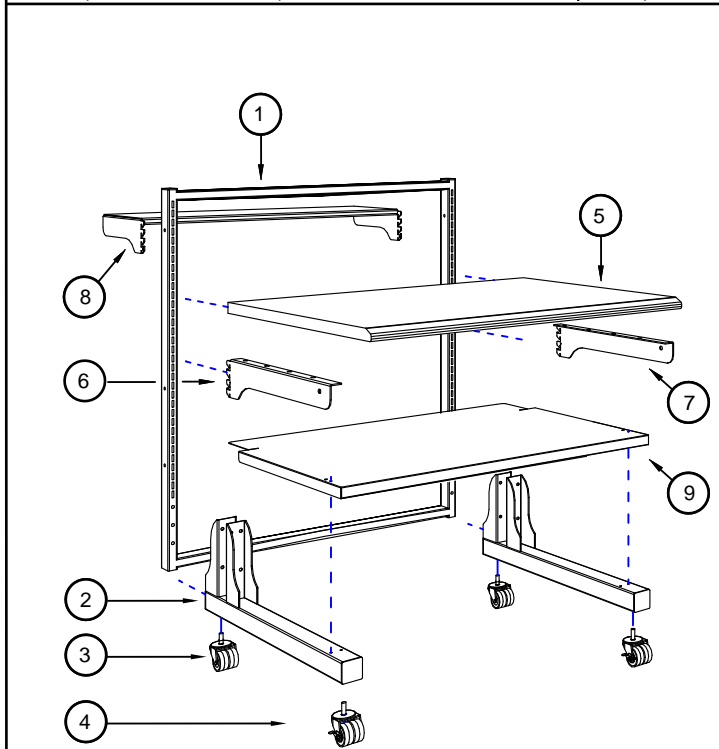

Item #	Illustration	Part Number	Qty.
1		10-00042-360 Frame 42"H x 36"W	1
2		11-00010-000 Leg 2" x 2" x 30"	2
3		28-00010-000 Caster	2
4		28-00012-000 Lockable Caster	2
5		13-00030-360 Desktop 36"W x 30"D	1
6		13-00810-000 Desktop Bracket Left	1
7		13-00812-000 Desktop Bracket Right	1
8		14-00316-360 Book Shelf Down Brkts. 36"W x 12"D	1
9		14-00520-360 Leg Mounted Floor Shelf 36"W x 25"D	1

A Attach Caster to Legs as shown

B Attach Legs to Frame 2-3/4" Hex Hd. Bolts

C Attach the Desktop to the Desktop Brackets 1" x 1/4-20 Screw

D Attach the Leg Mounted Floor Shelf to Legs 3-1/2" Hex Hd. Bolt & Nut