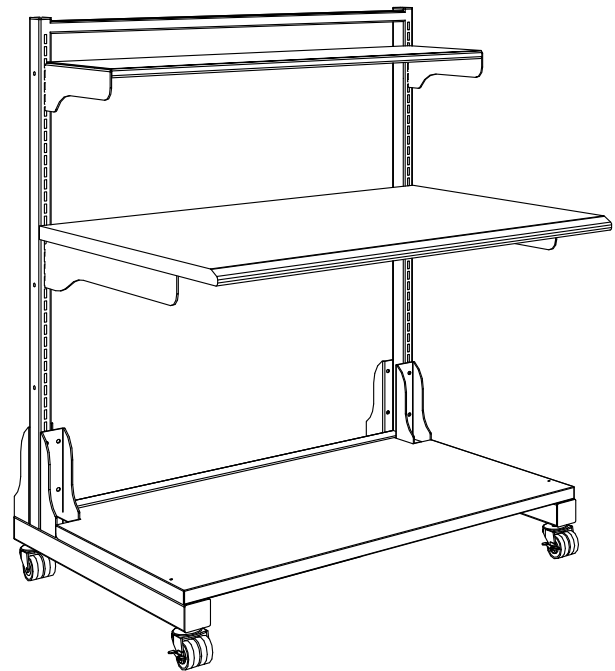

Item #	Illustration	Part Number	Qty.
1		10-00042-360 Frame 42"H x 36"W	1
2		11-00010-000 Leg 2" x 2" x 30"	2
3		28-00010-000 Caster	2
4		28-00012-000 Lockable Caster	2
5		13-00030-360 Desktop 36"W x 30"D	1
6		13-00810-000 Desktop Bracket Left	1
7		13-00812-000 Desktop Bracket Right	1
8		14-00316-360 Book Shelf Down Brkts. 36"W x 12"D	1
9		14-00520-360 Leg Mounted Floor Shelf 36"W x 25"D	1

A Attach Caster to Legs as shown

B Attach Legs to Frame 2-3/4" Hex Hd. Bolts

C Attach the Desktop to the Desktop Brackets 1" x 1/4-20 Screw

D Attach the Leg Mounted Floor Shelf to Legs 3-1/2" Hex Hd. Bolt & Nut