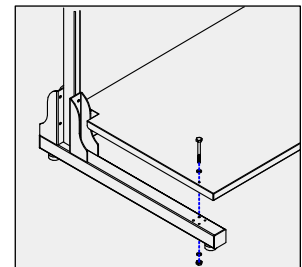

Item #	Illustration	Part Number	Qty.
1		10-00042-360 Frame 42"H x 36"W	1
2		11-00010-000 Leg 2" x 2" x 30"	2
3		28-00010-000 Caster	2
4		28-00012-000 Lockable Caster	2
5		13-00030-360 Desktop 36"W x 30"D	1
6		13-00810-000 Desktop Bracket Left	1
7		13-00812-000 Desktop Bracket Right	1
8		14-00316-360 Book Shelf Down Brkts. 36"W x 12"D	1
9		14-00520-360 Leg Mounted Floor Shelf 36"W x 25"D	1

A Attach Caster to Legs as shown

B Attach Legs to Frame 2-3/4" Hex Hd. Bolts

C Attach the Desktop to the Desktop Brackets 1" x 1/4-20 Screw

D Attach the Leg Mounted Floor Shelf to Legs 3-1/2" Hex Hd. Bolt & Nut