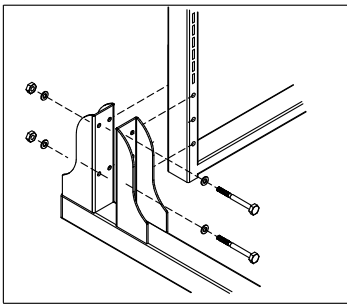

Item #	Illustration	Part Number	Qty.	Item #	Illustration	Part Number	Qty.
1		10-00030-300 Frame 30"H x 30"W	1	4		13-00810-000 Desktop Bracket Left	1
2		11-00010-000 Leg 2" x 2" x 30"	2	5		13-00812-000 Desktop Bracket Right	1
3		28-00016-000 Caster 4"H Lockable	4	6		13-00030-300 Desktop 30" W x 30"D	1

Standard Leg Assembly
 (2-3/4" Hex HD Bolts)

Desktop Brackets
 (3/4" Wood Screws)