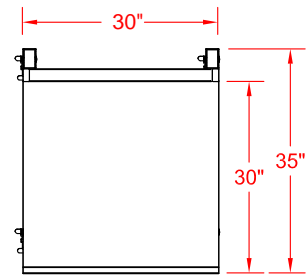

Item #	Illustration	Part Number	Qty.	Item #	Illustration	Part Number	Qty.
1		10-00030-300 Frame 30"H x 30"W	1	4		13-00810-000 Desktop Bracket Left	1
2		11-00010-000 Leg 2" x 2" x 30"	2	5		13-00812-000 Desktop Bracket Right	1
3		28-00016-000 Caster 4"H Lockable	4	6		13-00030-300 Desktop 30" W x 30"D	1

Standard Leg Assembly
 (2-3/4" Hex HD Bolts)

Desktop Brackets
 (3/4" Wood Screws)