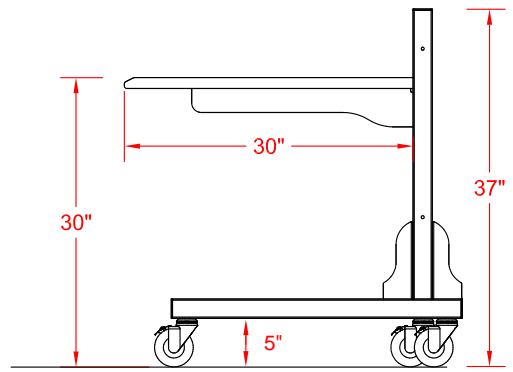

Item #	Illustration	Part Number	Qty.	Item #	Illustration	Part Number	Qty.
1		10-00030-300 Frame 30"H x 30"W	1	4		13-00810-000 Desktop Bracket Left	1
2		11-00010-000 Leg 2" x 2" x 30"	2	5		13-00812-000 Desktop Bracket Right	1
3		28-00016-000 Caster 4"H Lockable	4	6		13-00030-300 Desktop 30" W x 30"D	1

Standard Leg Assembly
 (2-3/4" Hex HD Bolts)

Desktop Brackets
 (3/4" Wood Screws)