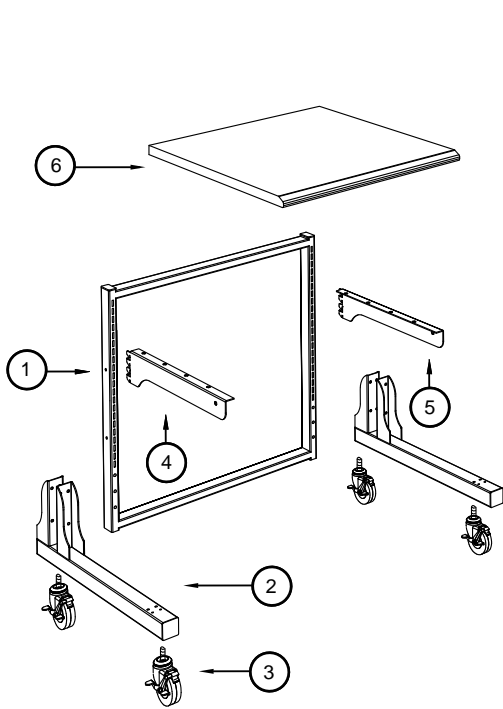

Item #	Illustration	Part Number	Qty.	Item #	Illustration	Part Number	Qty.
1		10-00030-300 Frame 30"H x 30"W	1	4		13-00810-000 Desktop Bracket Left	1
2		11-00010-000 Leg 2" x 2" x 30"	2	5		13-00812-000 Desktop Bracket Right	1
3		28-00016-000 Caster 4"H Lockable	4	6		13-00030-300 Desktop 30" W x 30"D	1

Standard Leg Assembly
 (2-3/4" Hex HD Bolts)

Desktop Brackets
 (3/4" Wood Screws)