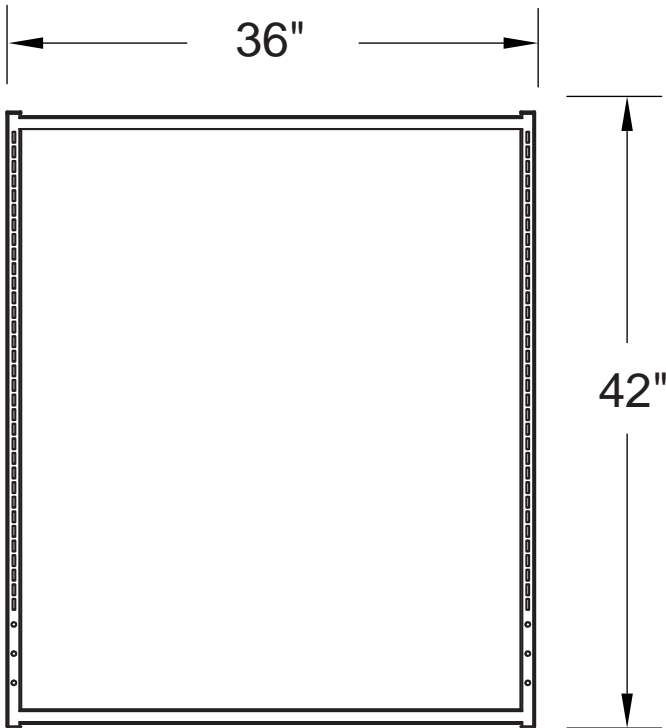

# PN 10-00042-360

Frame 42" x 36"

Slotted Front & Back in 1" Increments

UNLESS OTHERWISE SPECIFIED  
 DIMENSIONS ARE IN INCHES  
 TOLERANCES  
 2 PL DECIMALS ± .01  
 3 PL DECIMALS ± .005

NEXT ASS'Y:

DATE: