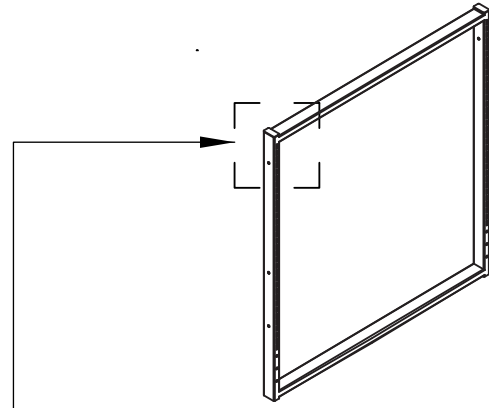

# PN 10-00042-360

Frame 42" x 36"

Slotted Front & Back in 1" Increments

UNLESS OTHERWISE SPECIFIED  
 DIMENSIONS ARE IN INCHES  
 TOLERANCES  
 2 PL DECIMALS ± .01  
 3 PL DECIMALS ± .005

NEXT ASS'Y:

DATE: