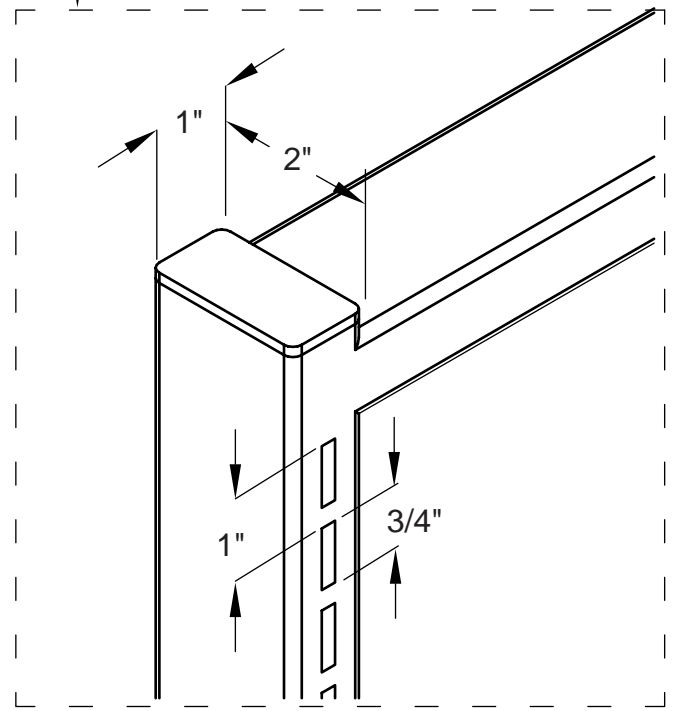

# PN 10-00042-360

Frame 42" x 36"

Slotted Front & Back in 1" Increments

UNLESS OTHERWISE SPECIFIED  
 DIMENSIONS ARE IN INCHES  
 TOLERANCES  
 2 PL DECIMALS ± .01  
 3 PL DECIMALS ± .005

NEXT ASS'Y:

DATE: