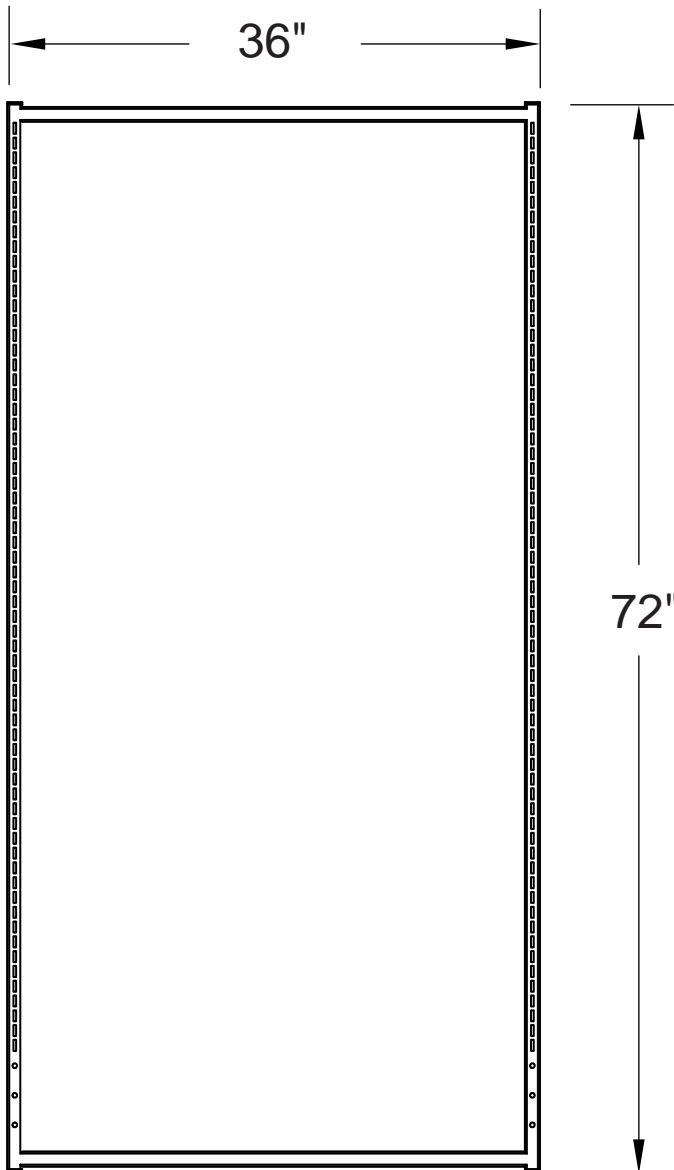

PN 10-00072-360
 Frame 72" x 36"

Slotted Front & back in 1" Increments

UNLESS OTHERWISE SPECIFIED DIMENSIONS ARE IN INCHES TOLERANCES 2 PL DECIMALS ± .01 3 PL DECIMALS ± .005	NEXT ASS'Y:	
	Frame 72" x 24" 10-00072-300	
	DATE: 12/07/04	