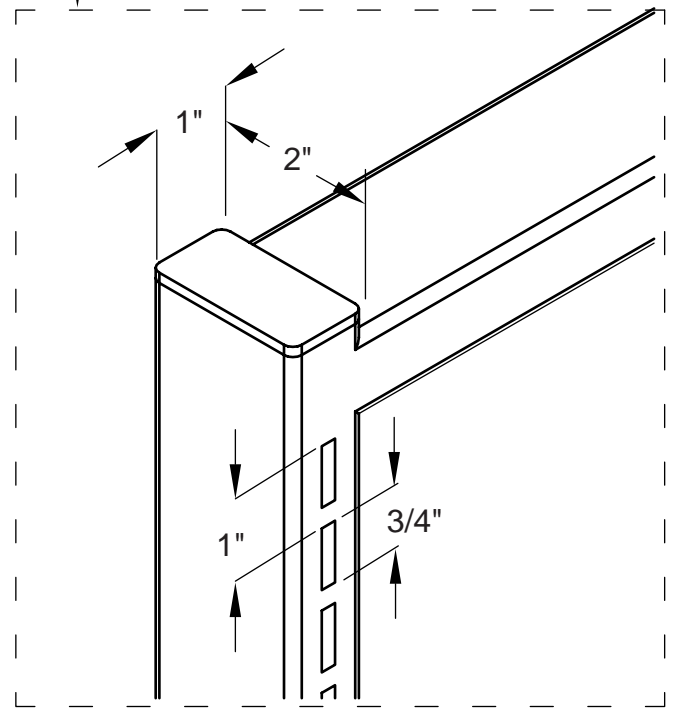

PN 10-00072-360
 Frame 72" x 36"

Slotted Front & back in 1" Increments

UNLESS OTHERWISE SPECIFIED DIMENSIONS ARE IN INCHES TOLERANCES 2 PL DECIMALS ± .01 3 PL DECIMALS ± .005	NEXT ASS'Y:	
	Frame 72" x 24" 10-00072-300	
	DATE: 12/07/04	