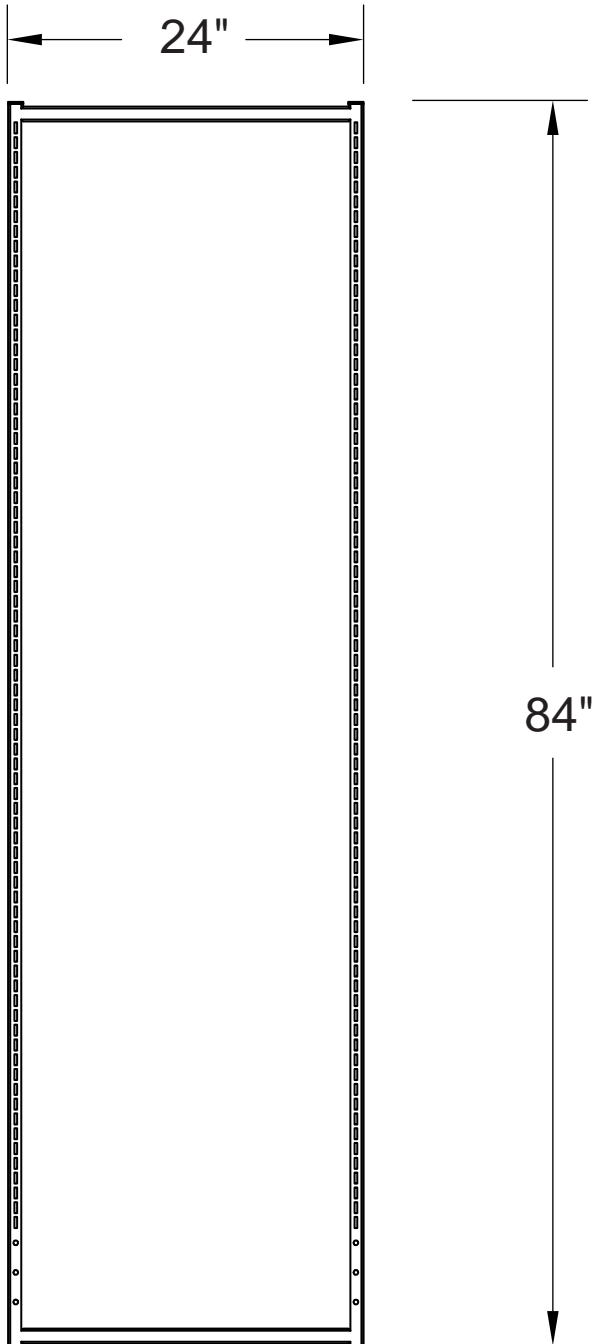

PN 10-00084-240
 Frame 84" x 24"

Slotted Front & back in 1" Increments

UNLESS OTHERWISE SPECIFIED DIMENSIONS ARE IN INCHES TOLERANCES 2 PL DECIMALS ± .01 3 PL DECIMALS ± .005	NEXT ASS'Y:	
	Frame 72" x 24" 10-00072-240	
	DATE: 12/07/04	