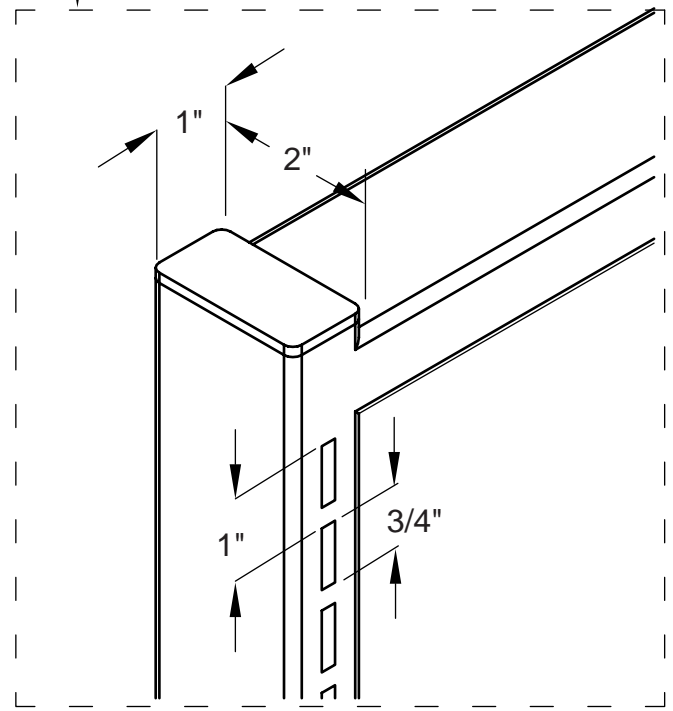

PN 10-00084-240
 Frame 84" x 24"

Slotted Front & back in 1" Increments

UNLESS OTHERWISE SPECIFIED DIMENSIONS ARE IN INCHES TOLERANCES 2 PL DECIMALS ± .01 3 PL DECIMALS ± .005	NEXT ASS'Y:	
	Frame 72" x 24" 10-00072-240	
	DATE: 12/07/04	