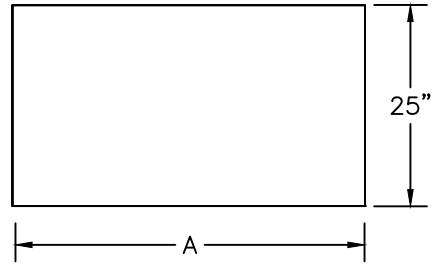

Floor Shelves-Stand Alone

Item #	Illustration	Part Number & Description	Qty.	
1		Size		
		24"	82-01426-024	1
		30"	82-01426-030	1
		36"	82-01426-036	1
		48"	82-01426-048	1
		60"	82-01426-060	1
2		28-00110-000	4	
		Heavy Duty Glider		

Dim A	Product Number
19-7/8"	14-00500-240
25-7/8"	14-00500-300
31-7/8"	14-00500-360
43-7/8"	14-00500-480
55-7/8"	14-00500-600