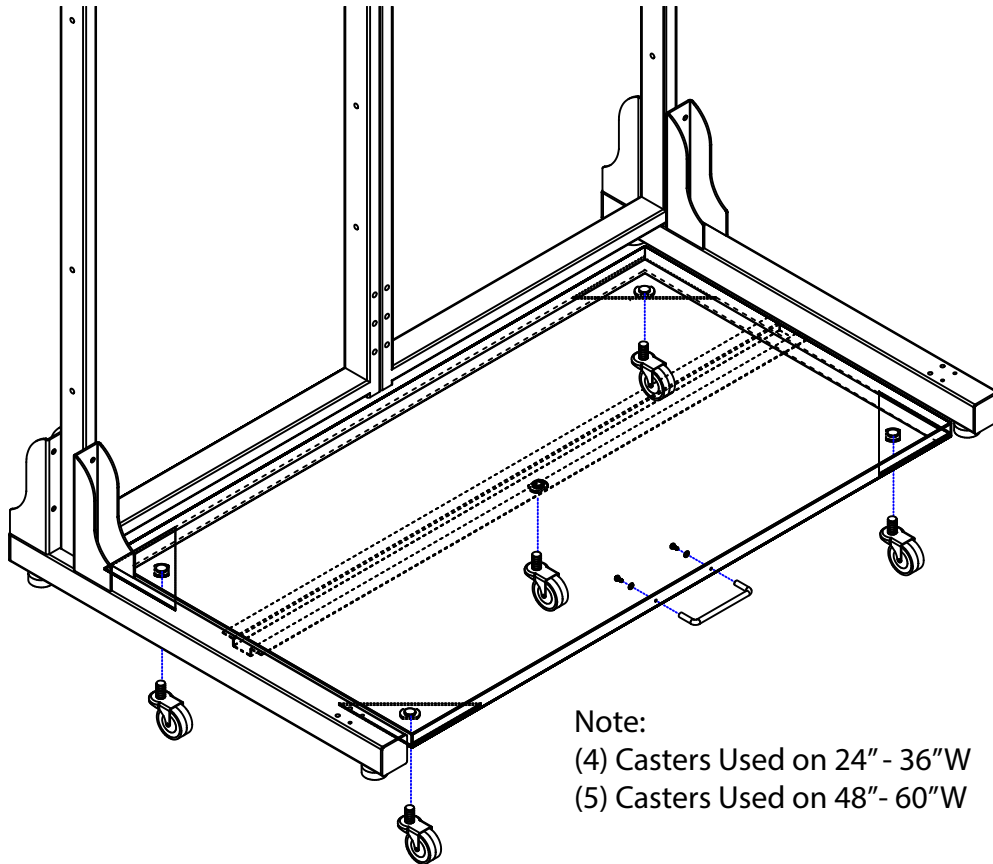

Pull-Out Floor Shelf Kits

Size	Product Number
24"	14-00500-950
30"	14-00500-950
36"	14-00500-950
48"	14-00500-955
60"	14-00500-955

Note:

(4) Casters Used on 24" - 36"W

(5) Casters Used on 48" - 60"W

UNLESS OTHERWISE SPECIFIED
 DIMENSIONS ARE IN INCHES
 TOLERANCES
 2 PL DECIMALS ± .01
 3 PL DECIMALS ± .005