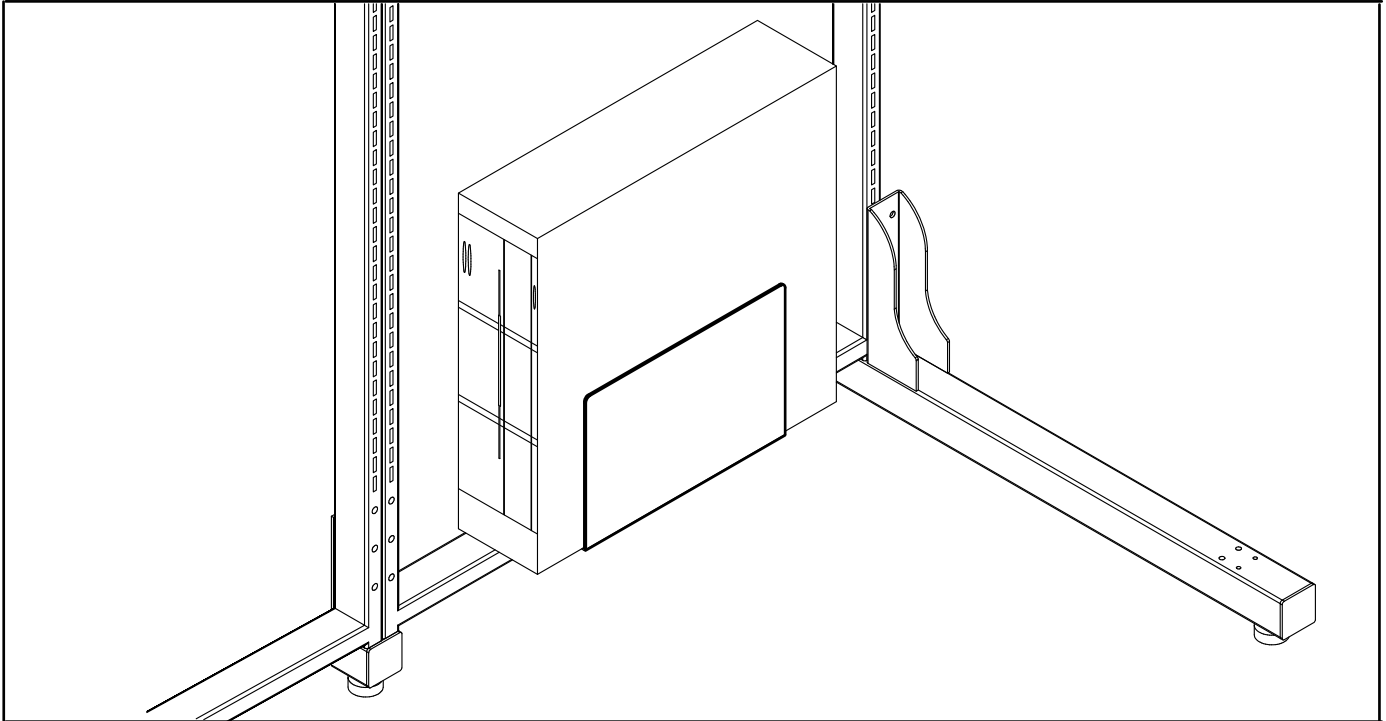

56-01 55TH AVENUE
MASPETH, NY 11378
888.222.7270
www.hergo.com

14-00540-004

Platform for PC - 4.75" Wide

VERTICAL SECTION

UNLESS OTHERWISE SPECIFIED
DIMENSIONS ARE IN INCHES
TOLERANCES
2 PL DECIMALS ± .01
3 PL DECIMALS ± .005