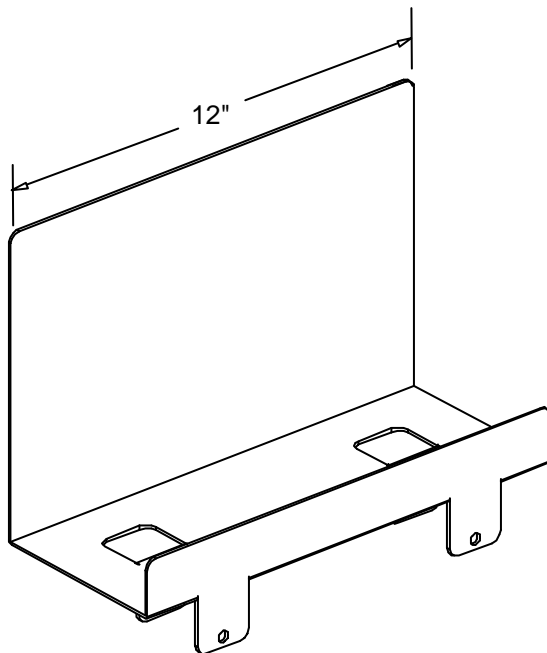

56-01 55TH AVENUE
MASPETH, NY 11378
888.222.7270
www.hergo.com

14-00540-004

Platform for PC - 4.75" Wide

VERTICAL SECTION

UNLESS OTHERWISE SPECIFIED
DIMENSIONS ARE IN INCHES
TOLERANCES
2 PL DECIMALS ± .01
3 PL DECIMALS ± .005