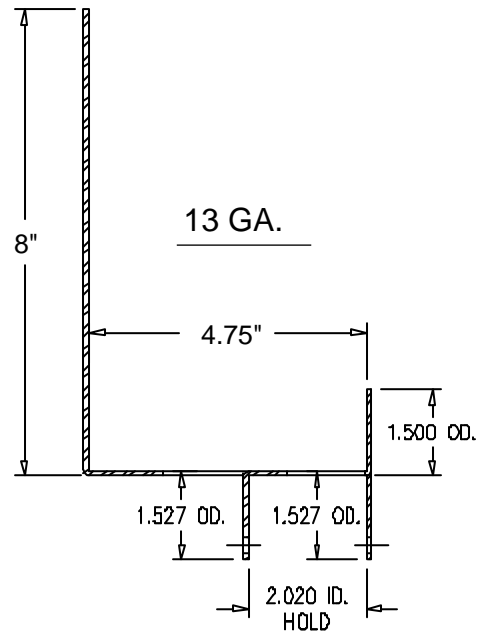

56-01 55TH AVENUE
MASPETH, NY 11378
888.222.7270
www.hergo.com

14-00540-004

Platform for PC - 4.75" Wide

VERTICAL SECTION

UNLESS OTHERWISE SPECIFIED
DIMENSIONS ARE IN INCHES
TOLERANCES
2 PL DECIMALS ± .01
3 PL DECIMALS ± .005