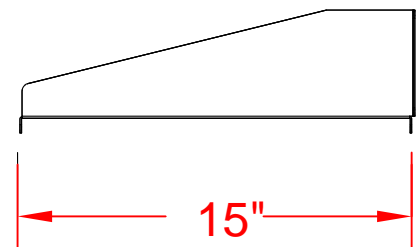

Cantilever Shelf 15"

PN 14-00712-000

UNLESS OTHERWISE SPECIFIED
 DIMENSIONS ARE IN INCHES
 TOLERANCES
 2 PL DECIMALS ± .01
 3 PL DECIMALS ± .005

NEXT ASS'Y:

Shelf PN 14-00712-000

DATE: