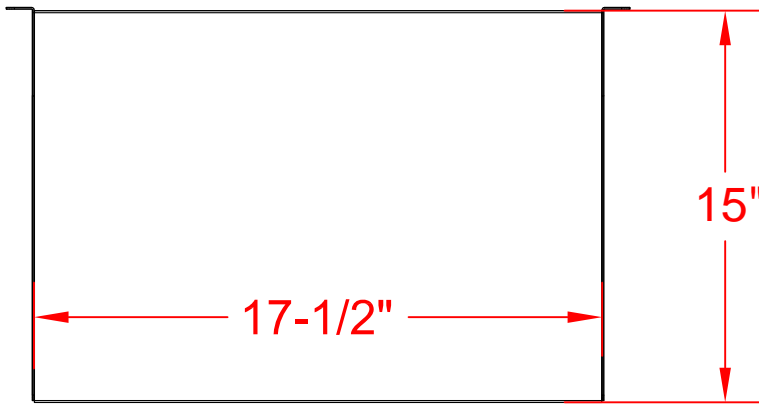

Cantilever Shelf 15"

PN 14-00712-000

UNLESS OTHERWISE SPECIFIED
 DIMENSIONS ARE IN INCHES
 TOLERANCES
 2 PL DECIMALS ± .01
 3 PL DECIMALS ± .005

NEXT ASS'Y:

Shelf PN 14-00712-000

DATE: