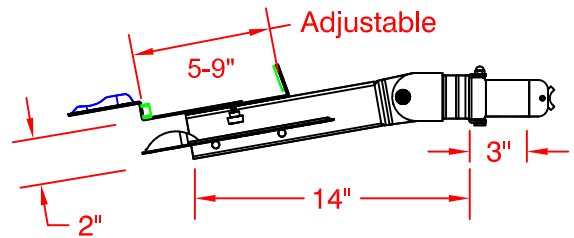

Item #	Illustration	Part Number & Description	Qty.
1		94-00135-000 Easy Mount Post Clamp	1
2	 <i>Includes hardware</i>	KA-01A-NQ 15-00051-003 Keyboard/Mouse Holder	1

Assembly View (Includes Hardware and Tools as shown below)

Note:
 Mouse Plate
 can be reversed
 for Left Hand Users

UNLESS OTHERWISE SPECIFIED
 DIMENSIONS ARE IN INCHES
 TOLERANCES
 2 PL DECIMALS ± .01
 3 PL DECIMALS ± .005

NEXT ASS'Y:

DATE: