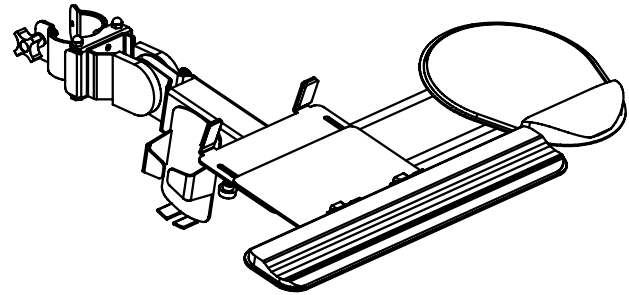

Item #	Illustration	Part Number & Description	Qty.
1		94-00135-000 Easy Mount Post Clamp	1
2	 <i>Includes hardware</i>	KA-01A-NQ 15-00051-003 Keyboard/Mouse Holder	1

Assembly View (Includes Hardware and Tools as shown below)

Note:
 Mouse Plate
 can be reversed
 for Left Hand Users

UNLESS OTHERWISE SPECIFIED
 DIMENSIONS ARE IN INCHES
 TOLERANCES
 2 PL DECIMALS ± .01
 3 PL DECIMALS ± .005

NEXT ASS'Y:

DATE: