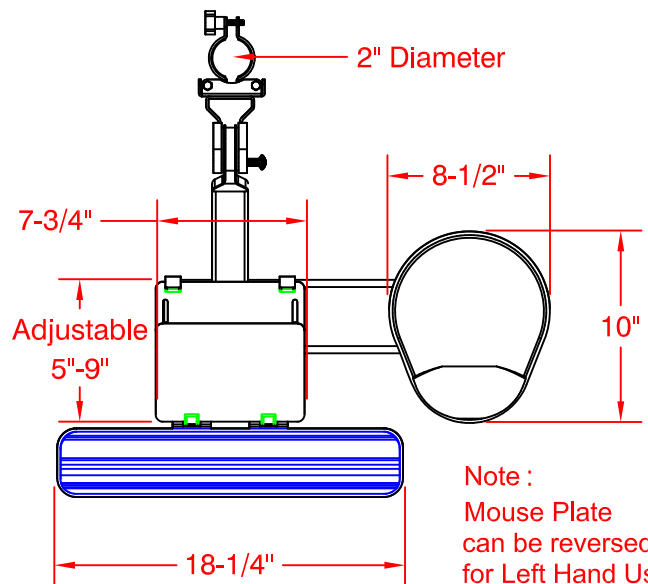

Item #	Illustration	Part Number & Description	Qty.
1		94-00135-000 Easy Mount Post Clamp	1
2	 <i>Includes hardware</i>	KA-01A-NQ 15-00051-003 Keyboard/Mouse Holder	1

Assembly View (Includes Hardware and Tools as shown below)

Note:
 Mouse Plate
 can be reversed
 for Left Hand Users

UNLESS OTHERWISE SPECIFIED
 DIMENSIONS ARE IN INCHES
 TOLERANCES
 2 PL DECIMALS ± .01
 3 PL DECIMALS ± .005

NEXT ASS'Y:

DATE: