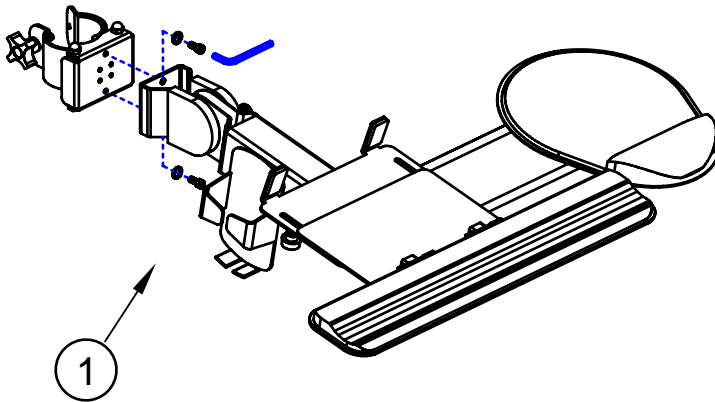

Item #	Illustration	Part Number & Description	Qty.
1		94-00135-000 Easy Mount Post Clamp	1
2	 <i>Includes hardware</i>	KA-01A-NQ 15-00051-003 Keyboard/Mouse Holder	1

Assembly View (Includes Hardware and Tools as shown below)

Note:
 Mouse Plate
 can be reversed
 for Left Hand Users

UNLESS OTHERWISE SPECIFIED
 DIMENSIONS ARE IN INCHES
 TOLERANCES
 2 PL DECIMALS ± .01
 3 PL DECIMALS ± .005

NEXT ASS'Y:

DATE: