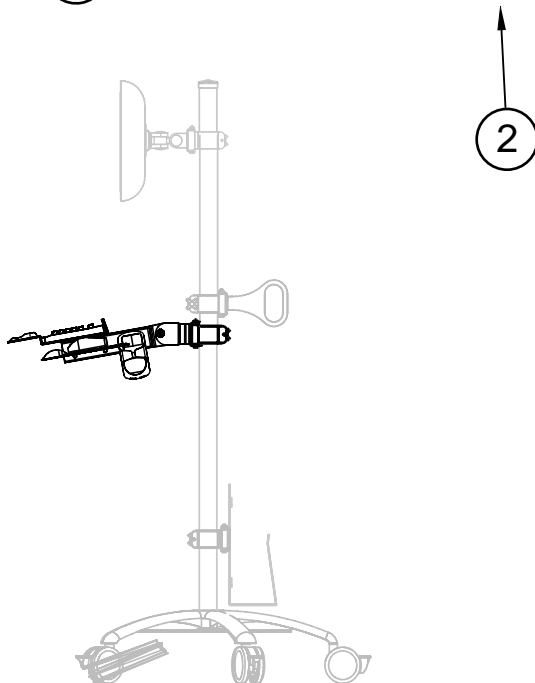

Item #	Illustration	Part Number & Description	Qty.
1		94-00135-000 Easy Mount Post Clamp	1
2	 <i>Includes hardware</i>	KA-01A-NQ 15-00051-003 Keyboard/Mouse Holder	1

Assembly View (Includes Hardware and Tools as shown below)

Note:
 Mouse Plate
 can be reversed
 for Left Hand Users

UNLESS OTHERWISE SPECIFIED
 DIMENSIONS ARE IN INCHES
 TOLERANCES
 2 PL DECIMALS ± .01
 3 PL DECIMALS ± .005

NEXT ASS'Y:

DATE: