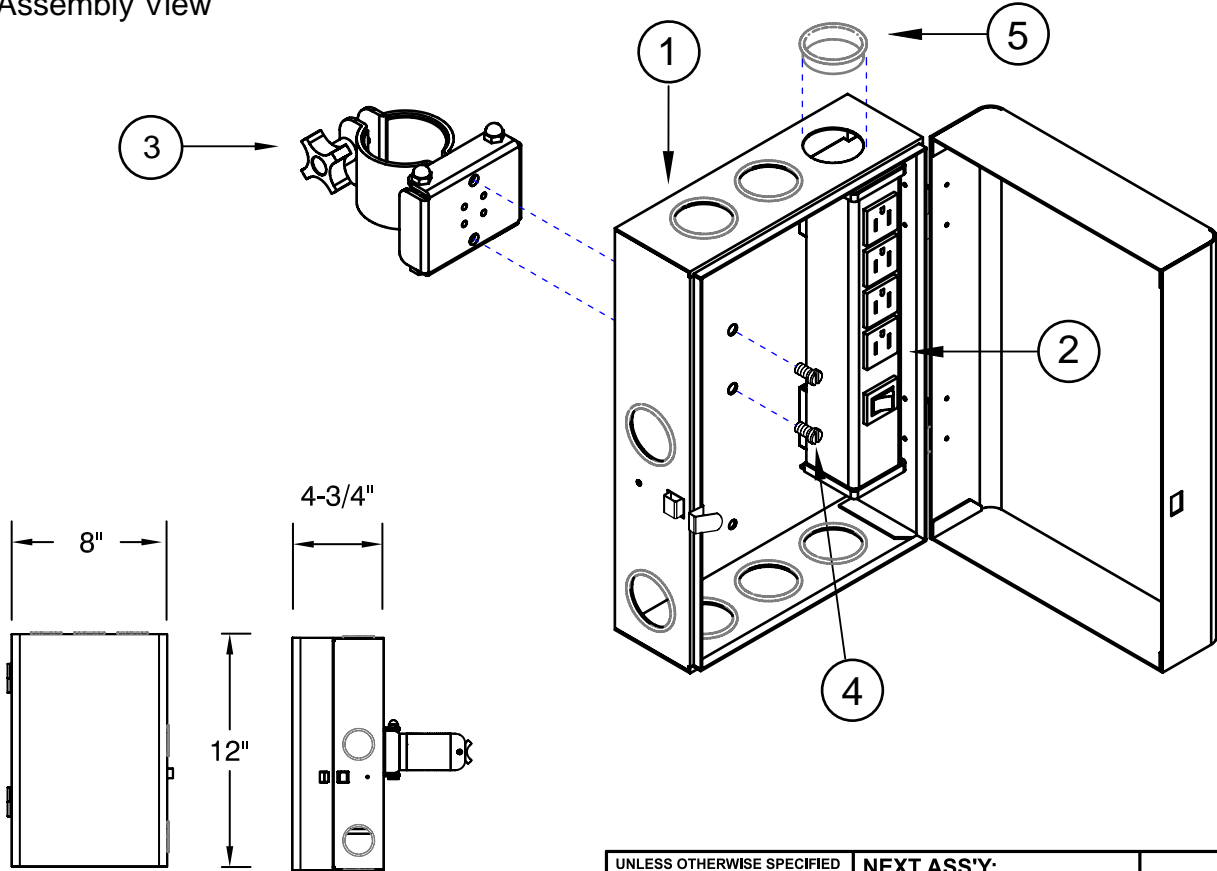

Assembly View

UNLESS OTHERWISE SPECIFIED DIMENSIONS ARE IN INCHES TOLERANCES 2 PL DECIMALS ± .01 3 PL DECIMALS ± .005	NEXT ASS'Y:	
	DATE: