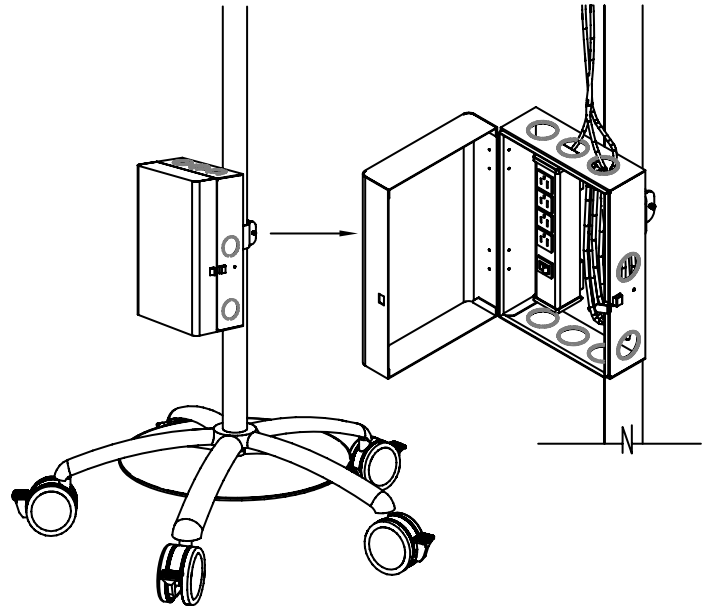

# 15-00202-010 (6' Power Cord)

# 15-00202-012 (15' Power Cord)

Cable Box with 4 Port Power Strip

Item #	Illustration	Part Number & Description	Qty.
1		83-02000-190 Cable Box	1
2		15-00220-040 (6' Cord) 15-00220-060 (15' Cord) 4 Port Power Strip	1
3		<b>94-00135-000</b> Easy Mount Post Clamp	1
4		83-28001-009 M6 x 8mm Metric Slot Head Machine Screw	2
5		24-09612-000 Plastic Grommet	2