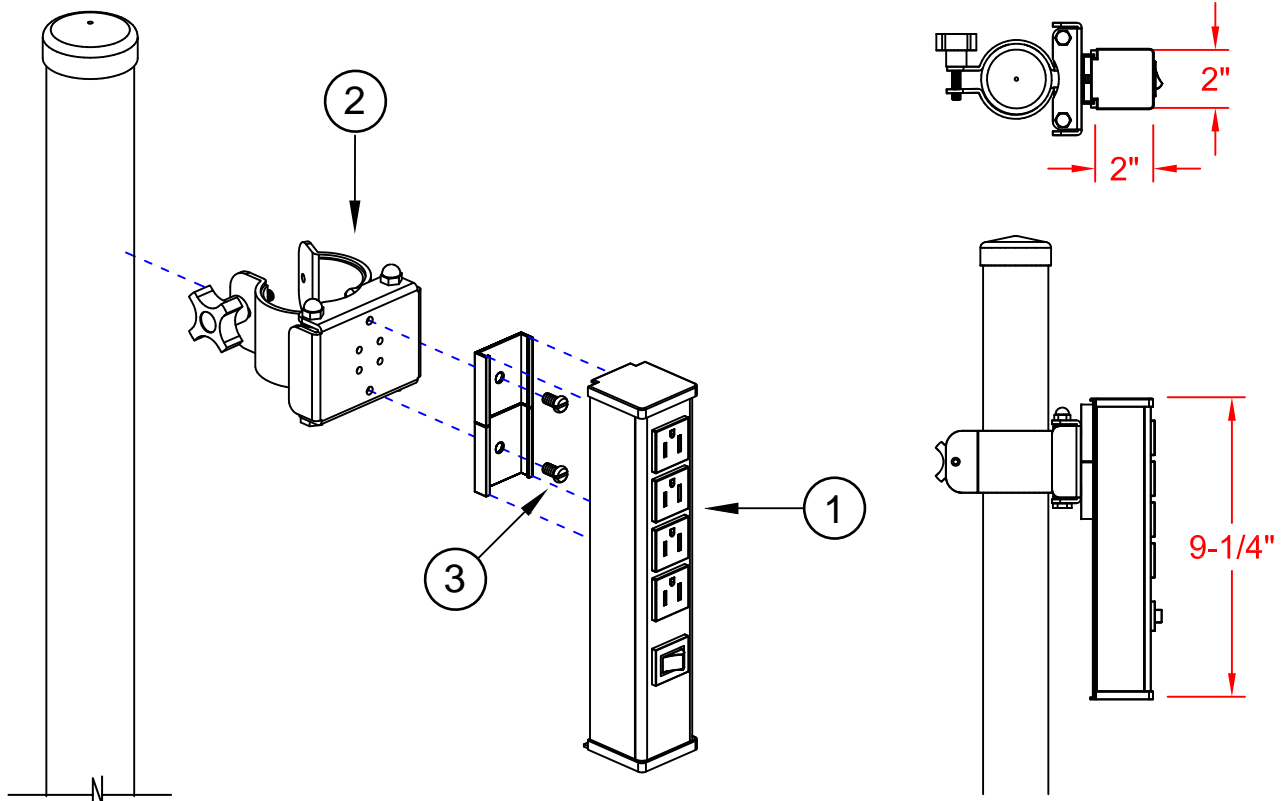

Item #	Illustration	Part Number & Description	Qty.
1		15-00220-040 4 Port Power Strip with 2 attachment clips	1
2		94-00135-000 Easy Mount Post Clamp	1
3		83-28001-009 M6 x 8mm Metric Slot Head Machine Screw	2

Assembly View

UNLESS OTHERWISE SPECIFIED
 DIMENSIONS ARE IN INCHES
 TOLERANCES
 2 PL DECIMALS ± .01
 3 PL DECIMALS ± .005

NEXT ASS'Y:

DATE: