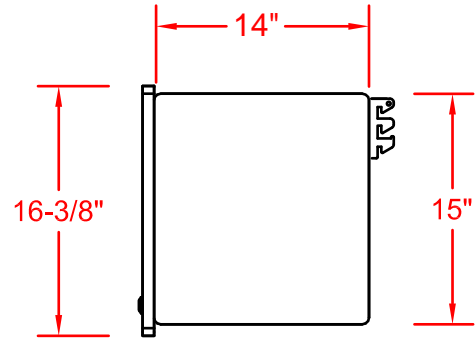

Wilson Art Grey Nebula  
 High Pressure Laminate

Three Tooth Bracket

UNLESS OTHERWISE SPECIFIED  
 DIMENSIONS ARE IN INCHES  
 TOLERANCES  
 2 PL DECIMALS ± .01  
 3 PL DECIMALS ± .005

NEXT ASS'Y:

DATE: