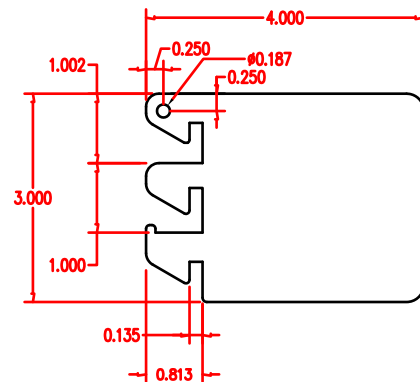

Wilson Art Grey Nebula  
 High Pressure Laminate

Three Tooth Bracket

UNLESS OTHERWISE SPECIFIED  
 DIMENSIONS ARE IN INCHES  
 TOLERANCES  
 2 PL DECIMALS ± .01  
 3 PL DECIMALS ± .005

NEXT ASS'Y:

DATE: