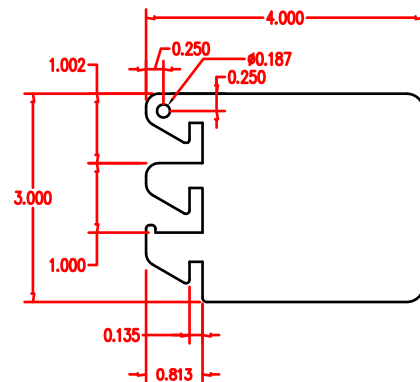

Wilson Art Grey Nebula
 High Pressure Laminate

Three Tooth Bracket

UNLESS OTHERWISE SPECIFIED
 DIMENSIONS ARE IN INCHES
 TOLERANCES
 2 PL DECIMALS ± .01
 3 PL DECIMALS ± .005

NEXT ASS'Y:

DATE: