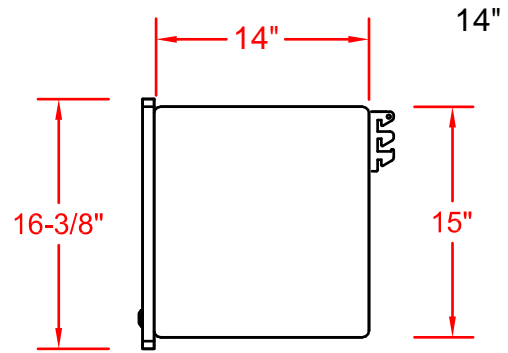

Wilson Art Grey Nebula
 High Pressure Laminate

Three Tooth Bracket

UNLESS OTHERWISE SPECIFIED
 DIMENSIONS ARE IN INCHES
 TOLERANCES
 2 PL DECIMALS ± .01
 3 PL DECIMALS ± .005

NEXT ASS'Y:

DATE: