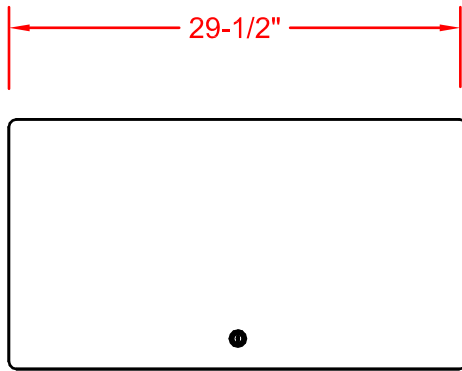

Wilson Art Grey Nebula
 High Pressure Laminate

Three Tooth Bracket

UNLESS OTHERWISE SPECIFIED
 DIMENSIONS ARE IN INCHES
 TOLERANCES
 2 PL DECIMALS ± .01
 3 PL DECIMALS ± .005

NEXT ASS'Y:

DATE: