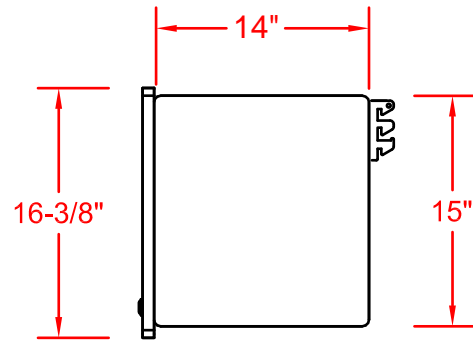

Wilson Art Grey Nebula
 High Pressure Laminate

Three Tooth Bracket