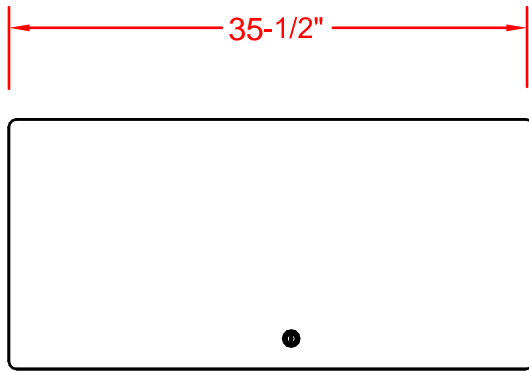

Wilson Art Grey Nebula
 High Pressure Laminate

Three Tooth Bracket