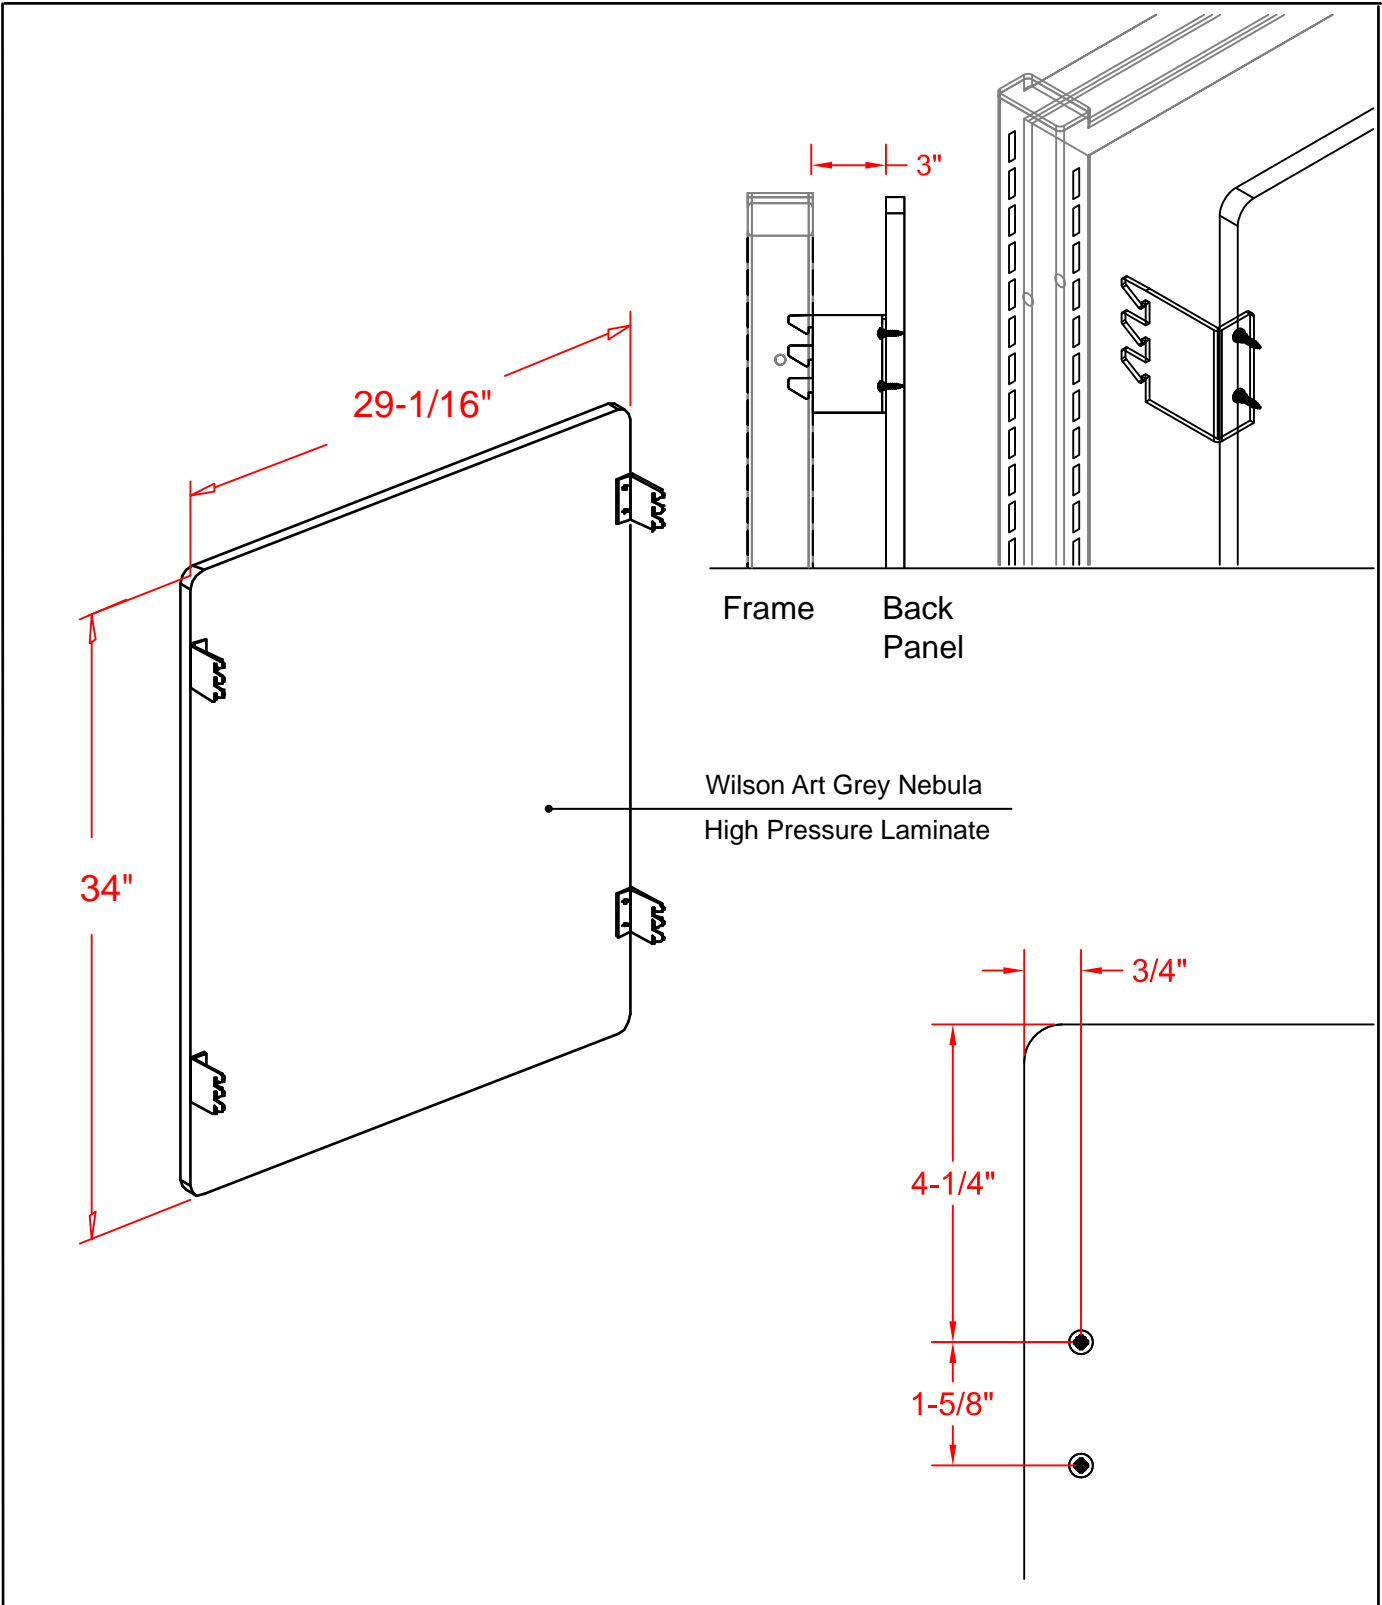

Modesty Back Panel - 30"W x 34"H for 42"H Frames

<small>UNLESS OTHERWISE SPECIFIED          DIMENSIONS ARE IN INCHES          TOLERANCES          2 PL DECIMALS ± .01          3 PL DECIMALS ± .005</small>	NEXT ASS'Y:	
	DATE:	