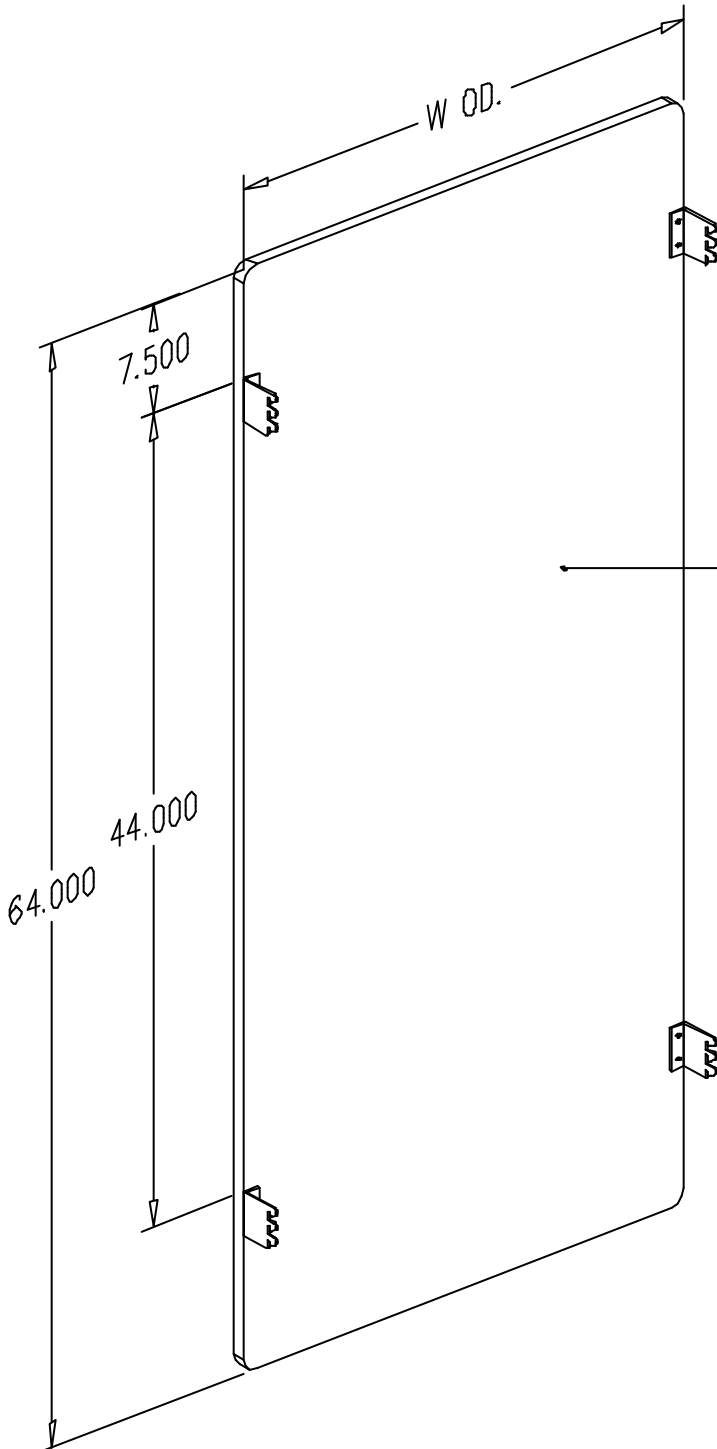

W	Product Number	
23"	19-00072-100	For 24" W Frames
29"	19-00072-120	For 30" W Frames
35"	19-00072-140	For 36" W Frames

Wilson Art Grey Nebula  
 High Pressure Laminate

NOTE:  
 WOOD THICKNESS 1/2" (NOT  
 INCLUDING P-LAM FINISH)

UNLESS OTHERWISE SPECIFIED  
 DIMENSIONS ARE IN INCHES  
 TOLERANCES  
 2 PL DECIMALS ± .01  
 3 PL DECIMALS ± .005

NEXT ASS'Y:

DATE: