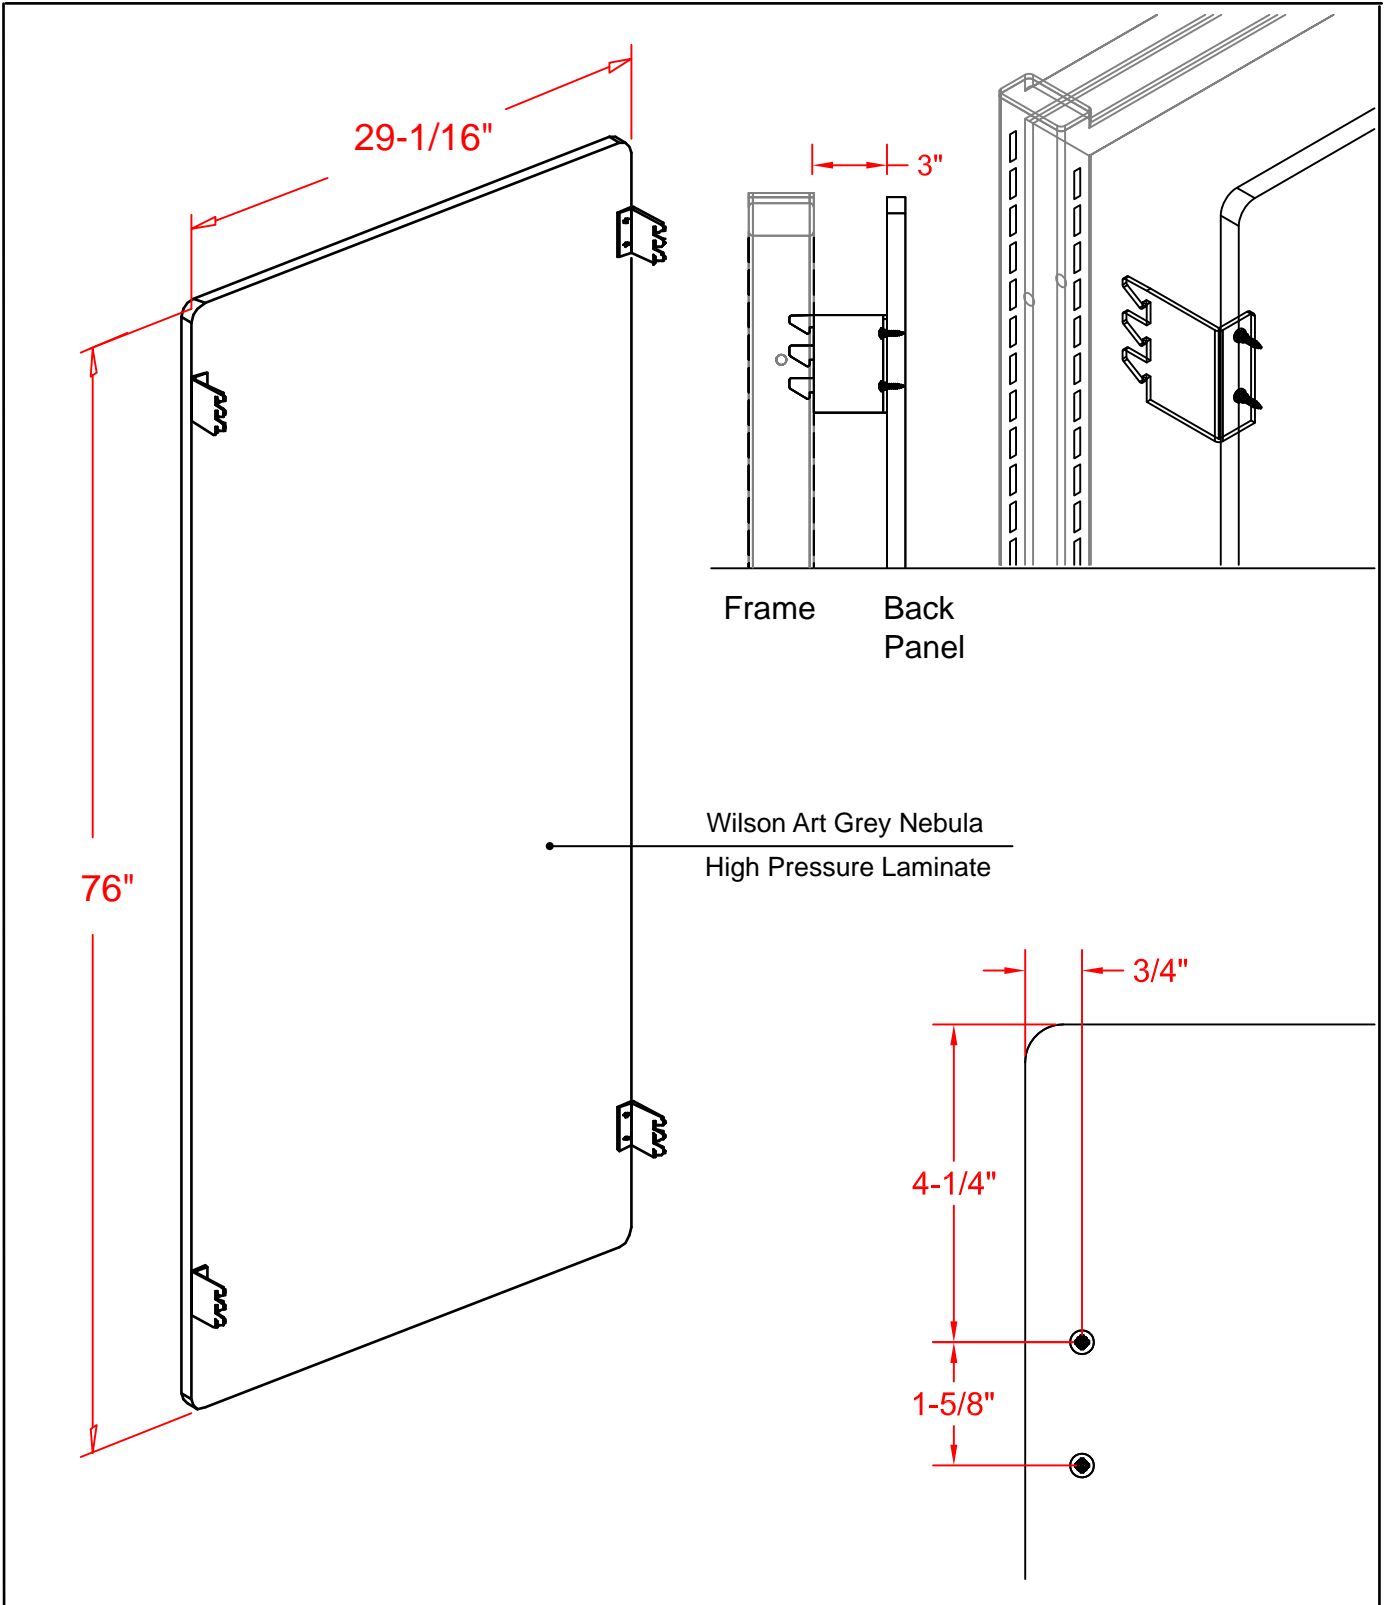

Modesty Back Panel - 30"W x 76"H for 84"H Frames

UNLESS OTHERWISE SPECIFIED DIMENSIONS ARE IN INCHES TOLERANCES 2 PL DECIMALS ± .01 3 PL DECIMALS ± .005	NEXT ASS'Y:	
	DATE:	