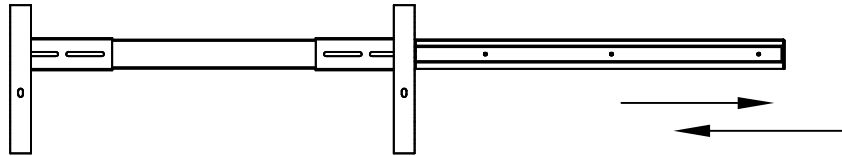

1U Slide-Out Shelf, 24" Deep, Louvered, 100 lbs.

Material: 16 GA CRS

UNLESS OTHERWISE SPECIFIED DIMENSIONS ARE IN INCHES TOLERANCES 2 PL DECIMALS ± .01 3 PL DECIMALS ± .005	NEXT ASS'Y:	
	DATE:	