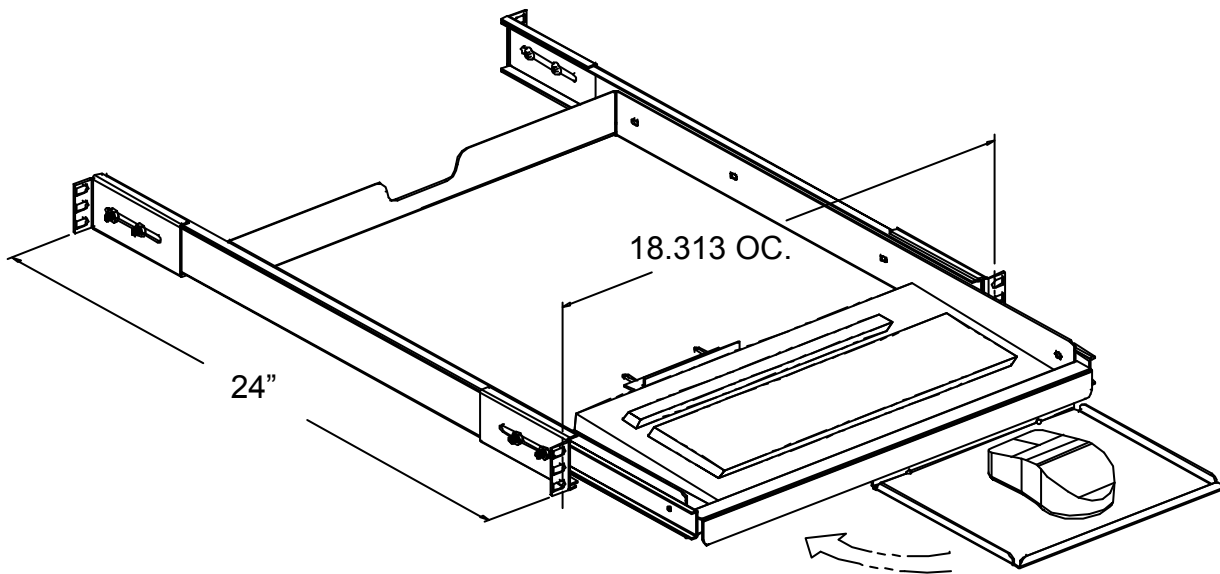

Enclosure Slide-out Shelf (for Mini 17") Keyboard&Mouse Pad

UNLESS OTHERWISE SPECIFIED  
 DIMENSIONS ARE IN INCHES  
 TOLERANCES  
 2 PL DECIMALS ± .01  
 3 PL DECIMALS ± .005

NEXT ASS'Y:

DATE: