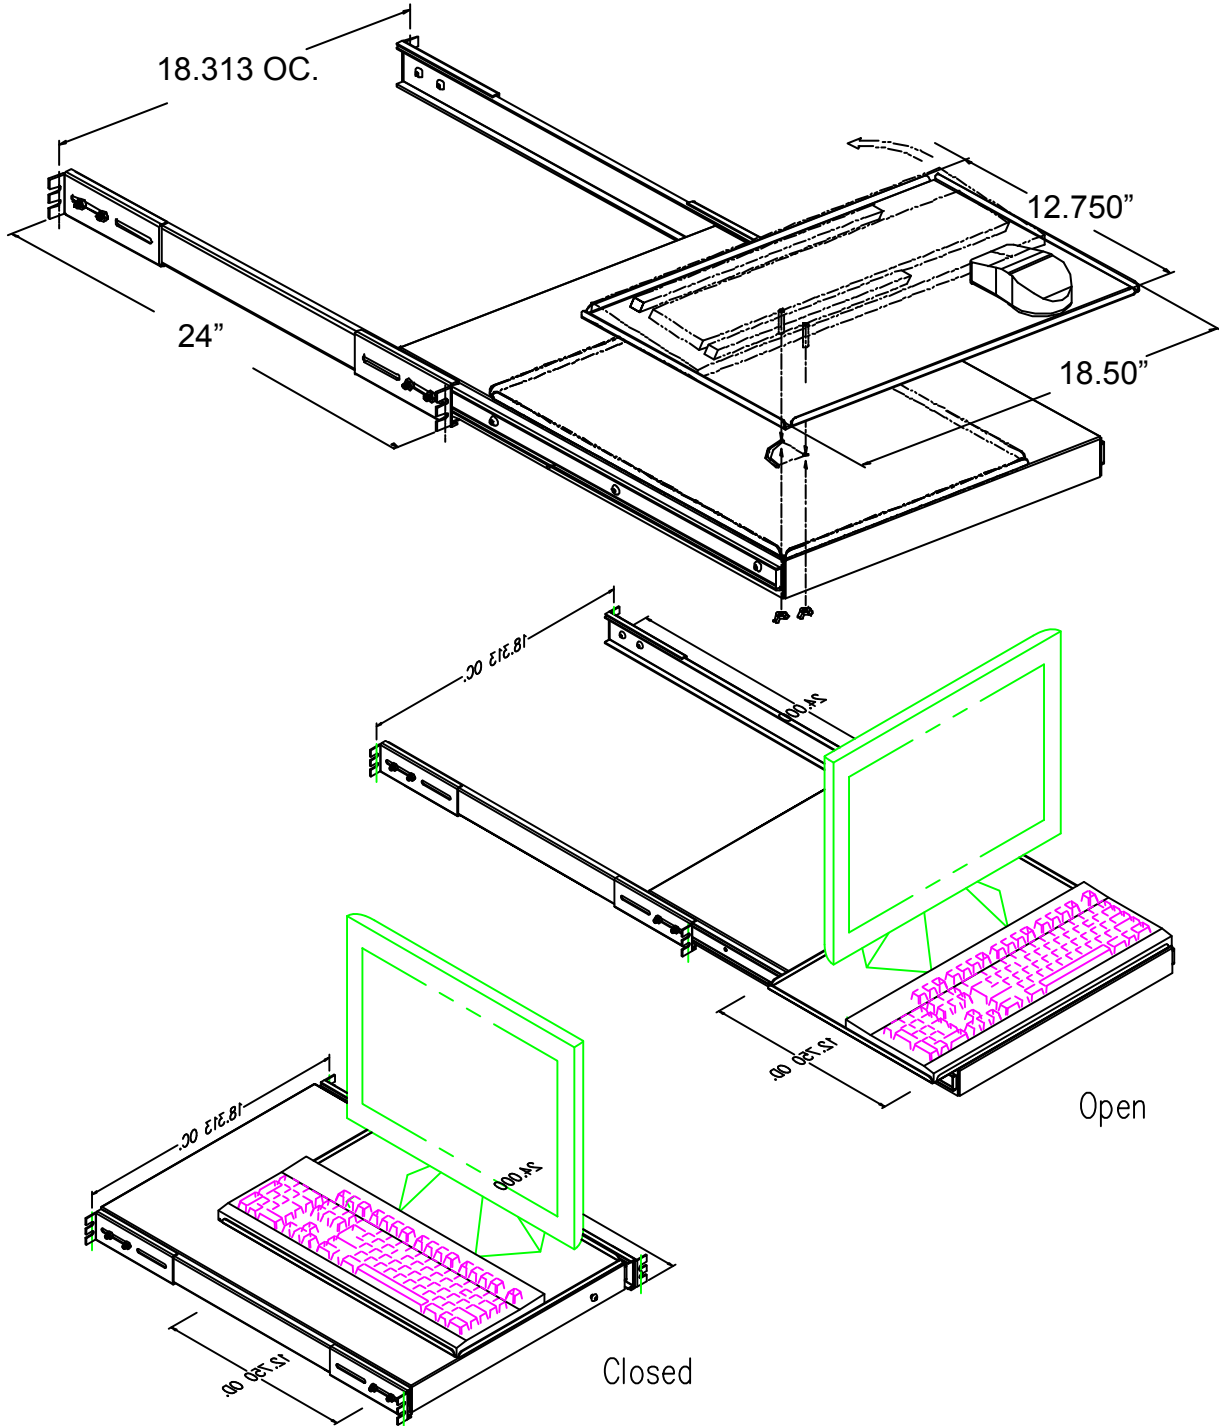

Slide-Out Shelf Swivel-out Full KB with Rear Mouse Area

UNLESS OTHERWISE SPECIFIED  
 DIMENSIONS ARE IN INCHES  
 TOLERANCES  
 2 PL DECIMALS ± .01  
 3 PL DECIMALS ± .005

NEXT ASS'Y:

DATE: