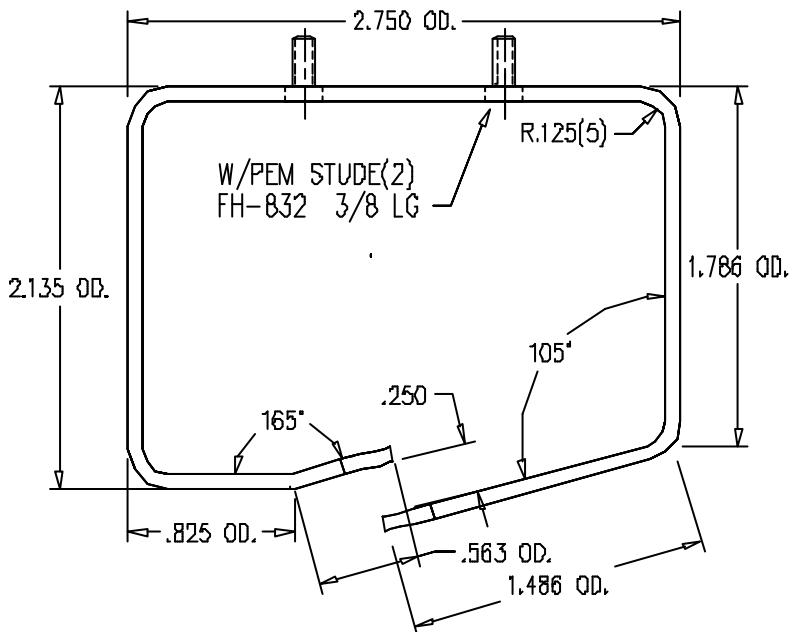

iRack Wire loops (Set of 10)

14 GA. CRS

UNLESS OTHERWISE SPECIFIED
 DIMENSIONS ARE IN INCHES
 TOLERANCES
 2 PL DECIMALS ± .01
 3 PL DECIMALS ± .005

NEXT ASS'Y:

DATE: