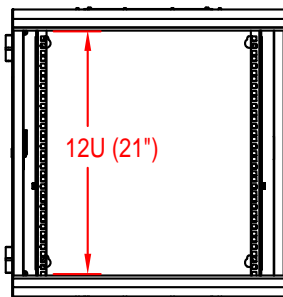

Wall Mount Cabinet
 (Fan Sold Separately)

Includes 10 Screws & Cage-Nuts
 for mounting equipment

Plan View

Front View

Back View

19" Rack Mount

**Front View
 Without Doors**

Side View Section

Side View

UNLESS OTHERWISE SPECIFIED
 DIMENSIONS ARE IN INCHES
 TOLERANCES
 2 PL DECIMALS ± .01
 3 PL DECIMALS ± .005

NEXT ASS'Y:

DATE: