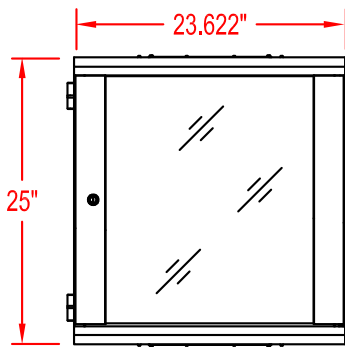

Wall Mount Cabinet
 (Fan Sold Separately)

Includes 10 Screws & Cage-Nuts
 for mounting equipment

Plan View

Front View

Back View

19" Rack Mount

**Front View
 Without Doors**

Side View Section

Side View

UNLESS OTHERWISE SPECIFIED
 DIMENSIONS ARE IN INCHES
 TOLERANCES
 2 PL DECIMALS ± .01
 3 PL DECIMALS ± .005

NEXT ASS'Y:

DATE: