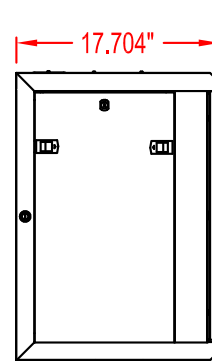

Wall Mount Cabinet
 (Fan Sold Separately)

Includes 10 Screws & Cage-Nuts
 for mounting equipment

Plan View

Front View

Back View

19" Rack Mount

**Front View
 Without Doors**

Side View Section

Side View

UNLESS OTHERWISE SPECIFIED
 DIMENSIONS ARE IN INCHES
 TOLERANCES
 2 PL DECIMALS ± .01
 3 PL DECIMALS ± .005

NEXT ASS'Y:

DATE: