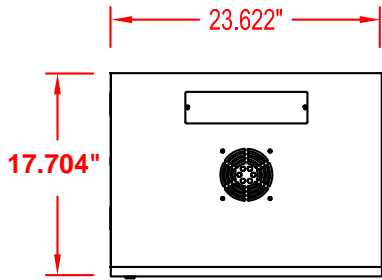

Wall Mount Cabinet
 (Fan Sold Separately)

Includes 10 Screws & Cage-Nuts
 for mounting equipment

Plan View

Front View

Back View

19" Rack Mount

**Front View
 Without Doors**

Side View Section

Side View

UNLESS OTHERWISE SPECIFIED
 DIMENSIONS ARE IN INCHES
 TOLERANCES
 2 PL DECIMALS ± .01
 3 PL DECIMALS ± .005

NEXT ASS'Y:

DATE: