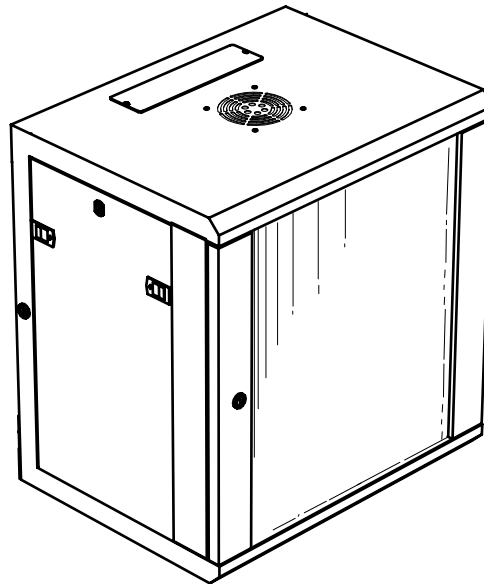

Wall Mount Cabinet
 (Fan Sold Separately)

Includes 10 Screws & Cage-Nuts
 for mounting equipment

Plan View

Front View

Back View

19" Rack Mount

**Front View
 Without Doors**

Side View Section

Side View

UNLESS OTHERWISE SPECIFIED
 DIMENSIONS ARE IN INCHES
 TOLERANCES
 2 PL DECIMALS ± .01
 3 PL DECIMALS ± .005

NEXT ASS'Y:

DATE: