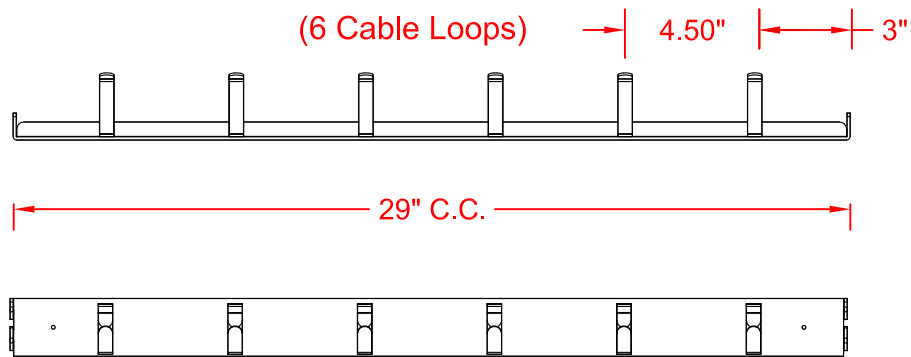

Cable Raceway For Hergo's 30"W Frame

Designed to Mount into the Vertical Slots of Hergo's 30"W Frame
 To Conceal and Manage Cables

UNLESS OTHERWISE SPECIFIED
 DIMENSIONS ARE IN INCHES
 TOLERANCES
 2 PL DECIMALS ± .01
 3 PL DECIMALS ± .005