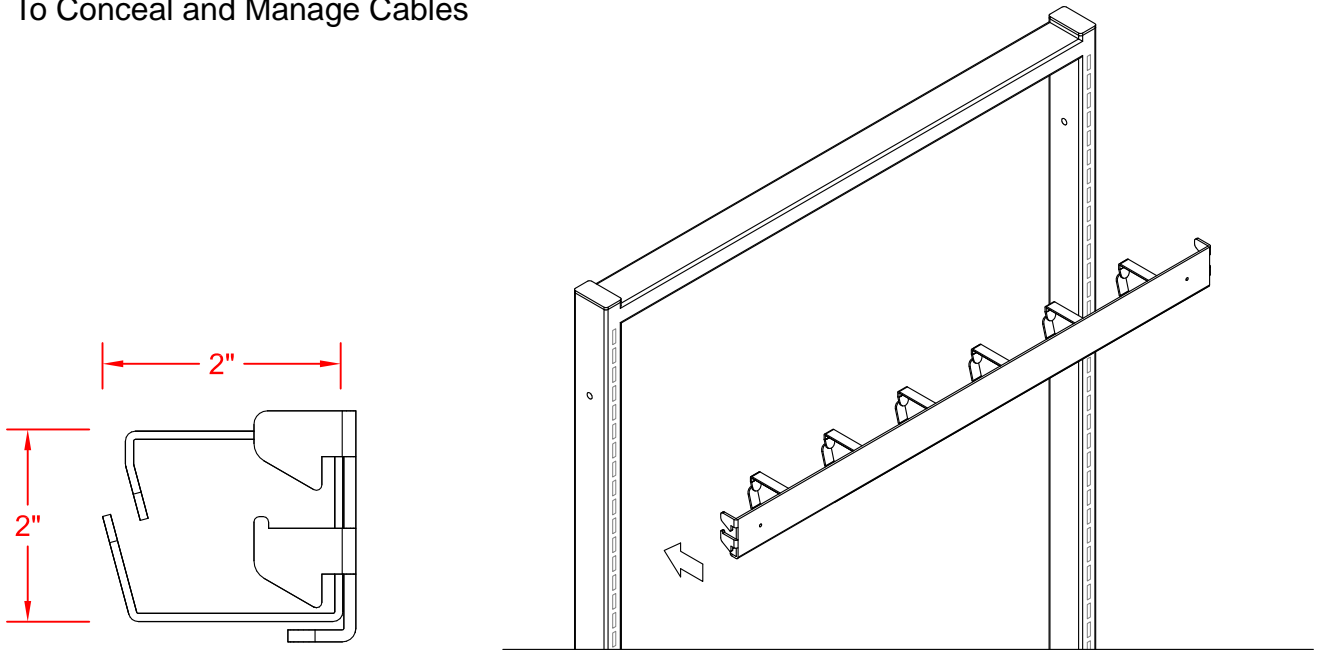

Cable Raceway For Hergo's 30"W Frame

Designed to Mount into the Vertical Slots of Hergo's 30"W Frame
 To Conceal and Manage Cables

UNLESS OTHERWISE SPECIFIED
 DIMENSIONS ARE IN INCHES
 TOLERANCES
 2 PL DECIMALS ± .01
 3 PL DECIMALS ± .005