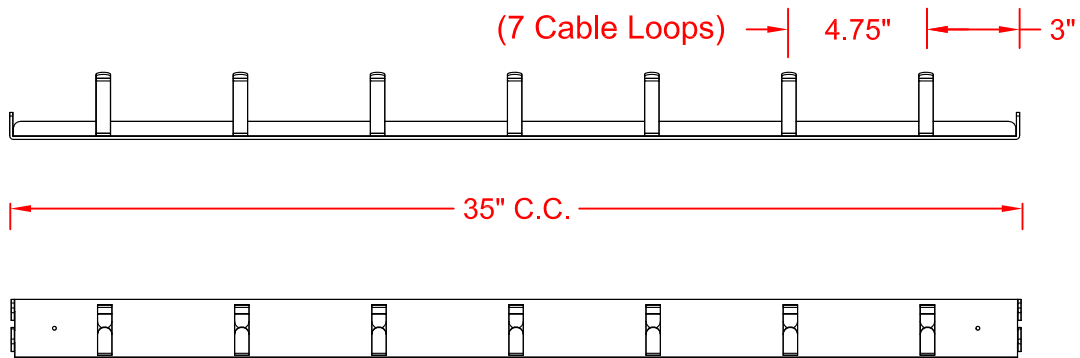

Cable Raceway For Hergo's 36"W Frame

Designed to Mount into the Vertical Slots of Hergo's 36"W Frame
 To Conceal and Manage Cables

UNLESS OTHERWISE SPECIFIED
 DIMENSIONS ARE IN INCHES
 TOLERANCES
 2 PL DECIMALS ± .01
 3 PL DECIMALS ± .005