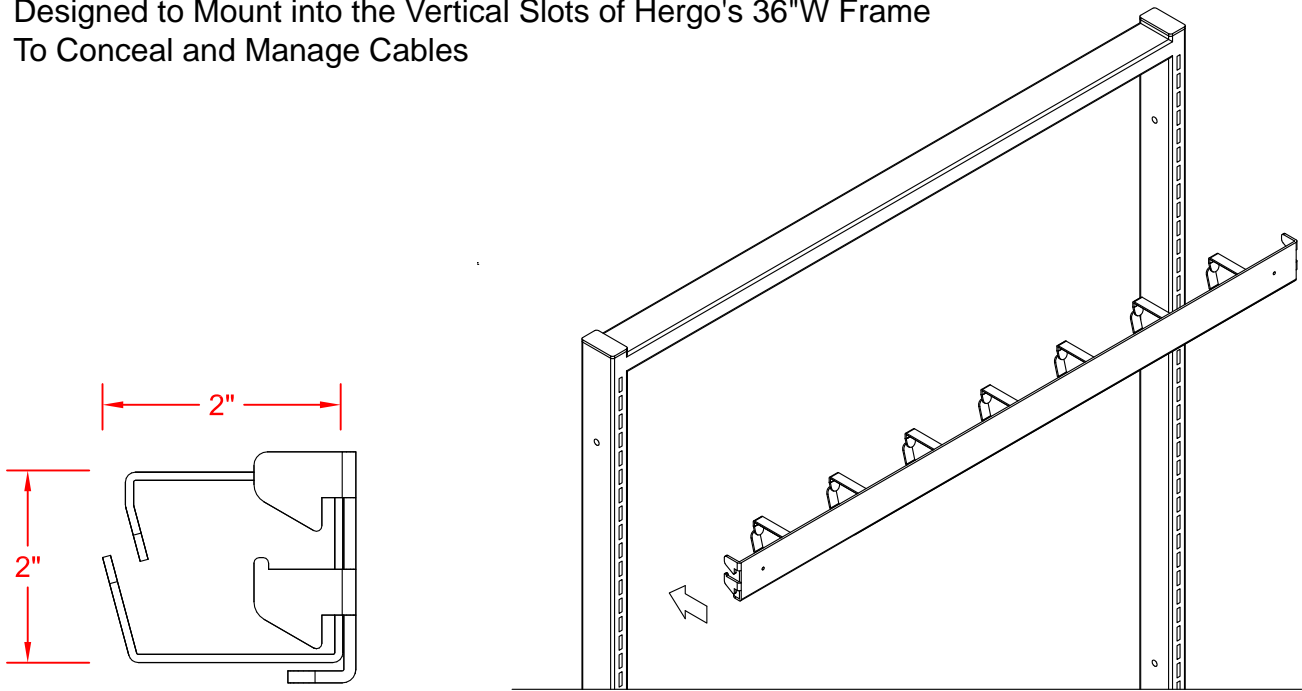

Cable Raceway For Hergo's 36"W Frame

Designed to Mount into the Vertical Slots of Hergo's 36"W Frame
 To Conceal and Manage Cables

UNLESS OTHERWISE SPECIFIED
 DIMENSIONS ARE IN INCHES
 TOLERANCES
 2 PL DECIMALS ± .01
 3 PL DECIMALS ± .005