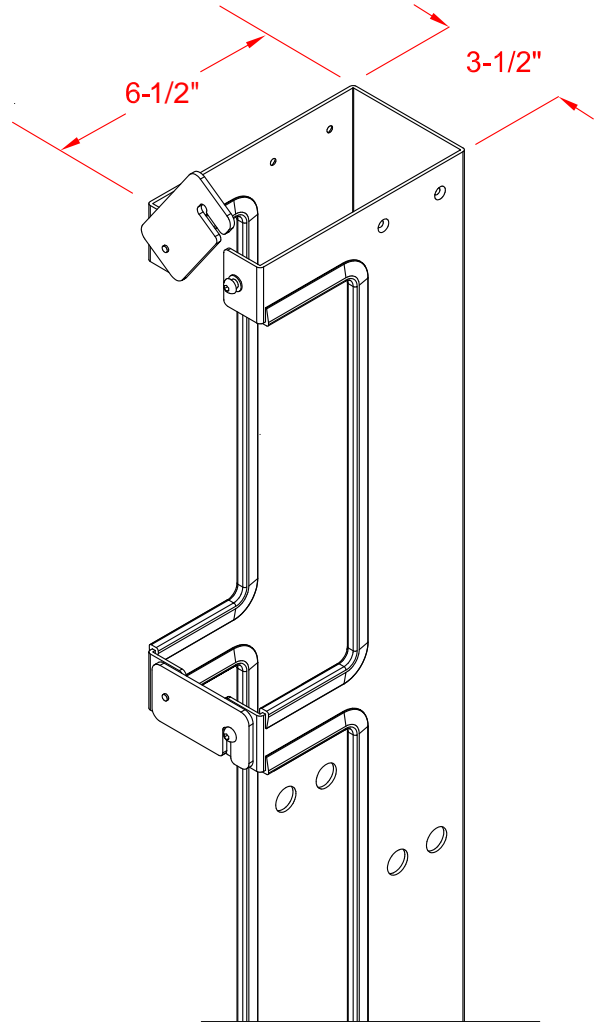

38-00304-000

Cable Raceway
Single Sided
3.5" W x 6.5"D

UNLESS OTHERWISE SPECIFIED
DIMENSIONS ARE IN INCHES
TOLERANCES
2 PL DECIMALS ± .01
3 PL DECIMALS ± .005

NEXT ASS'Y:

DATE: