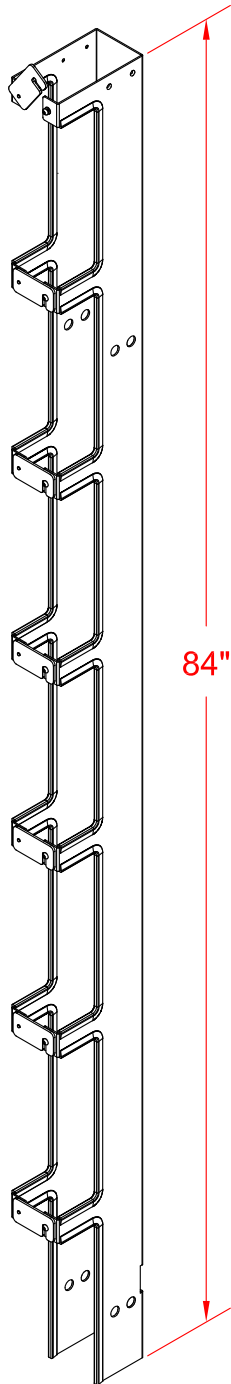

38-00304-000

Cable Raceway
Single Sided
3.5" W x 6.5"D

UNLESS OTHERWISE SPECIFIED
DIMENSIONS ARE IN INCHES
TOLERANCES
2 PL DECIMALS ± .01
3 PL DECIMALS ± .005

NEXT ASS'Y:

DATE: