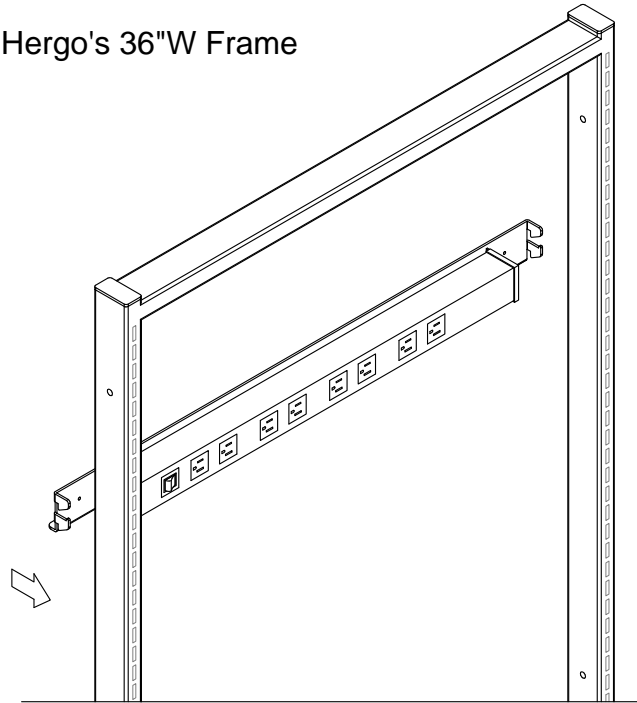

Plug-In 8 Outlet Center For Hergo's 36"W Frame

Designed to Mount into the Vertical Slots of Hergo's 36"W Frame
 Re-settable overload circuit breaker
 Meets UL 1363 standard, CSA Approved
 15 Amp, 120Volt
 Aluminum housing with gray finish
 15' 14/3 SJT black cord