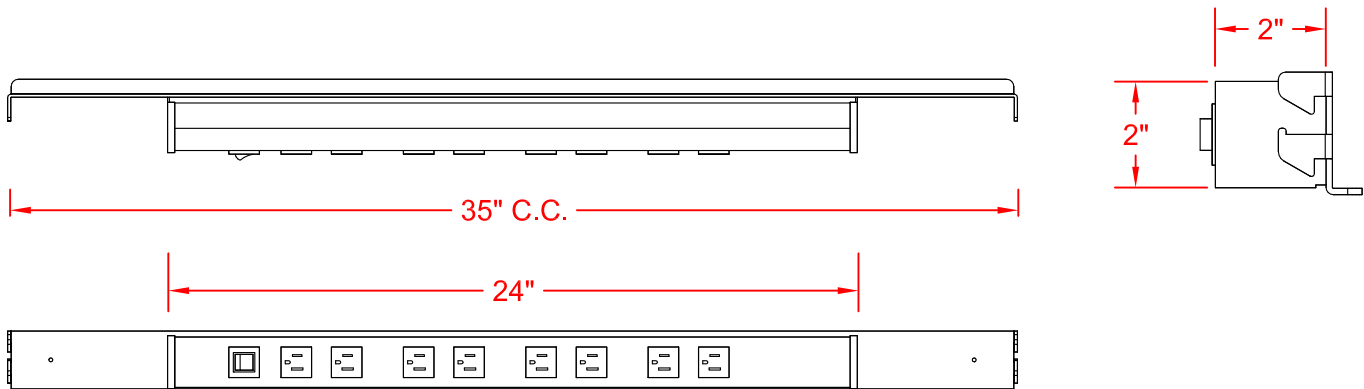

Plug-In 8 Outlet Center For Hergo's 36"W Frame

Designed to Mount into the Vertical Slots of Hergo's 36"W Frame
 Re-settable overload circuit breaker
 Meets UL 1363 standard, CSA Approved
 15 Amp, 120Volt
 Aluminum housing with gray finish
 15' 14/3 SJT black cord

UNLESS OTHERWISE SPECIFIED
 DIMENSIONS ARE IN INCHES
 TOLERANCES
 2 PL DECIMALS ± .01
 3 PL DECIMALS ± .005

NEXT ASS'Y:

DATE: