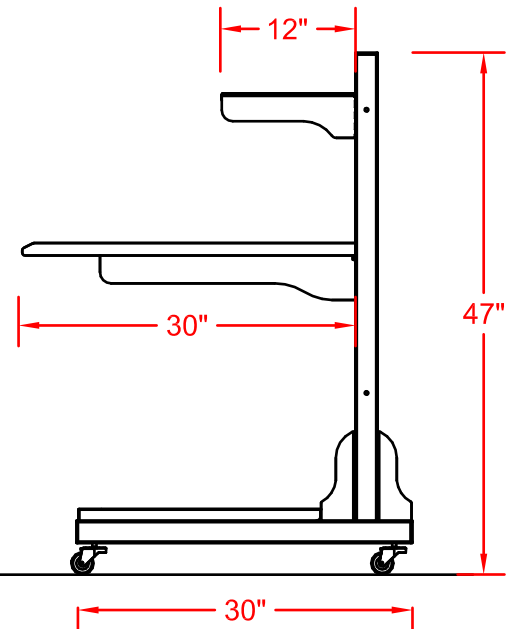

56-01 55TH AVENUE
MASPETH, NY 11378
888.222.7270
www.hergo.com

Standard Cart PN 95-00042-024

UNLESS OTHERWISE SPECIFIED
DIMENSIONS ARE IN INCHES
TOLERANCES
2 PL DECIMALS ± .01
3 PL DECIMALS ± .005

NEXT ASS'Y: