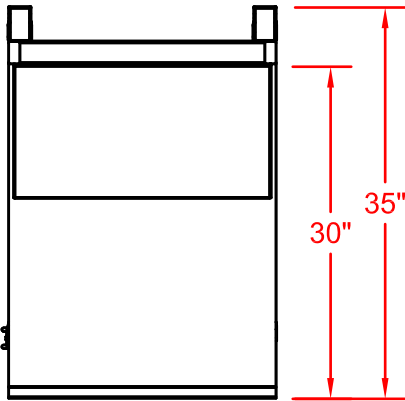

56-01 55TH AVENUE
MASPETH, NY 11378
888.222.7270
www.hergo.com

Standard Cart PN 95-00042-024

UNLESS OTHERWISE SPECIFIED
DIMENSIONS ARE IN INCHES
TOLERANCES
2 PL DECIMALS ± .01
3 PL DECIMALS ± .005

NEXT ASS'Y: