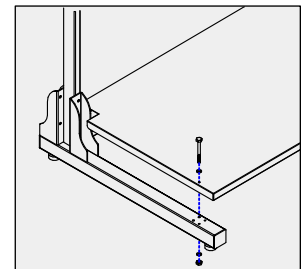

Item #	Illustration	Part Number	Qty.
1		10-00042-300 Frame 42"H x 30"W	1
2		11-00010-000 Leg 2" x 2" x 30"	2
3		28-00010-000 Caster	2
4		28-00012-000 Lockable Caster	2
5		13-00030-300 Desktop 30"W x 30"D	1
6		13-00810-000 Desktop Bracket Left	1
7		13-00812-000 Desktop Bracket Right	1
8		14-00316-300 Book Shelf Down Brkts. 30"W x 12"D	1
9		14-00520-3000 Leg Mounted Floor Shelf 30"W x 25"D	1

A Attach Caster to Legs as shown

B Attach Legs to Frame 2-3/4" Hex Hd. Bolts

C Attach the Desktop to the Desktop Brackets 1" x 1/4-20 Screw

D Attach the Leg Mounted Floor Shelf to Legs 3-1/2" Hex Hd. Bolt & Nut