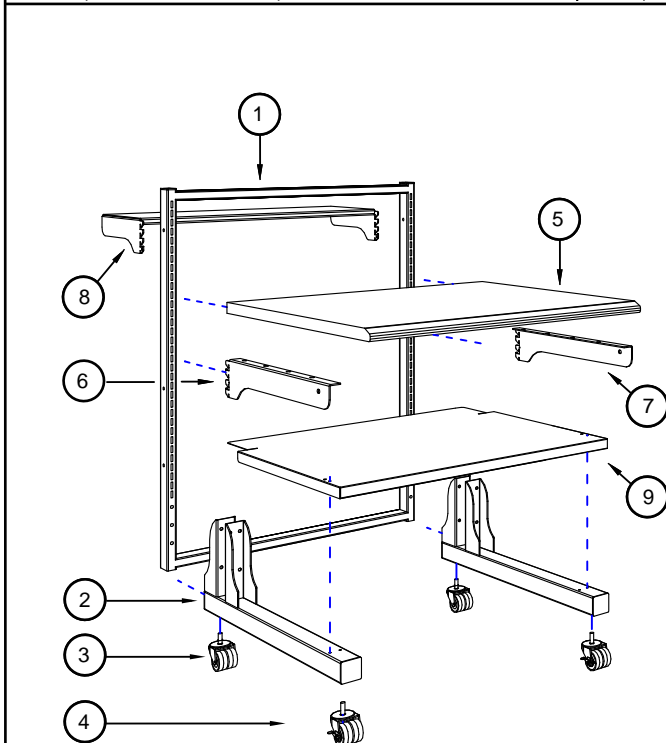

Item #	Illustration	Part Number	Qty.
1		10-00042-300 Frame 42"H x 30"W	1
2		11-00010-000 Leg 2" x 2" x 30"	2
3		28-00010-000 Caster	2
4		28-00012-000 Lockable Caster	2
5		13-00030-300 Desktop 30"W x 30"D	1
6		13-00810-000 Desktop Bracket Left	1
7		13-00812-000 Desktop Bracket Right	1
8		14-00316-300 Book Shelf Down Brkts. 30"W x 12"D	1
9		14-00520-3000 Leg Mounted Floor Shelf 30"W x 25"D	1

A Attach Caster to Legs as shown

B Attach Legs to Frame 2-3/4" Hex Hd. Bolts

C Attach the Desktop to the Desktop Brackets 1" x 1/4-20 Screw

D Attach the Leg Mounted Floor Shelf to Legs 3-1/2" Hex Hd. Bolt & Nut