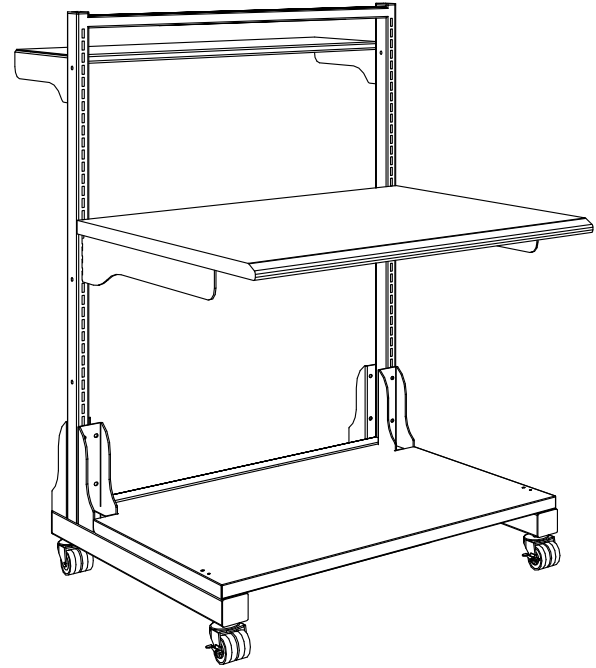

Item #	Illustration	Part Number	Qty.
1		10-00042-300 Frame 42"H x 30"W	1
2		11-00010-000 Leg 2" x 2" x 30"	2
3		28-00010-000 Caster	2
4		28-00012-000 Lockable Caster	2
5		13-00030-300 Desktop 30"W x 30"D	1
6		13-00810-000 Desktop Bracket Left	1
7		13-00812-000 Desktop Bracket Right	1
8		14-00316-300 Book Shelf Down Brkts. 30"W x 12"D	1
9		14-00520-3000 Leg Mounted Floor Shelf 30"W x 25"D	1

A Attach Caster to Legs as shown

B Attach Legs to Frame 2-3/4" Hex Hd. Bolts

C Attach the Desktop to the Desktop Brackets 1" x 1/4-20 Screw

D Attach the Leg Mounted Floor Shelf to Legs 3-1/2" Hex Hd. Bolt & Nut