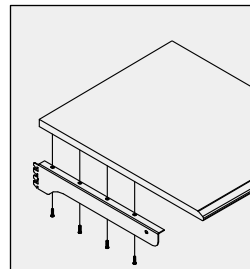

Item #	Illustration	Part Number	Qty.
1		10-00042-300 Frame 42"H x 30"W	1
2		11-00010-000 Leg 2" x 2" x 30"	2
3		28-00010-000 Caster	2
4		28-00012-000 Lockable Caster	2
5		13-00030-300 Desktop 30"W x 30"D	1
6		13-00810-000 Desktop Bracket Left	1
7		13-00812-000 Desktop Bracket Right	1
8		14-00316-300 Book Shelf Down Brkts. 30"W x 12"D	1
9		14-00520-3000 Leg Mounted Floor Shelf 30"W x 25"D	1

A Attach Caster to Legs as shown

B Attach Legs to Frame 2-3/4" Hex Hd. Bolts

C Attach the Desktop to the Desktop Brackets 1" x 1/4-20 Screw

D Attach the Leg Mounted Floor Shelf to Legs 3-1/2" Hex Hd. Bolt & Nut