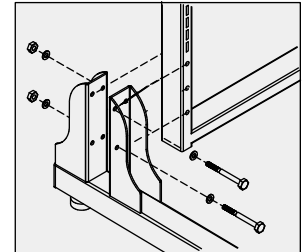

Item #	Illustration	Part Number	Qty.
1		10-00042-300 Frame 42"H x 30"W	1
2		11-00010-000 Leg 2" x 2" x 30"	2
3		28-00010-000 Caster	2
4		28-00012-000 Lockable Caster	2
5		13-00030-300 Desktop 30"W x 30"D	1
6		13-00810-000 Desktop Bracket Left	1
7		13-00812-000 Desktop Bracket Right	1
8		14-00316-300 Book Shelf Down Brkts. 30"W x 12"D	1
9		14-00520-3000 Leg Mounted Floor Shelf 30"W x 25"D	1

A Attach Caster to Legs as shown

B Attach Legs to Frame 2-3/4" Hex Hd. Bolts

C Attach the Desktop to the Desktop Brackets 1" x 1/4-20 Screw

D Attach the Leg Mounted Floor Shelf to Legs 3-1/2" Hex Hd. Bolt & Nut