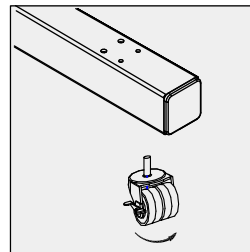

Item #	Illustration	Part Number	Qty.
1		10-00042-300 Frame 42"H x 30"W	1
2		11-00010-000 Leg 2" x 2" x 30"	2
3		28-00010-000 Caster	2
4		28-00012-000 Lockable Caster	2
5		13-00030-300 Desktop 30"W x 30"D	1
6		13-00810-000 Desktop Bracket Left	1
7		13-00812-000 Desktop Bracket Right	1
8		14-00316-300 Book Shelf Down Brkts. 30"W x 12"D	1
9		14-00520-3000 Leg Mounted Floor Shelf 30"W x 25"D	1

A Attach Caster to Legs as shown

B Attach Legs to Frame 2-3/4" Hex Hd. Bolts

C Attach the Desktop to the Desktop Brackets 1" x 1/4-20 Screw

D Attach the Leg Mounted Floor Shelf to Legs 3-1/2" Hex Hd. Bolt & Nut