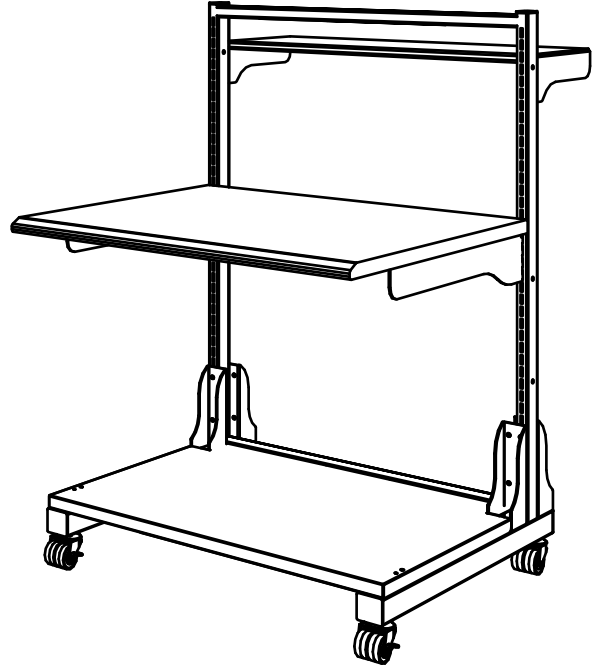

56-01 55TH AVENUE
MASPETH, NY 11378
888.222.7270
www.hergo.com

Standard Cart PN 95-00042-030

UNLESS OTHERWISE SPECIFIED
DIMENSIONS ARE IN INCHES
TOLERANCES
2 PL DECIMALS ± .01
3 PL DECIMALS ± .005

NEXT ASS'Y: