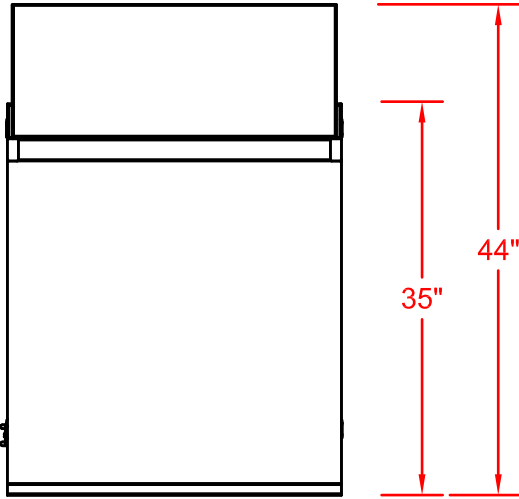

56-01 55TH AVENUE
MASPETH, NY 11378
888.222.7270
www.hergo.com

Standard Cart PN 95-00042-030

UNLESS OTHERWISE SPECIFIED
DIMENSIONS ARE IN INCHES
TOLERANCES
2 PL DECIMALS ± .01
3 PL DECIMALS ± .005

NEXT ASS'Y: