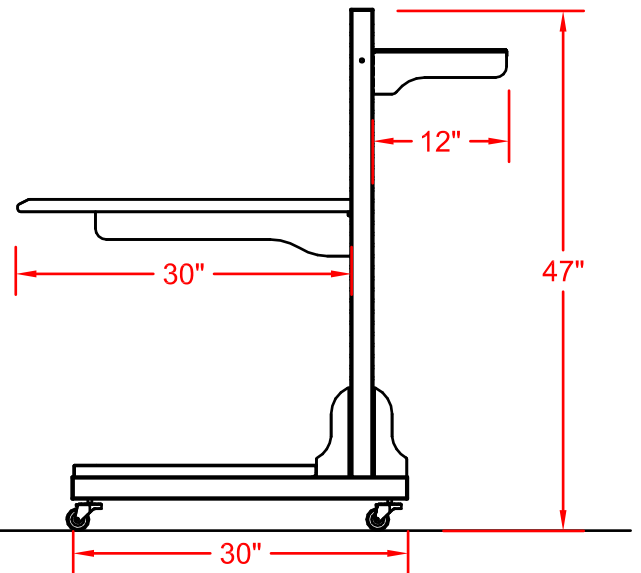

56-01 55TH AVENUE
MASPETH, NY 11378
888.222.7270
www.hergo.com

Standard Cart PN 95-00042-030

UNLESS OTHERWISE SPECIFIED
DIMENSIONS ARE IN INCHES
TOLERANCES
2 PL DECIMALS ± .01
3 PL DECIMALS ± .005

NEXT ASS'Y: