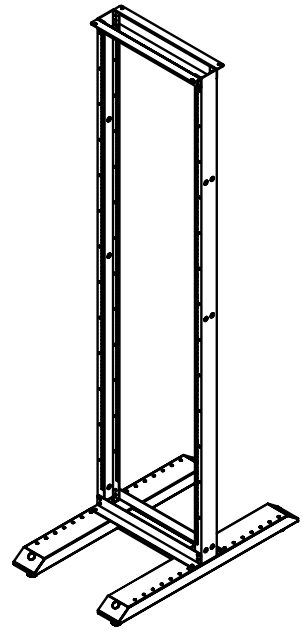

# Super Relay Rack PN 95-00125-030

## Plan View

## Front elevation