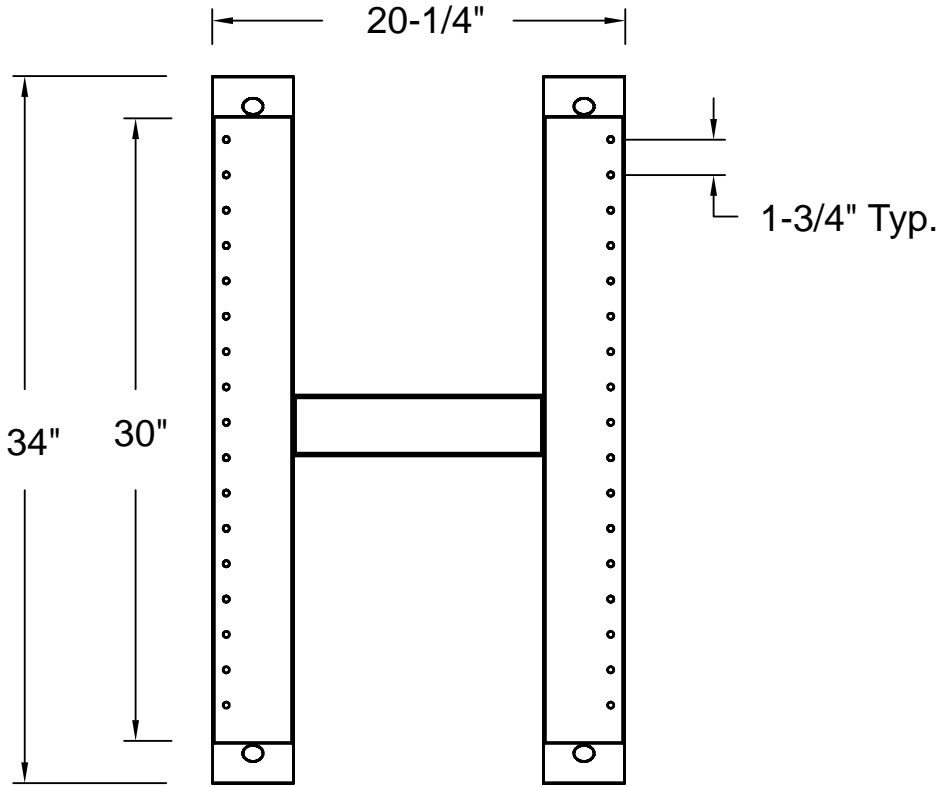

# Super Relay Rack PN 95-00125-030

## Plan View

### A = Height

Plain Height = 84"

With Gliders = 85"

With Casters = 86-1/2"

UNLESS OTHERWISE SPECIFIED  
 DIMENSIONS ARE IN INCHES  
 TOLERANCES  
 2 PL DECIMALS ± .01  
 3 PL DECIMALS ± .005