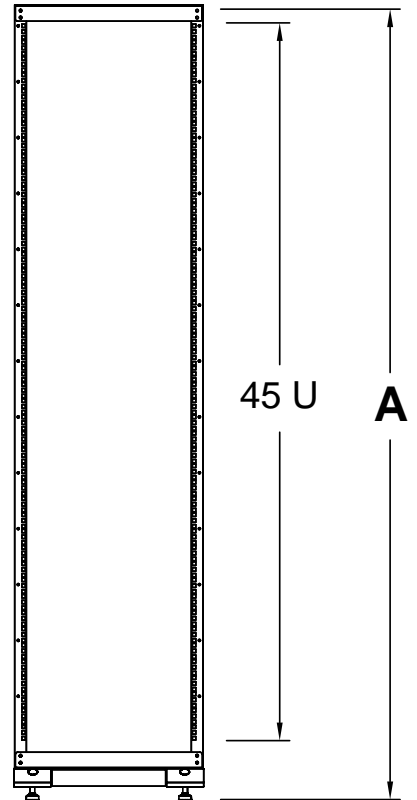

# Super Relay Rack PN 95-00125-030

## Plan View