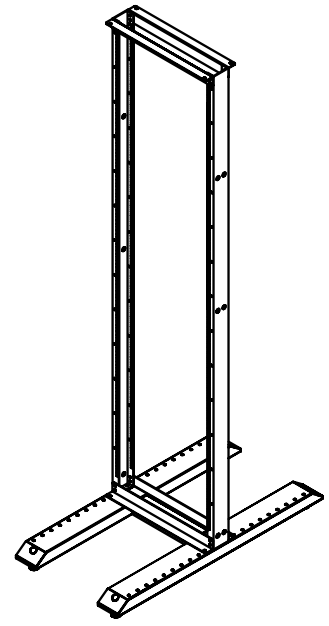

# Super Relay Rack PN 95-00125-036

## Plan View

## Front elevation

**A = Height**

Plain Height = 84"

With Gliders = 85"

With Casters = 86-1/2"

UNLESS OTHERWISE SPECIFIED  
 DIMENSIONS ARE IN INCHES  
 TOLERANCES  
 2 PL DECIMALS ± .01  
 3 PL DECIMALS ± .005