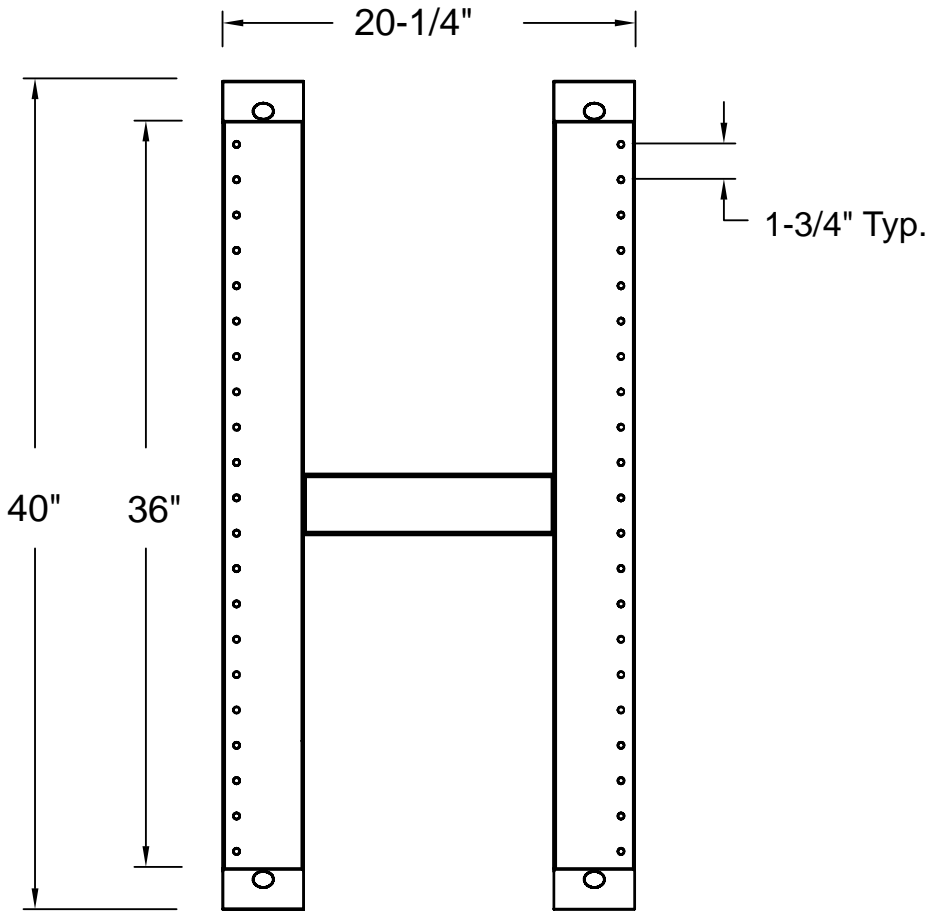

# Super Relay Rack PN 95-00125-036

## Plan View

## Front elevation

**A = Height**

Plain Height = 84"

With Gliders = 85"

With Casters = 86-1/2"

UNLESS OTHERWISE SPECIFIED  
 DIMENSIONS ARE IN INCHES  
 TOLERANCES  
 2 PL DECIMALS ± .01  
 3 PL DECIMALS ± .005