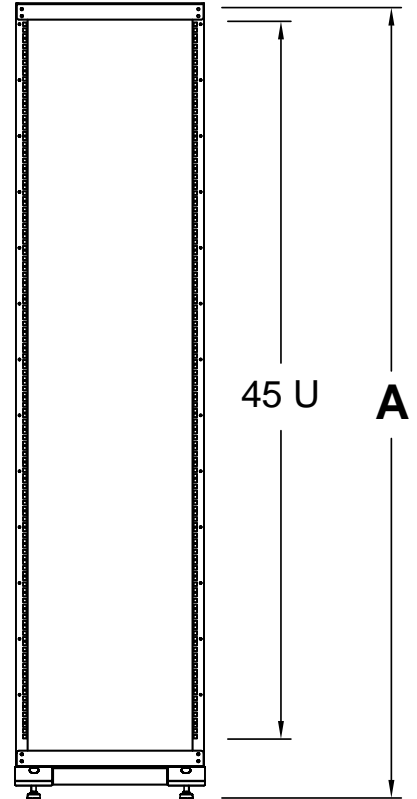

# Super Relay Rack PN 95-00125-036

## Plan View