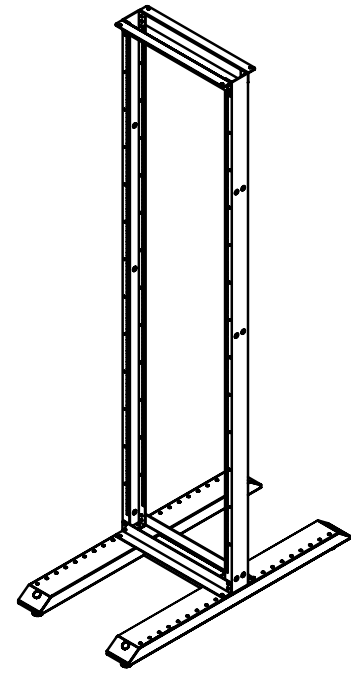

56-01 55TH AVENUE
 MASPETH, NY 11378
 888.222.7270
 www.hergo.com

Super Relay Rack PN 95-00125-042

Plan View

Front elevation

A = Height

Plain Height = 84"

With Gliders = 85"

With Casters = 86-1/2"

UNLESS OTHERWISE SPECIFIED
 DIMENSIONS ARE IN INCHES
 TOLERANCES
 2 PL DECIMALS ± .01
 3 PL DECIMALS ± .005

NEXT ASS'Y:

Super Rely Rack 95-00125-042

Date: 12/23/02

hergo