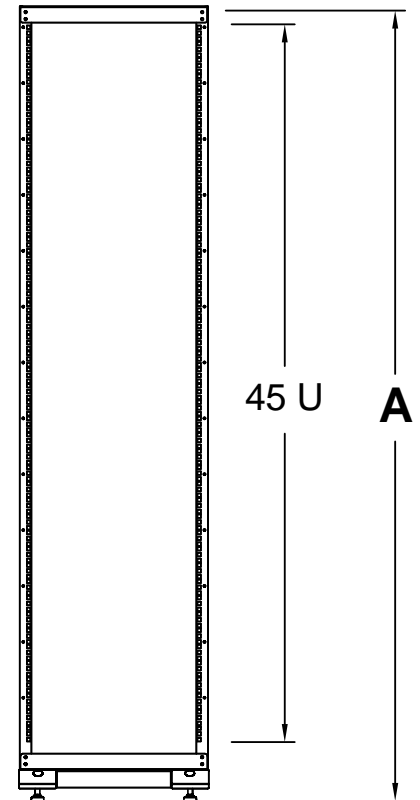

56-01 55TH AVENUE
 MASPETH, NY 11378
 888.222.7270
 www.hergo.com

Super Relay Rack PN 95-00125-042

Plan View

Front elevation

A = Height

Plain Height = 84"

With Gliders = 85"

With Casters = 86-1/2"

UNLESS OTHERWISE SPECIFIED
 DIMENSIONS ARE IN INCHES
 TOLERANCES
 2 PL DECIMALS ± .01
 3 PL DECIMALS ± .005

NEXT ASS'Y:

Super Rely Rack 95-00125-042

Date: 12/23/02

hergo