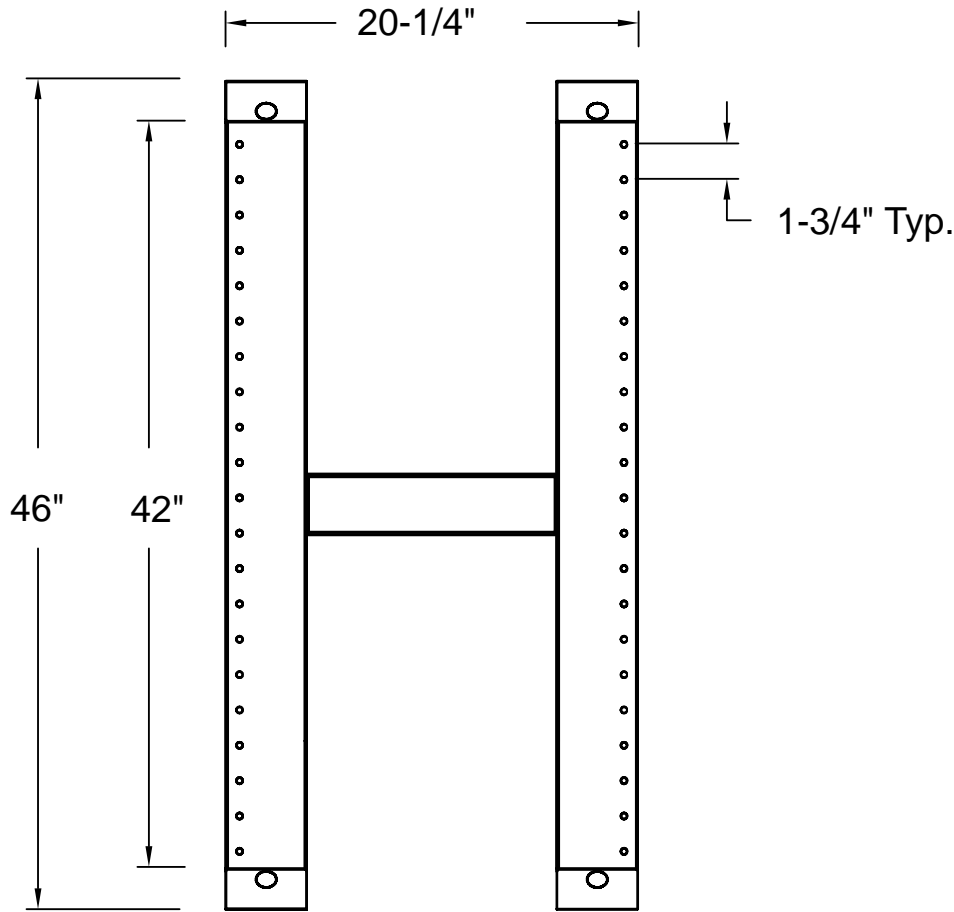

56-01 55TH AVENUE
 MASPETH, NY 11378
 888.222.7270
 www.hergo.com

Super Relay Rack PN 95-00125-042

Plan View

Front elevation

A = Height

Plain Height = 84"

With Gliders = 85"

With Casters = 86-1/2"

UNLESS OTHERWISE SPECIFIED
 DIMENSIONS ARE IN INCHES
 TOLERANCES
 2 PL DECIMALS ± .01
 3 PL DECIMALS ± .005

NEXT ASS'Y:

Super Rely Rack 95-00125-042

Date: 12/23/02

hergo