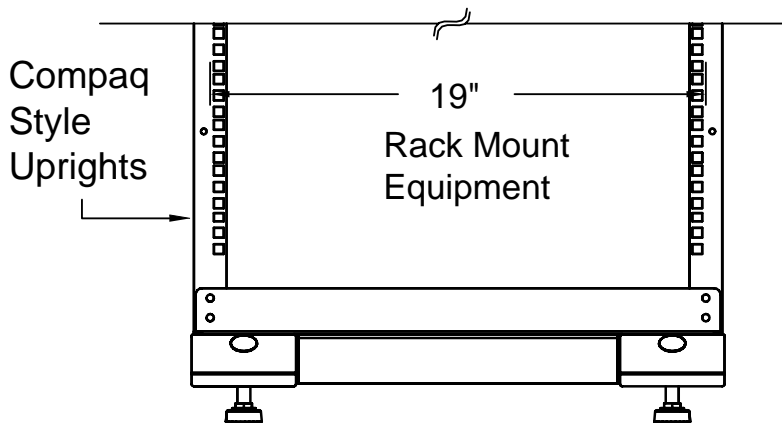

56-01 55TH AVENUE
 MASPETH, NY 11378
 888.222.7270
 www.hergo.com

Super Relay Rack PN 95-00125-042

Plan View

Front elevation

A = Height

Plain Height = 84"

With Gliders = 85"

With Casters = 86-1/2"

UNLESS OTHERWISE SPECIFIED
 DIMENSIONS ARE IN INCHES
 TOLERANCES
 2 PL DECIMALS ± .01
 3 PL DECIMALS ± .005

NEXT ASS'Y:

Super Rely Rack 95-00125-042

Date: 12/23/02

hergo