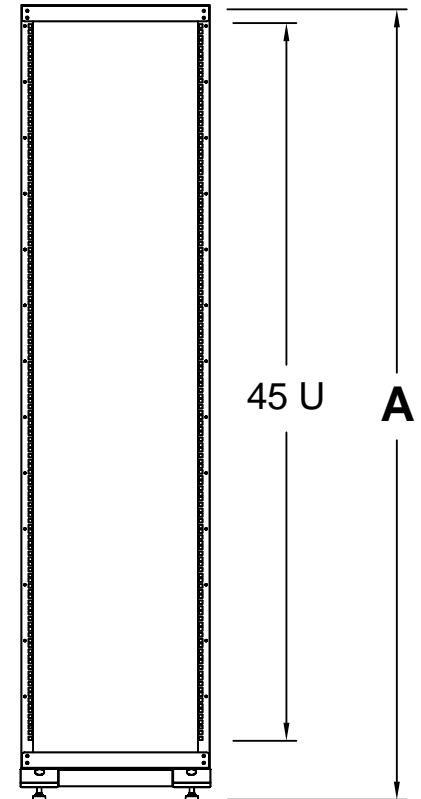

Front elevation

A = Height

Plain Height = 84"

With Gliders = 85"

With Casters = 86-1/2"

UNLESS OTHERWISE SPECIFIED
DIMENSIONS ARE IN INCHES
TOLERANCES
2 PL DECIMALS ± .01
3 PL DECIMALS ± .005

NEXT ASS'Y:

Super Rely Rack 95-00126-024

Date: 12/23/02