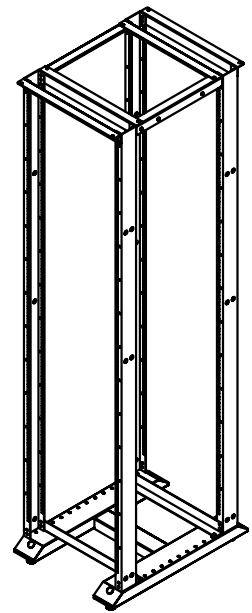

# Super Relay Rack PN 95-00126-024

## Plan View

## Front elevation