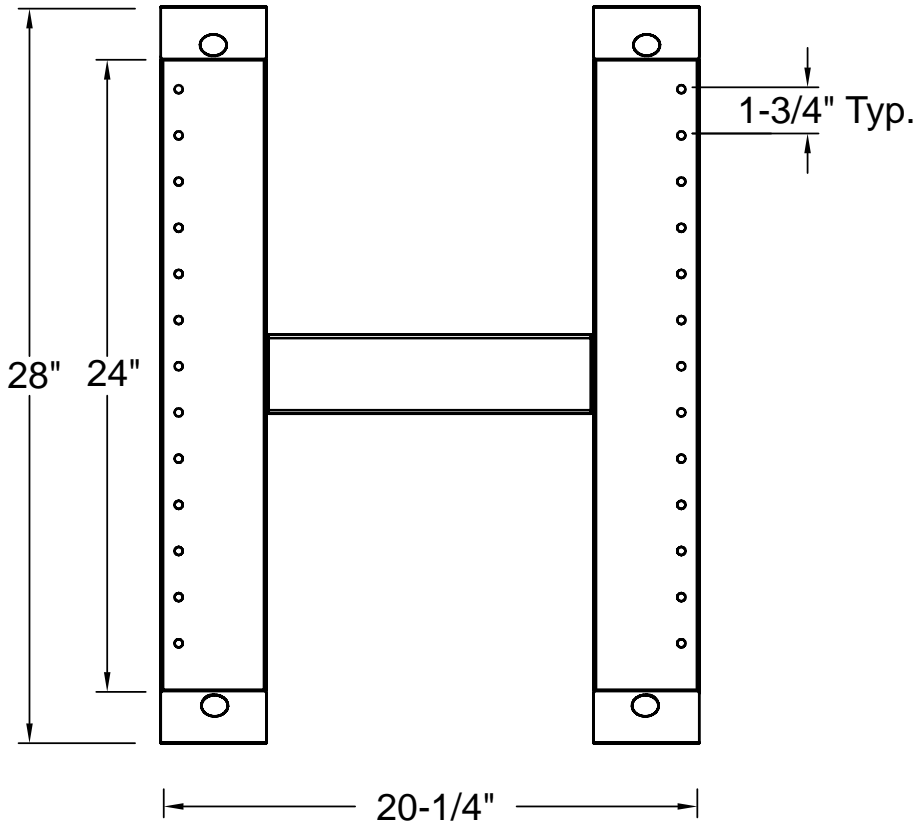

# Super Relay Rack PN 95-00126-024

## Plan View

### A = Height

Plain Height = 84"

With Gliders = 85"

With Casters = 86-1/2"

UNLESS OTHERWISE SPECIFIED  
 DIMENSIONS ARE IN INCHES  
 TOLERANCES  
 2 PL DECIMALS ± .01  
 3 PL DECIMALS ± .005