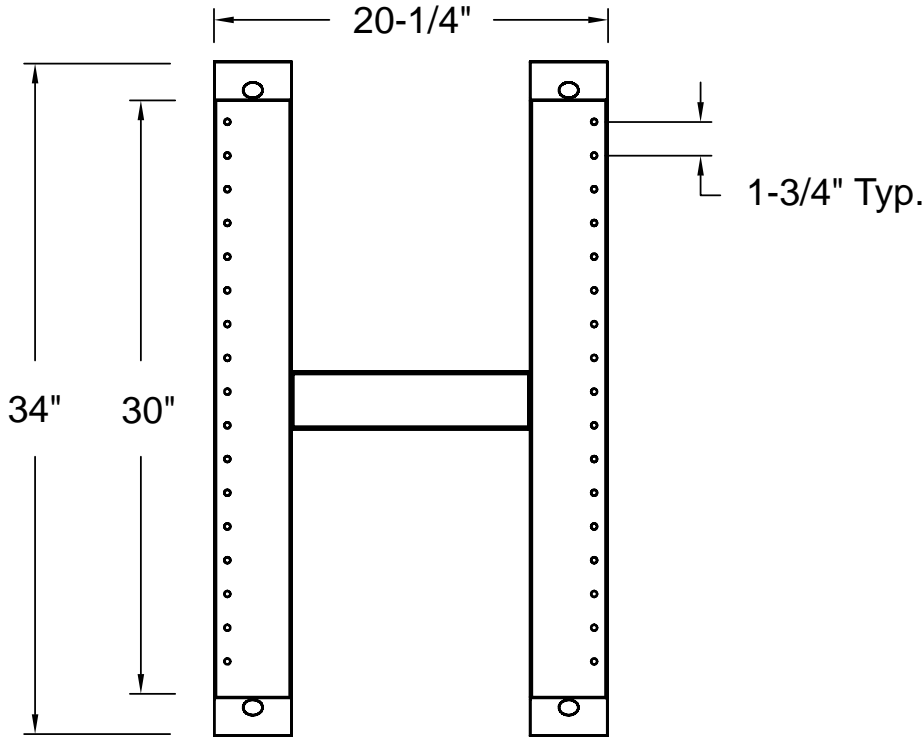

# Super Relay Rack PN 95-00126-030

## Plan View

## Front elevation

**A = Height**

Plain Height = 84"

With Gliders = 85"

With Casters = 86-1/2"

UNLESS OTHERWISE SPECIFIED  
 DIMENSIONS ARE IN INCHES  
 TOLERANCES  
 2 PL DECIMALS ± .01  
 3 PL DECIMALS ± .005