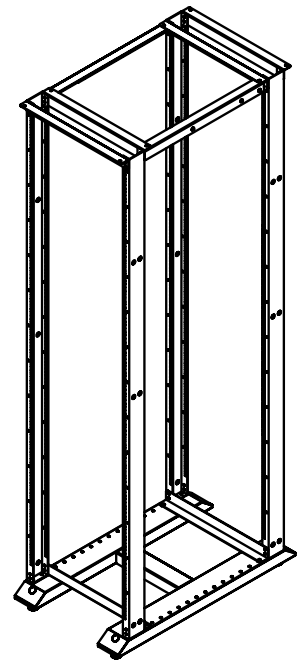

# Super Relay Rack PN 95-00126-030

## Plan View

## Front elevation

**A = Height**

Plain Height = 84"

With Gliders = 85"

With Casters = 86-1/2"

UNLESS OTHERWISE SPECIFIED  
 DIMENSIONS ARE IN INCHES  
 TOLERANCES  
 2 PL DECIMALS ± .01  
 3 PL DECIMALS ± .005