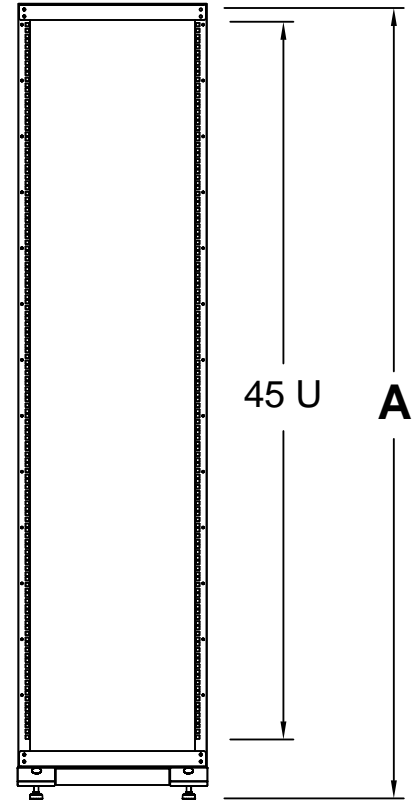

# Super Relay Rack PN 95-00126-030

## Plan View

## Front elevation

**A = Height**

Plain Height = 84"

With Gliders = 85"

With Casters = 86-1/2"

UNLESS OTHERWISE SPECIFIED  
 DIMENSIONS ARE IN INCHES  
 TOLERANCES  
 2 PL DECIMALS ± .01  
 3 PL DECIMALS ± .005