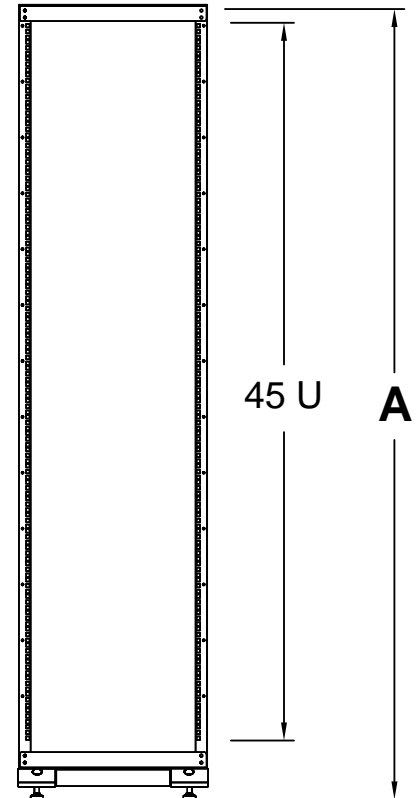

56-01 55TH AVENUE
 MASPETH, NY 11378
 888.222.7270
 www.hergo.com

Super Relay Rack PN 95-00126-036

Plan View

Front elevation

A = Height

Plain Height = 84"

With Gliders = 85"

With Casters = 86-1/2"

UNLESS OTHERWISE SPECIFIED
 DIMENSIONS ARE IN INCHES
 TOLERANCES
 2 PL DECIMALS ± .01
 3 PL DECIMALS ± .005

NEXT ASS'Y:

Super Rely Rack 95-00126-036
 Date: 12/23/02