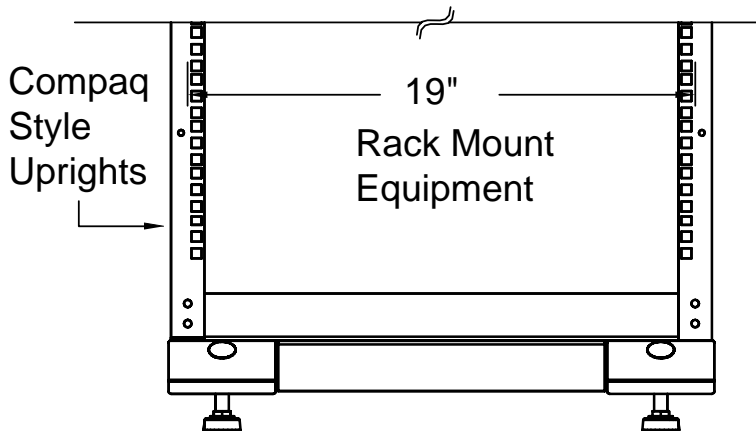

56-01 55TH AVENUE
 MASPETH, NY 11378
 888.222.7270
 www.hergo.com

Super Relay Rack PN 95-00126-036

Plan View

Front elevation

A = Height

Plain Height = 84"

With Gliders = 85"

With Casters = 86-1/2"

UNLESS OTHERWISE SPECIFIED
 DIMENSIONS ARE IN INCHES
 TOLERANCES
 2 PL DECIMALS ± .01
 3 PL DECIMALS ± .005

NEXT ASS'Y:

Super Rely Rack 95-00126-036
 Date: 12/23/02