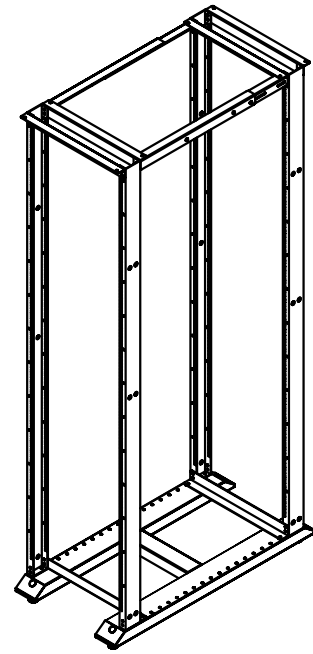

56-01 55TH AVENUE
 MASPETH, NY 11378
 888.222.7270
 www.hergo.com

Super Relay Rack PN 95-00126-036

Plan View

Front elevation

A = Height

Plain Height = 84"

With Gliders = 85"

With Casters = 86-1/2"

UNLESS OTHERWISE SPECIFIED
 DIMENSIONS ARE IN INCHES
 TOLERANCES
 2 PL DECIMALS ± .01
 3 PL DECIMALS ± .005

NEXT ASS'Y:

Super Rely Rack 95-00126-036
 Date: 12/23/02