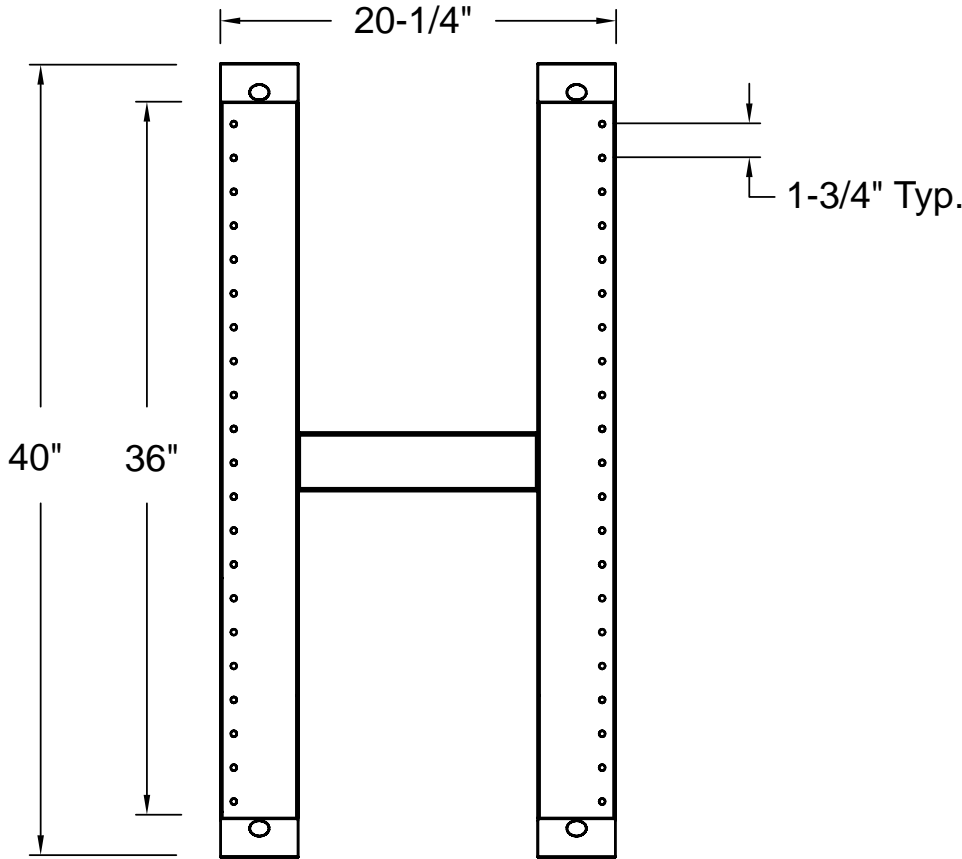

56-01 55TH AVENUE
 MASPETH, NY 11378
 888.222.7270
 www.hergo.com

Super Relay Rack PN 95-00126-036

Plan View

Front elevation

A = Height

Plain Height = 84"

With Gliders = 85"

With Casters = 86-1/2"

UNLESS OTHERWISE SPECIFIED
 DIMENSIONS ARE IN INCHES
 TOLERANCES
 2 PL DECIMALS ± .01
 3 PL DECIMALS ± .005

NEXT ASS'Y:

Super Rely Rack 95-00126-036
 Date: 12/23/02