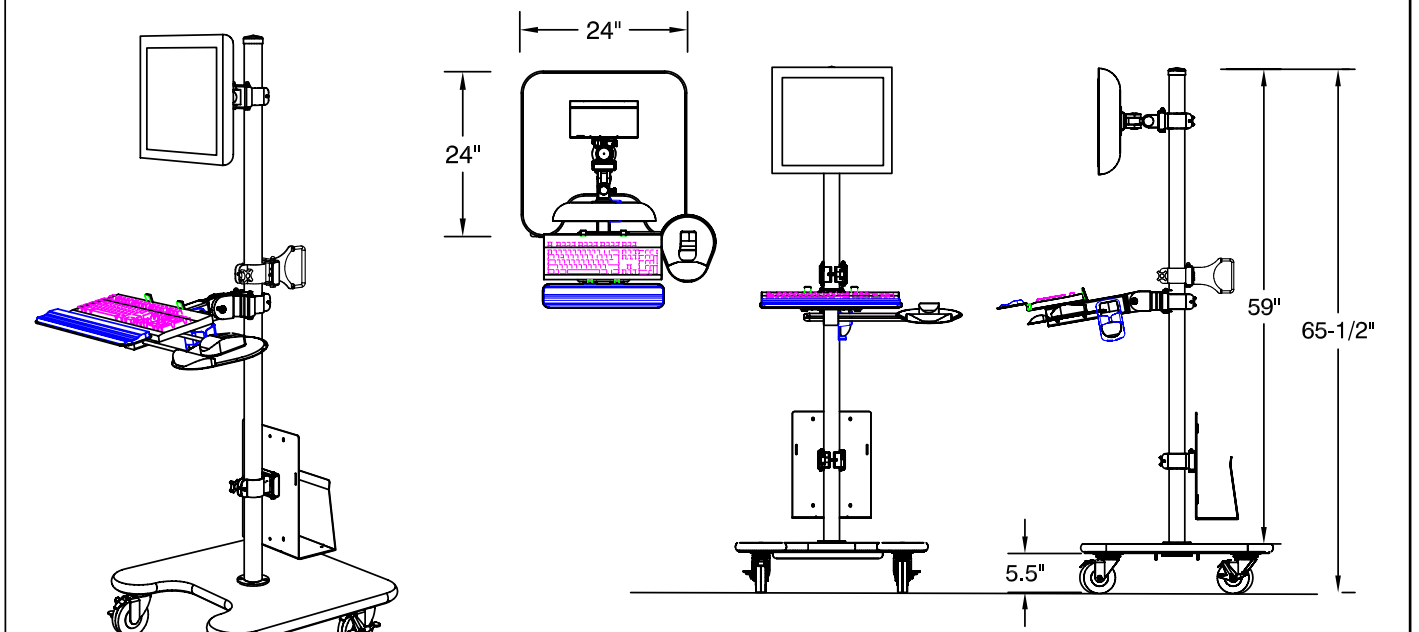

Item #	Illustration	Part Number & Description	Qty.
1		94-00152-000 60" Post with Flat Base	1
2	 <i>Includes hardware</i>	LA-17NQ 15-00049-170 Flat Panel Post Mount <i>Includes 100mm plate</i>	1
3		KA-01A-NQ 15-00051-000 Keyboard/Mouse Holder	1
4	 <i>Includes hardware</i>	15-00202-000 Adjustable CPU Holder	1
5		15-00220-024 Easy Mount Comfort Grip Handle	1

Details on above assemblies are included with each shipment. To view or print from web, see Option Pages.

UNLESS OTHERWISE SPECIFIED
 DIMENSIONS ARE IN INCHES
 TOLERANCES
 2 PL DECIMALS ± .01
 3 PL DECIMALS ± .005