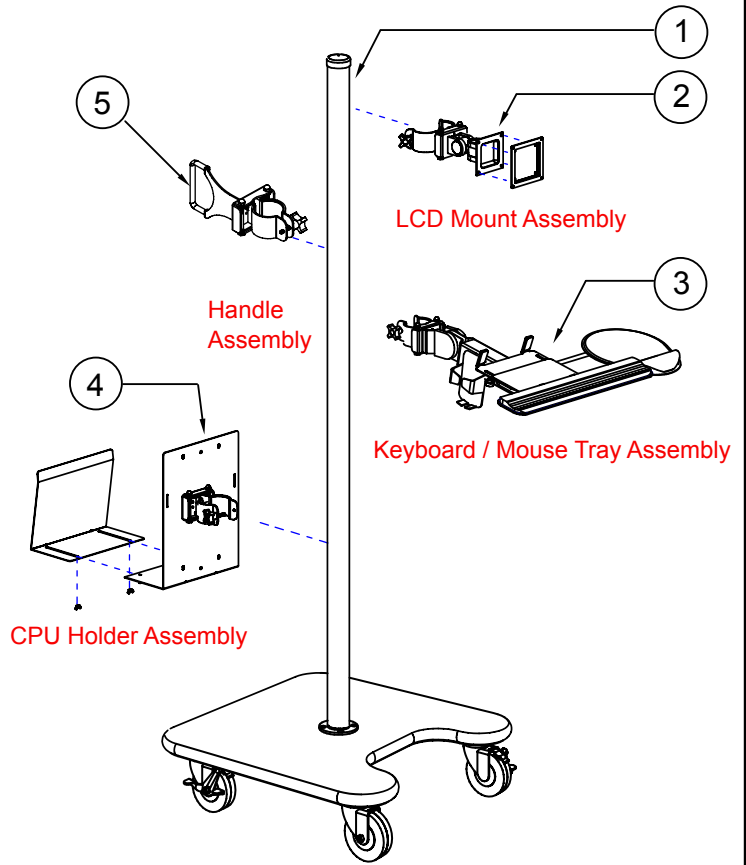

Item #	Illustration	Part Number & Description	Qty.
1		94-00152-000 60" Post with Flat Base	1
2	 <i>Includes hardware</i>	LA-17NQ 15-00049-170 Flat Panel Post Mount <i>Includes 100mm plate</i>	1
3		KA-01A-NQ 15-00051-000 Keyboard/Mouse Holder	1
4	 <i>Includes hardware</i>	15-00202-000 Adjustable CPU Holder	1
5		15-00220-024 Easy Mount Comfort Grip Handle	1

Details on above assemblies are included with each shipment. To view or print from web, see Option Pages.

UNLESS OTHERWISE SPECIFIED
 DIMENSIONS ARE IN INCHES
 TOLERANCES
 2 PL DECIMALS ± .01
 3 PL DECIMALS ± .005