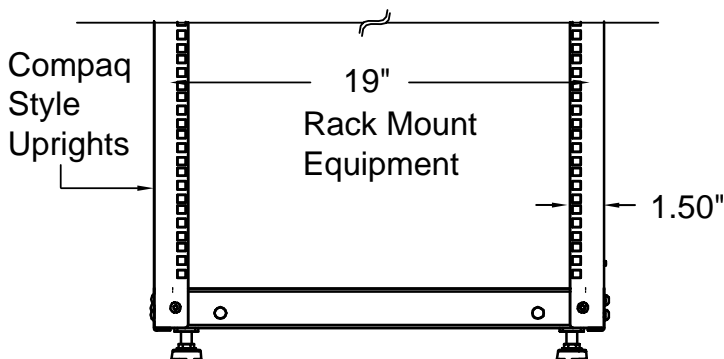

iRack-42U

Product #	Description	Depth
95-00242-024	42U iRack	24"
95-00242-030	42U iRack	30"
95-00242-036	42U iRack	36"

Plan View

Front Elevation

A = Height
 Plain Height = 78"
 With Gliders = 79"
 With Casters = 81"

UNLESS OTHERWISE SPECIFIED
 DIMENSIONS ARE IN INCHES
 TOLERANCES
 2 PL DECIMALS ± .01
 3 PL DECIMALS ± .005

NEXT ASS'Y:
 iRack
 Date: 06/28/06