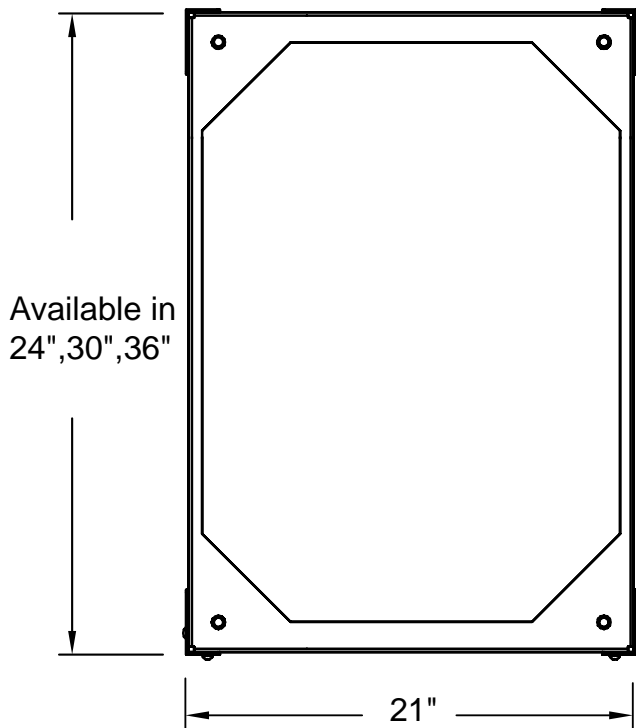

iRack-42U

Product #	Description	Depth
95-00242-024	42U iRack	24"
95-00242-030	42U iRack	30"
95-00242-036	42U iRack	36"

Plan View

Front Elevation

A = Height
 Plain Height = 78"
 With Gliders = 79"
 With Casters = 81"

UNLESS OTHERWISE SPECIFIED
 DIMENSIONS ARE IN INCHES
 TOLERANCES
 2 PL DECIMALS ± .01
 3 PL DECIMALS ± .005

NEXT ASS'Y:
 iRack
 Date: 06/28/06