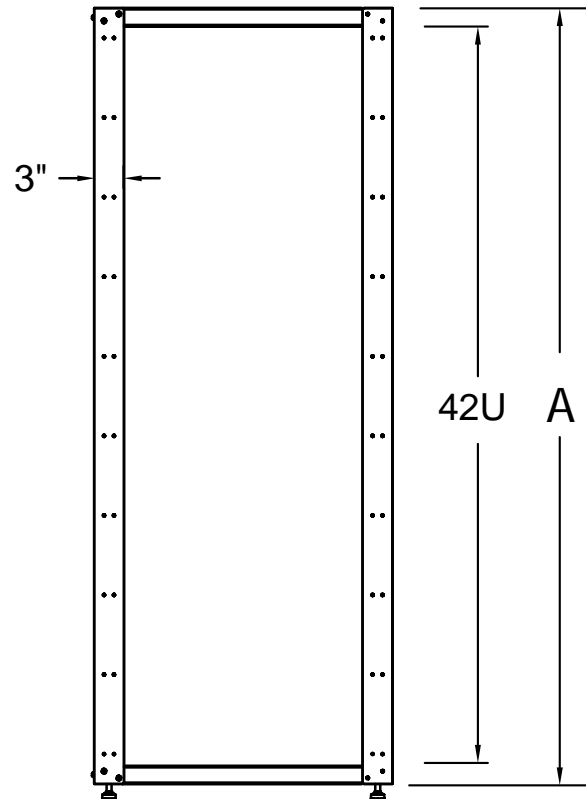

iRack-42U

Product #	Description	Depth
95-00242-024	42U iRack	24"
95-00242-030	42U iRack	30"
95-00242-036	42U iRack	36"

Plan View

Front Elevation

A = Height
 Plain Height = 78"
 With Gliders = 79"
 With Casters = 81"

UNLESS OTHERWISE SPECIFIED
 DIMENSIONS ARE IN INCHES
 TOLERANCES
 2 PL DECIMALS ± .01
 3 PL DECIMALS ± .005

NEXT ASS'Y:
 iRack
 Date: 06/28/06