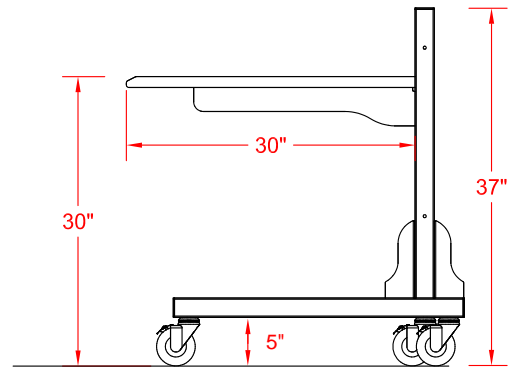

Item #	Illustration	Part Number	Qty.	Item #	Illustration	Part Number	Qty.
1		10-00030-360 Frame 30"H x 36"W	2	5		13-00810-000 Desktop Bracket Left	1
2		11-00010-000 Leg 2" x 2" x 30"	2	6		13-00812-000 Desktop Bracket Right	1
3		11-00018-000 Center Support Leg	1	7		13-00820-000 Desktop Bracket Center	1
4		28-00016-000 Caster 4"H Lockable	5	8		13-00030-720 Desktop 72"W x 30"D	1

Standard Leg Assembly
 (2-3/4" Hex HD Bolts)

Center Leg Assembly
 (2-3/4" Hex HD Bolts)

Desktop Brackets
 (3/4" Wood Screws)