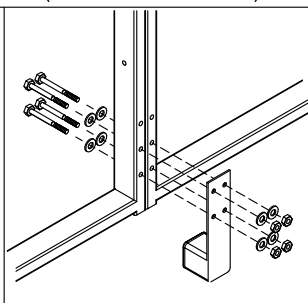

Item #	Illustration	Part Number	Qty.	Item #	Illustration	Part Number	Qty.
1		10-00030-360 Frame 30"H x 36"W	2	5		13-00810-000 Desktop Bracket Left	1
2		11-00010-000 Leg 2" x 2" x 30"	2	6		13-00812-000 Desktop Bracket Right	1
3		11-00018-000 Center Support Leg	1	7		13-00820-000 Desktop Bracket Center	1
4		28-00016-000 Caster 4"H Lockable	5	8		13-00030-720 Desktop 72"W x 30"D	1

Standard Leg Assembly
 (2-3/4" Hex HD Bolts)

Center Leg Assembly
 (2-3/4" Hex HD Bolts)

Desktop Brackets
 (3/4" Wood Screws)