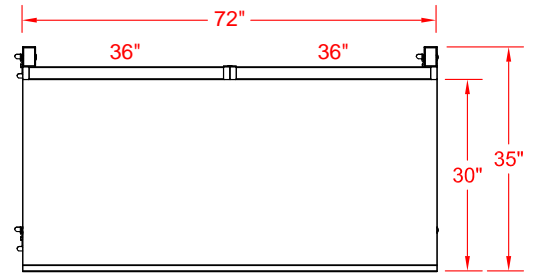

Item #	Illustration	Part Number	Qty.	Item #	Illustration	Part Number	Qty.
1		10-00030-360 Frame 30"H x 36"W	2	5		13-00810-000 Desktop Bracket Left	1
2		11-00010-000 Leg 2" x 2" x 30"	2	6		13-00812-000 Desktop Bracket Right	1
3		11-00018-000 Center Support Leg	1	7		13-00820-000 Desktop Bracket Center	1
4		28-00016-000 Caster 4"H Lockable	5	8		13-00030-720 Desktop 72"W x 30"D	1

Standard Leg Assembly
 (2-3/4" Hex HD Bolts)

Center Leg Assembly
 (2-3/4" Hex HD Bolts)

Desktop Brackets
 (3/4" Wood Screws)