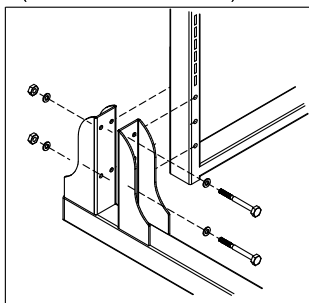

Item #	Illustration	Part Number	Qty.	Item #	Illustration	Part Number	Qty.
1		10-00030-360 Frame 30"H x 36"W	2	5		13-00810-000 Desktop Bracket Left	1
2		11-00010-000 Leg 2" x 2" x 30"	2	6		13-00812-000 Desktop Bracket Right	1
3		11-00018-000 Center Support Leg	1	7		13-00820-000 Desktop Bracket Center	1
4		28-00016-000 Caster 4"H Lockable	5	8		13-00030-720 Desktop 72"W x 30"D	1

Standard Leg Assembly
 (2-3/4" Hex HD Bolts)

Center Leg Assembly
 (2-3/4" Hex HD Bolts)

Desktop Brackets
 (3/4" Wood Screws)