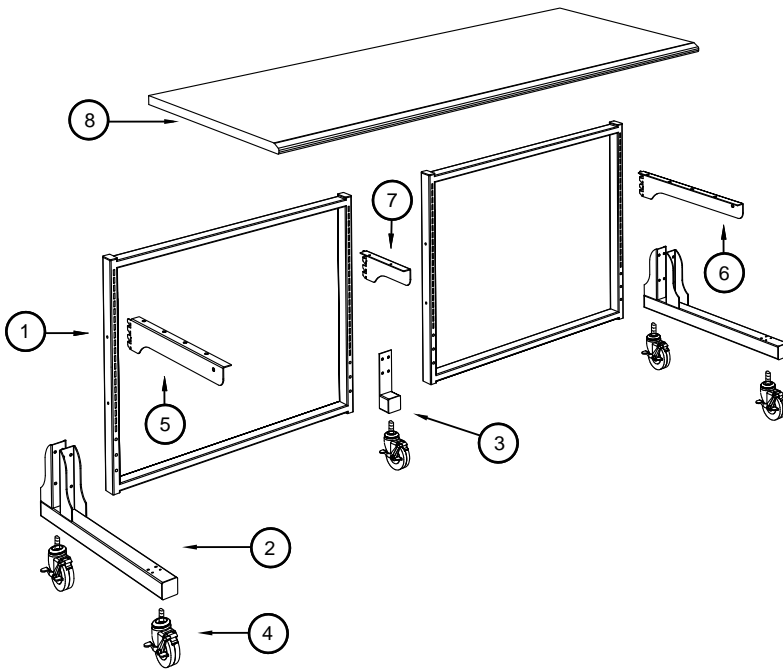

Item #	Illustration	Part Number	Qty.	Item #	Illustration	Part Number	Qty.
1		10-00030-360 Frame 30"H x 36"W	2	5		13-00810-000 Desktop Bracket Left	1
2		11-00010-000 Leg 2" x 2" x 30"	2	6		13-00812-000 Desktop Bracket Right	1
3		11-00018-000 Center Support Leg	1	7		13-00820-000 Desktop Bracket Center	1
4		28-00016-000 Caster 4"H Lockable	5	8		13-00030-720 Desktop 72"W x 30"D	1

Standard Leg Assembly
 (2-3/4" Hex HD Bolts)

Center Leg Assembly
 (2-3/4" Hex HD Bolts)

Desktop Brackets
 (3/4" Wood Screws)