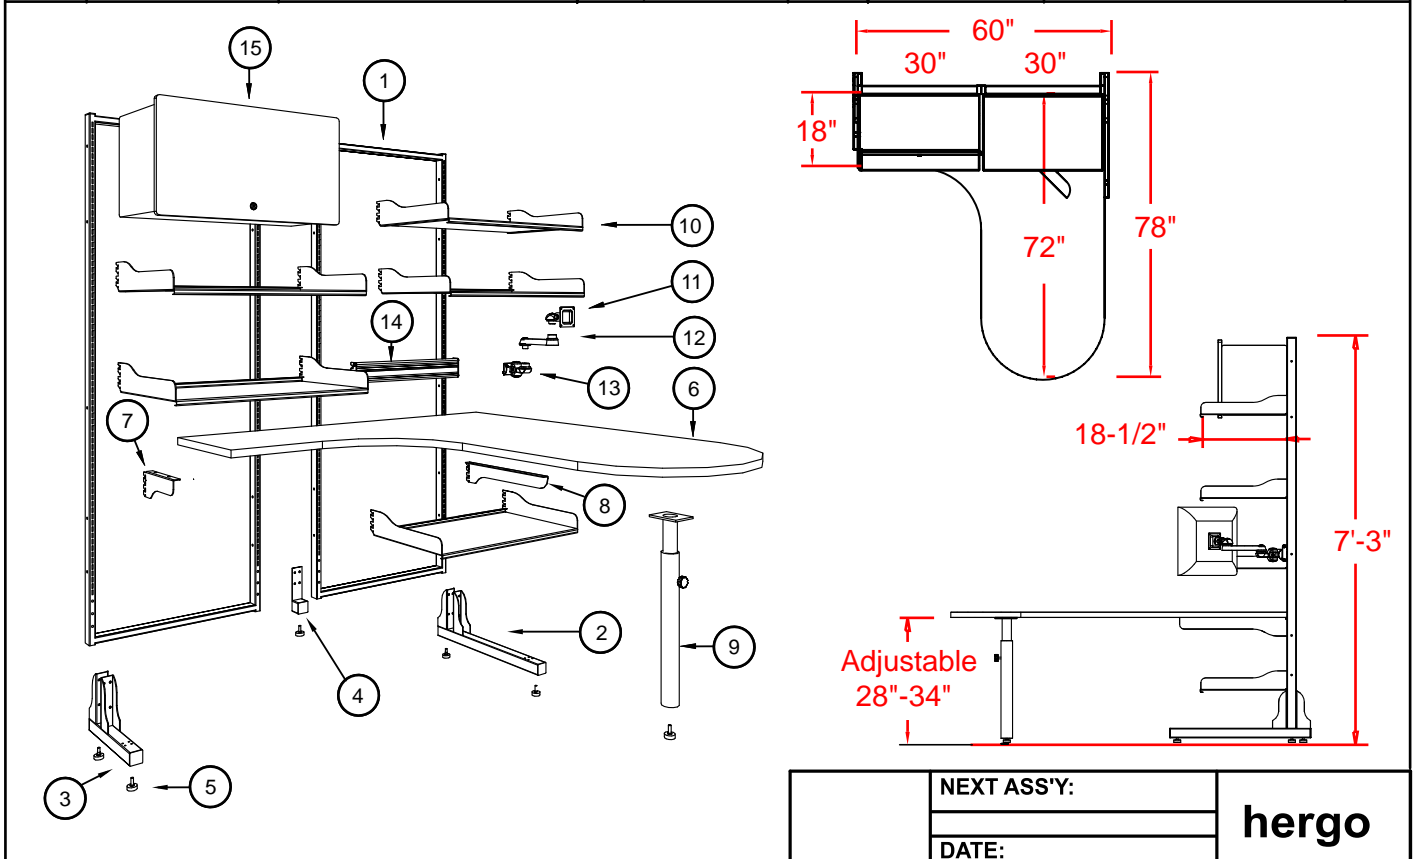

Item #	Illustration	Part Number	Qty.	Item #	Illustration	Part Number	Qty.
1		10-00084-300 Frame 84"H x 30"W	2	9		13-00172-304 Desktop Support Round Leg Adjustable Hgt.	1
2		11-00010-000 Leg 2" x 2" x 30"	1	10		14-00030-000 Mounting Shelf 30"W x 18.5"D	4
3		11-00016-000 Leg 2" x 2" x 17"	1	11		14-00230-000 Monitor Track Shelf 30"W x 18.5"D	1
4		11-00018-000 Center Support Leg	1	12		14-00300-003 LCD Suspension Arm	1
5		28-00110-000 Glider	6	13		16-00030-000 Storage Compartment 30"W x 14"D x 15"H	1
6		13-00100-30L Left Return 13-00100-30R Right Return Desktop 18" x 60" x 72"	1	14		27-00012-000 File Cabinet 3", 6", 12" Drawers Black	1
7		13-00821-00L PW Left Brkt 13-00821-00R PW Right Brkt	1	15		18-00084-100 Upright Side Panel 84"H, 6.5"W Top 12"W Bottom	2
8		13-00812-000 Right Brkt 13-00810-000 Left Brkt	1				

NEXT ASS'Y:

DATE:

hergo

Item #	Illustration	Part Number	Qty.	Item #	Illustration	Part Number	Qty.
1		10-00084-300 Frame 84"H x 30"W	2	9		13-00172-304 Desktop Support Round Leg Adjustable Hgt.	1
2		11-00010-000 Leg 2" x 2" x 30"	1	10		14-00030-000 Mounting Shelf 30"W x 18.5"D	5
3		11-00016-000 Leg 2" x 2" x 17"	1	11		15-HE511-000 Orbiter LCD Mount w/100mm Plate	1
4		11-00018-000 Center Support Leg	1	12		15-HE512-000 7" Orbiter Extension Arm	1
5		28-00110-000 Glider	6	13		15-HE514-056 Orbiter Channel Mount With Connector	1
6		13-00100-30L Left Return 13-00100-30R Right Return Desktop 18" x 60" x 72"	1	14		15-HE501-230 Orbiter 30" Track	1
7		13-00821-00L PW Left Brkt 13-00821-00R PW Right Brkt	1	15		16-00030-000 Storage Compartment 30"W x 14"D x 15"H	1
8		13-00812-000 Right Brkt 13-00810-000 Left Brkt	1				