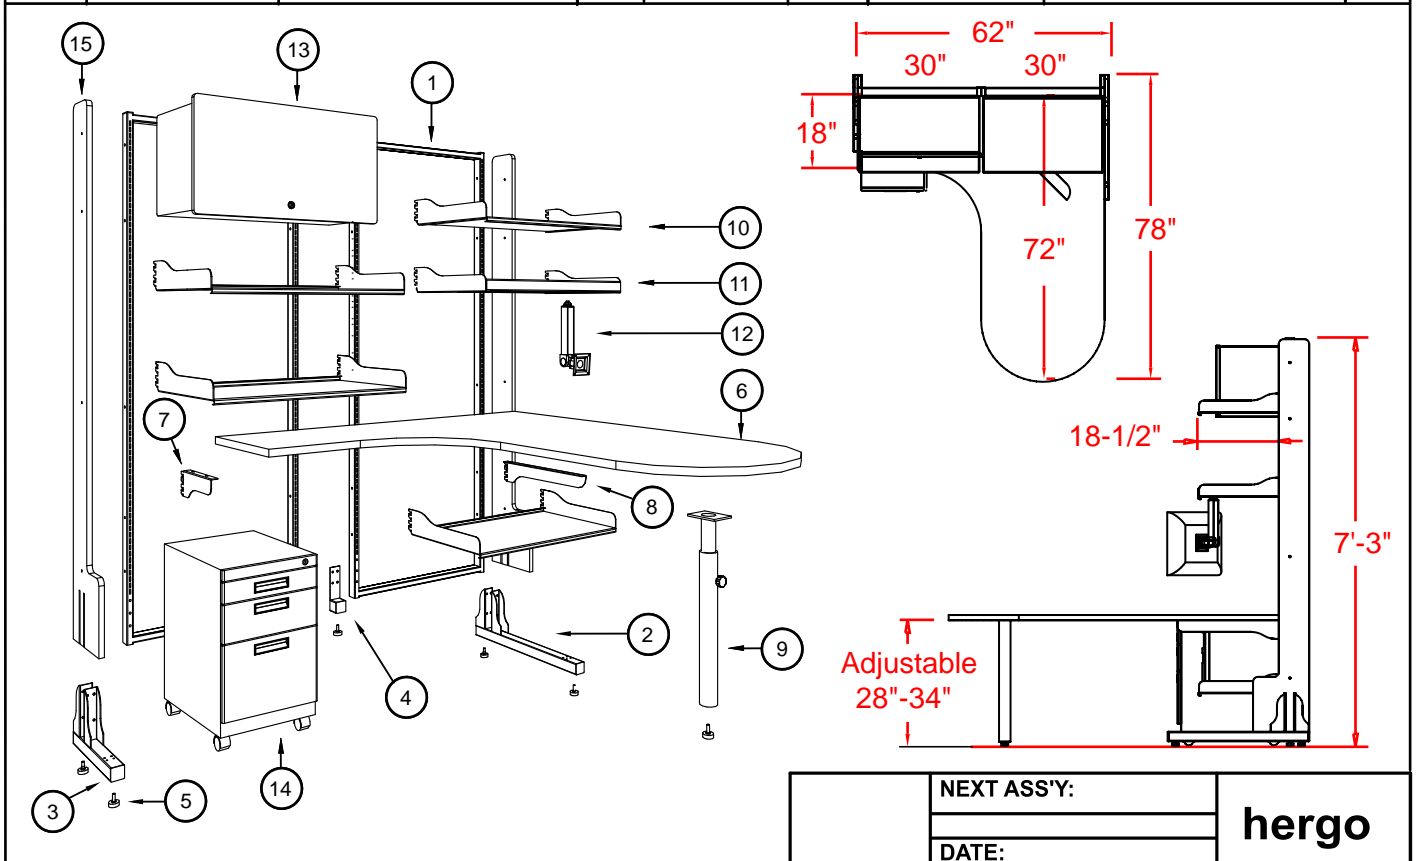

Item #	Illustration	Part Number	Qty.	Item #	Illustration	Part Number	Qty.
1		10-00084-300 Frame 84"H x 30"W	2	9		13-00172-304 Desktop Support Round Leg Adjustable Hgt.	1
2		11-00010-000 Leg 2" x 2" x 30"	1	10		14-00030-000 Mounting Shelf 30"W x 18.5"D	4
3		11-00016-000 Leg 2" x 2" x 17"	1	11		14-00230-000 Monitor Track Shelf 30"W x 18.5"D	1
4		11-00018-000 Center Support Leg	1	12		14-00300-003 LCD Suspension Arm	1
5		28-00110-000 Glider	6	13		16-00030-000 Storage Compartment 30"W x 14"D x 15"H	1
6		13-00100-30L Left Return 13-00100-30R Right Return Desktop 18" x 60" x 72"	1	14		27-00012-000 File Cabinet 3", 6", 12" Drawers Black	1
7		13-00821-00L PW Left Brkt 13-00821-00R PW Right Brkt	1	15		18-00084-100 Upright Side Panel 84"H, 6.5"W Top 12"W Bottom	2
8		13-00812-000 Right Brkt 13-00810-000 Left Brkt	1				

NEXT ASS'Y:

DATE:

hergo

Item #	Illustration	Part Number	Qty.	Item #	Illustration	Part Number	Qty.
1		10-00084-300 Frame 84"H x 30"W	2	9		13-00172-304 Desktop Support Round Leg Adjustable Hgt.	1
2		11-00010-000 Leg 2" x 2" x 30"	1	10		14-00030-000 Mounting Shelf 30"W x 18.5"D	5
3		11-00016-000 Leg 2" x 2" x 17"	1	11		15-HE511-000 Orbiter LCD Mount w/100mm Plate	1
4		11-00018-000 Center Support Leg	1	12		15-HE512-000 7" Orbiter Extension Arm	1
5		28-00110-000 Glider	6	13		15-HE514-056 Orbiter Channel Mount With Connector	1
6		13-00100-30L Left Return 13-00100-30R Right Return Desktop 18" x 60" x 72"	1	14		15-HE501-230 Orbiter 30" Track	1
7		13-00821-00L PW Left Brkt 13-00821-00R PW Right Brkt	1	15		16-00030-000 Storage Compartment 30"W x 14"D x 15"H	1
8		13-00812-000 Right Brkt 13-00810-000 Left Brkt	1				