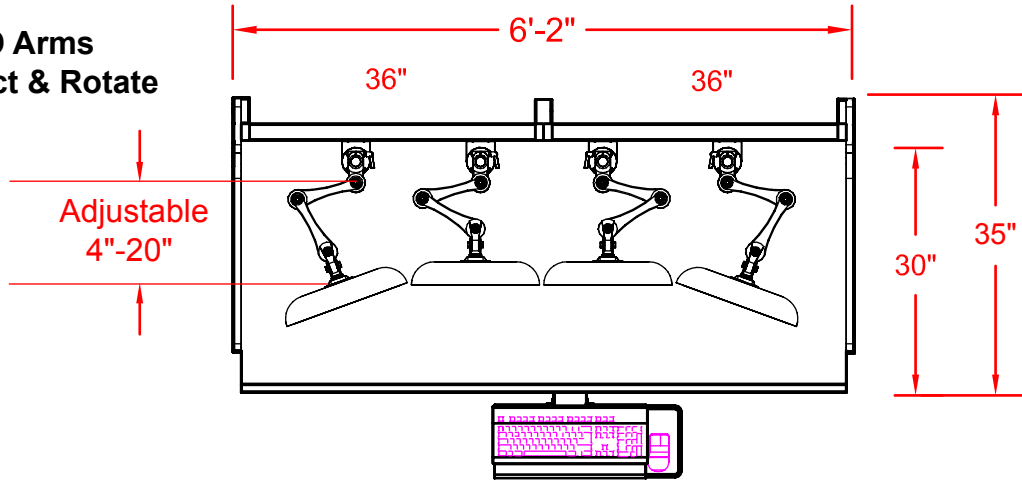

Orbiter 14" LCD Arms
 Position, Retract & Rotate

UNLESS OTHERWISE SPECIFIED
 DIMENSIONS ARE IN INCHES
 TOLERANCES
 2 PL DECIMALS ± .01
 3 PL DECIMALS ± .005

NEXT ASS'Y:

DATE: