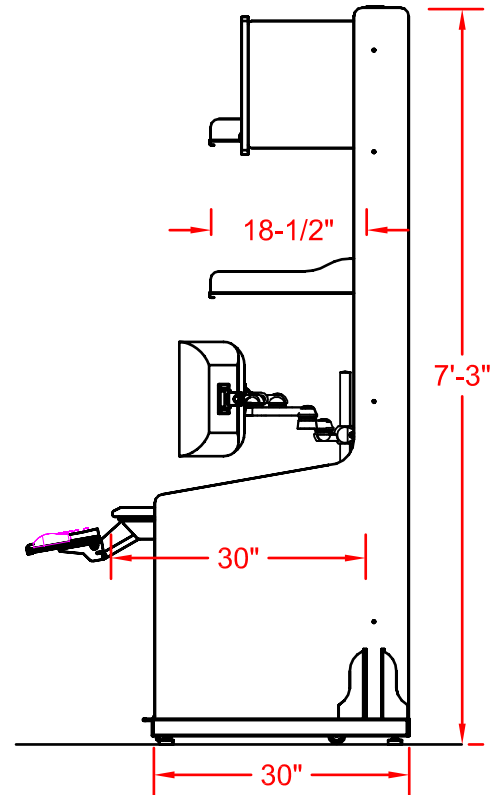

Orbiter 14" LCD Arms
 Position, Retract & Rotate

UNLESS OTHERWISE SPECIFIED
 DIMENSIONS ARE IN INCHES
 TOLERANCES
 2 PL DECIMALS ± .01
 3 PL DECIMALS ± .005

NEXT ASS'Y:

DATE: