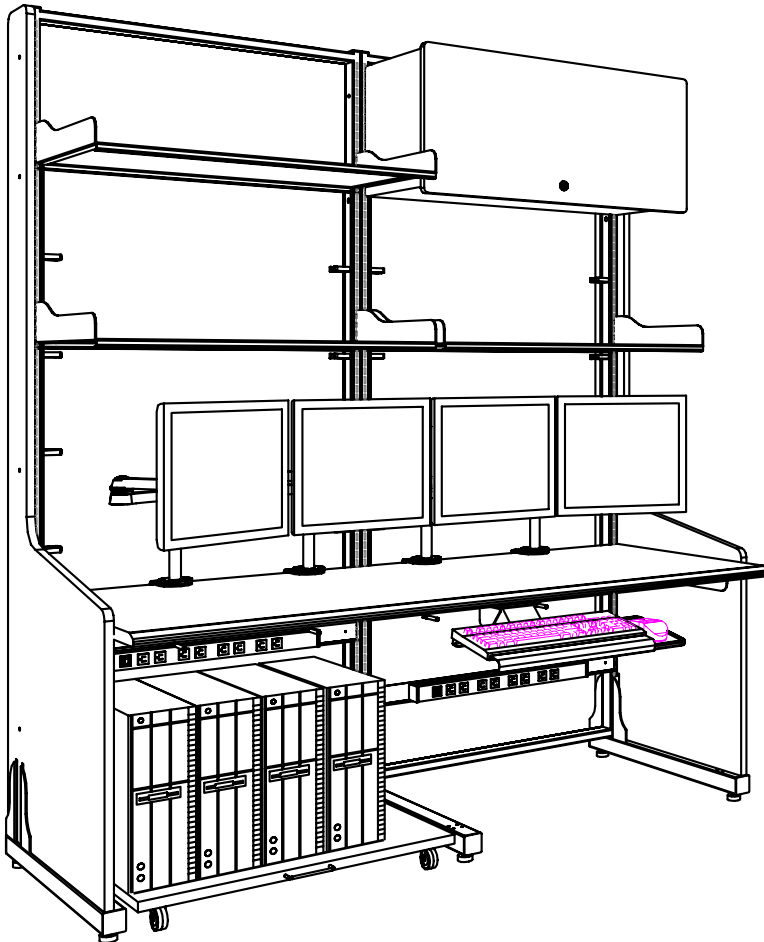

Orbiter 14" LCD Arms
 Position, Retract & Rotate

UNLESS OTHERWISE SPECIFIED
 DIMENSIONS ARE IN INCHES
 TOLERANCES
 2 PL DECIMALS ± .01
 3 PL DECIMALS ± .005

NEXT ASS'Y:

DATE: