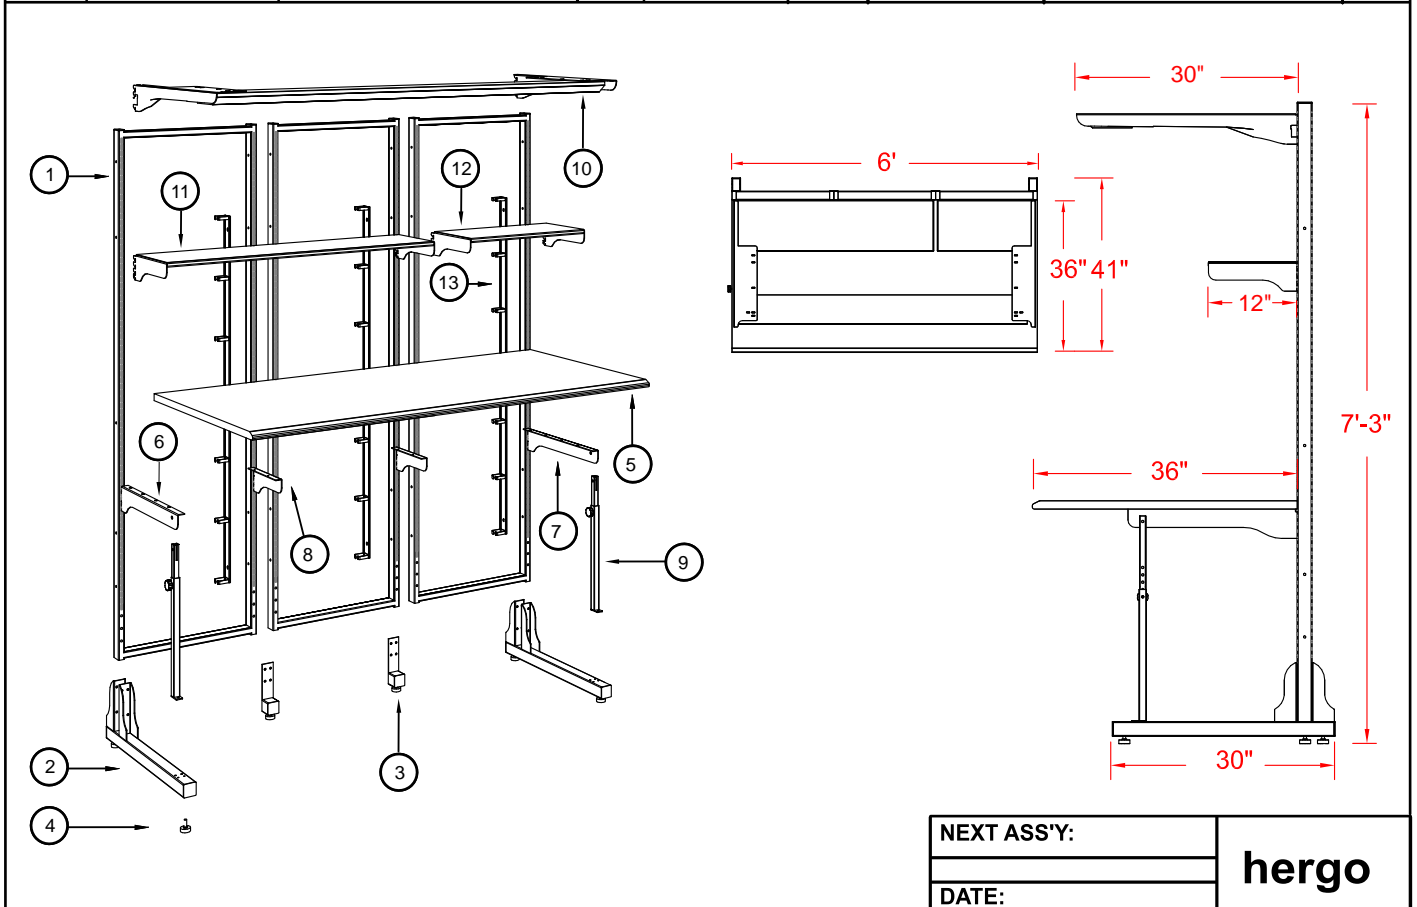

Item #	Illustration	Part Number	Qty.
1		10-00084-240 Frame 84"H x 24"W	3
2		11-00010-000 Leg 2" x 2" x 30"	2
3		11-00018-000 Center Support Leg 2" x 2" x 2"	2
4		28-00110-000 Glider	6
5		13-00036-720 Desktop 72"W x 36"D	1
6		13-00810-000 Desktop Bracket Left	1
7		13-00812-000 Desktop Bracket Right	1

Item #	Illustration	Part Number	Qty.
8		13-00820-000 Desktop Bracket Center	2
9		13-01010-001 Front Desktop Telescopic Support Upright	2
10		23-10000-004 Tech Bench Light Assembly	1
11		14-00316-480 Shelf Downward Brackets 48"W x 12"D	1
12		14-00316-240 Shelf Downward Brackets 24"W x 12"D	1
13		38-00060-000 Vertical Cable Raceway 60"L for 72" & 84" Frames	3