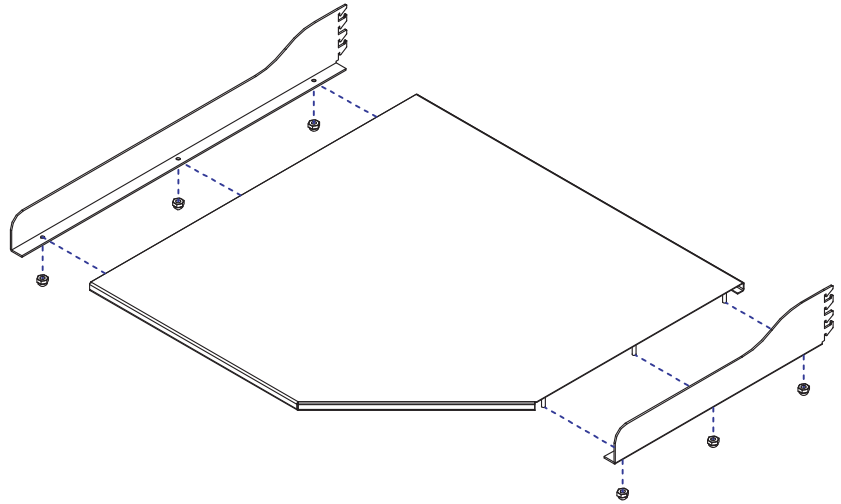

Corner Mounting Shelves 18.5" Deep Upward Brackets

Fastening Detail

Right Corner
Shelf Orientation

Left Corner
Shelf Orientation