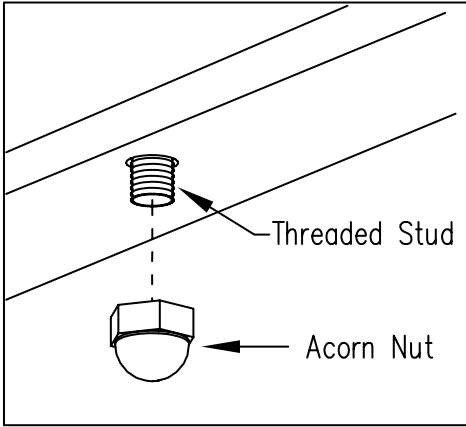

Corner Mounting Shelves 18.5" Deep Upward Brackets

Fastening Detail

Right Corner
Shelf Orientation

Left Corner
Shelf Orientation