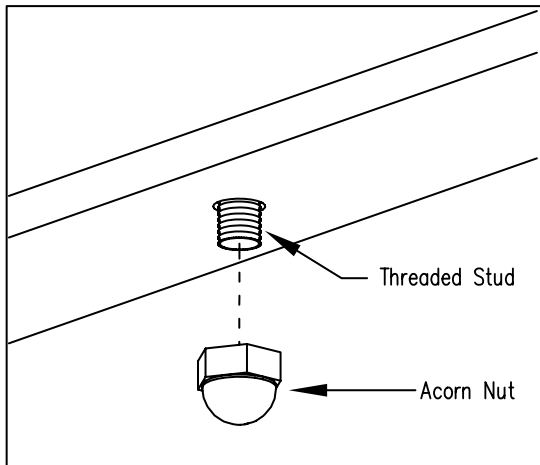

## Assembled View

A =	Size	Product #	MS Plate #
	24"	14-00312-240	82-01420-024
	30"	14-00312-300	82-01420-030
	36"	14-00312-360	82-01420-036
	48"	14-00312-480	82-01420-048
	60"	14-00312-600	82-01420-060

## Exploded View

## Fastening Detail

ITEM	PART NO.	PARTS DESCRIPTION	QTY	Notes
1	82-01420-XXX	Book Shelf Plate	1	see chart A for size
2	82-02000-580	Shelf Upward Left Side Bracket 12" deep	1	
3	82-02000-585	Shelf Upward Right Side Bracket 12" deep	1	
4	83-28002-015	Acorn Nut	4	Includes 1 extra 5 total