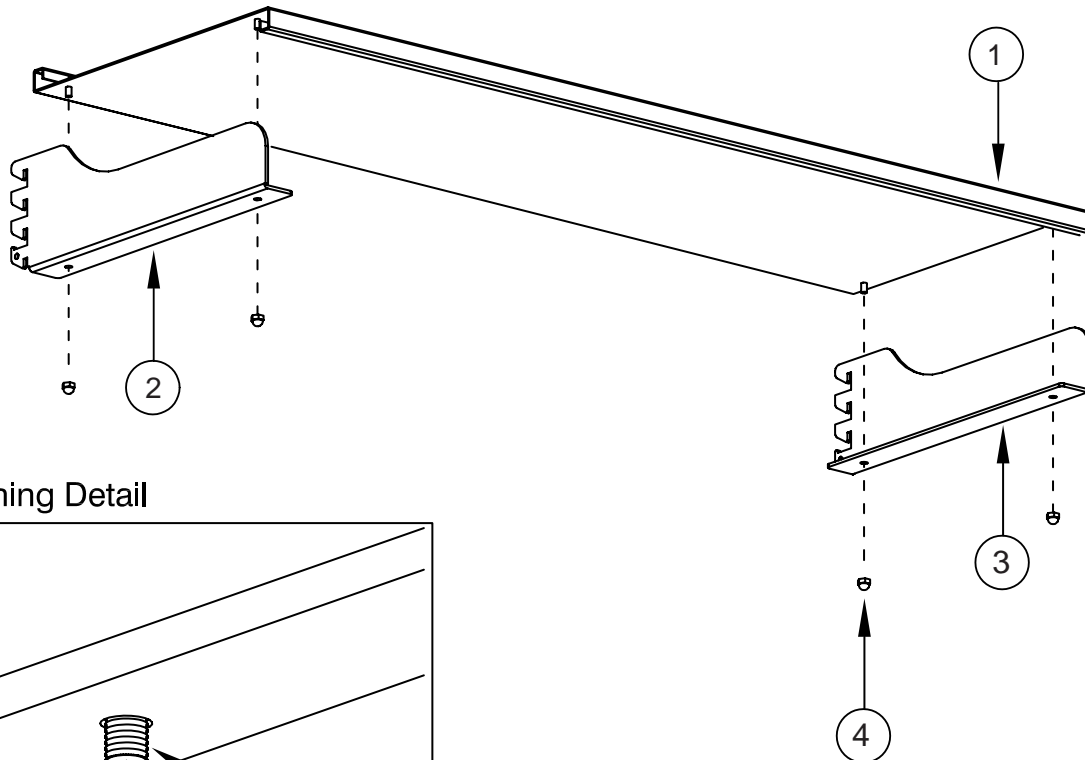

# Standard Book Shelf 12" Deep Upward Brackets

## Assembled View

A =	Size	Product #	MS Plate #
	24"	14-00312-240	82-01420-024
	30"	14-00312-300	82-01420-030
	36"	14-00312-360	82-01420-036
	48"	14-00312-480	82-01420-048
	60"	14-00312-600	82-01420-060

## Fastening Detail

ITEM	PART NO.	PARTS DESCRIPTION	QTY	Notes
1	82-01420-XXX	Book Shelf Plate	1	see chart A for size
2	82-02000-580	Shelf Upward Left Side Bracket 12" deep	1	
3	82-02000-585	Shelf Upward Right Side Bracket 12" deep	1	
4	83-28002-015	Acorn Nut	4	Includes 1 extra 5 total