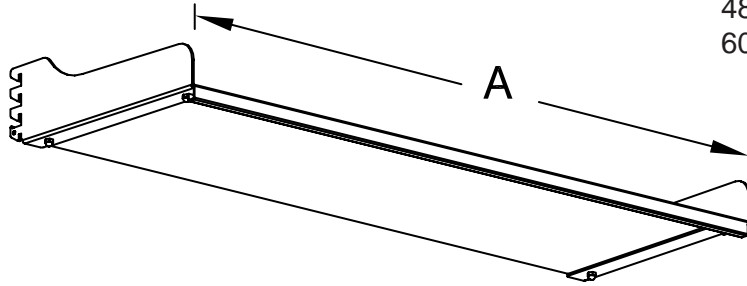

# Standard Book Shelf 12" Deep Upward Brackets

## Assembled View

A =	Size	Product #	MS Plate #
	24"	14-00312-240	82-01420-024
	30"	14-00312-300	82-01420-030
	36"	14-00312-360	82-01420-036
	48"	14-00312-480	82-01420-048
	60"	14-00312-600	82-01420-060

## Fastening Detail

ITEM	PART NO.	PARTS DESCRIPTION	QTY	Notes
1	82-01420-XXX	Book Shelf Plate	1	see chart A for size
2	82-02000-580	Shelf Upward Left Side Bracket 12" deep	1	
3	82-02000-585	Shelf Upward Right Side Bracket 12" deep	1	
4	83-28002-015	Acorn Nut	4	Includes 1 extra 5 total